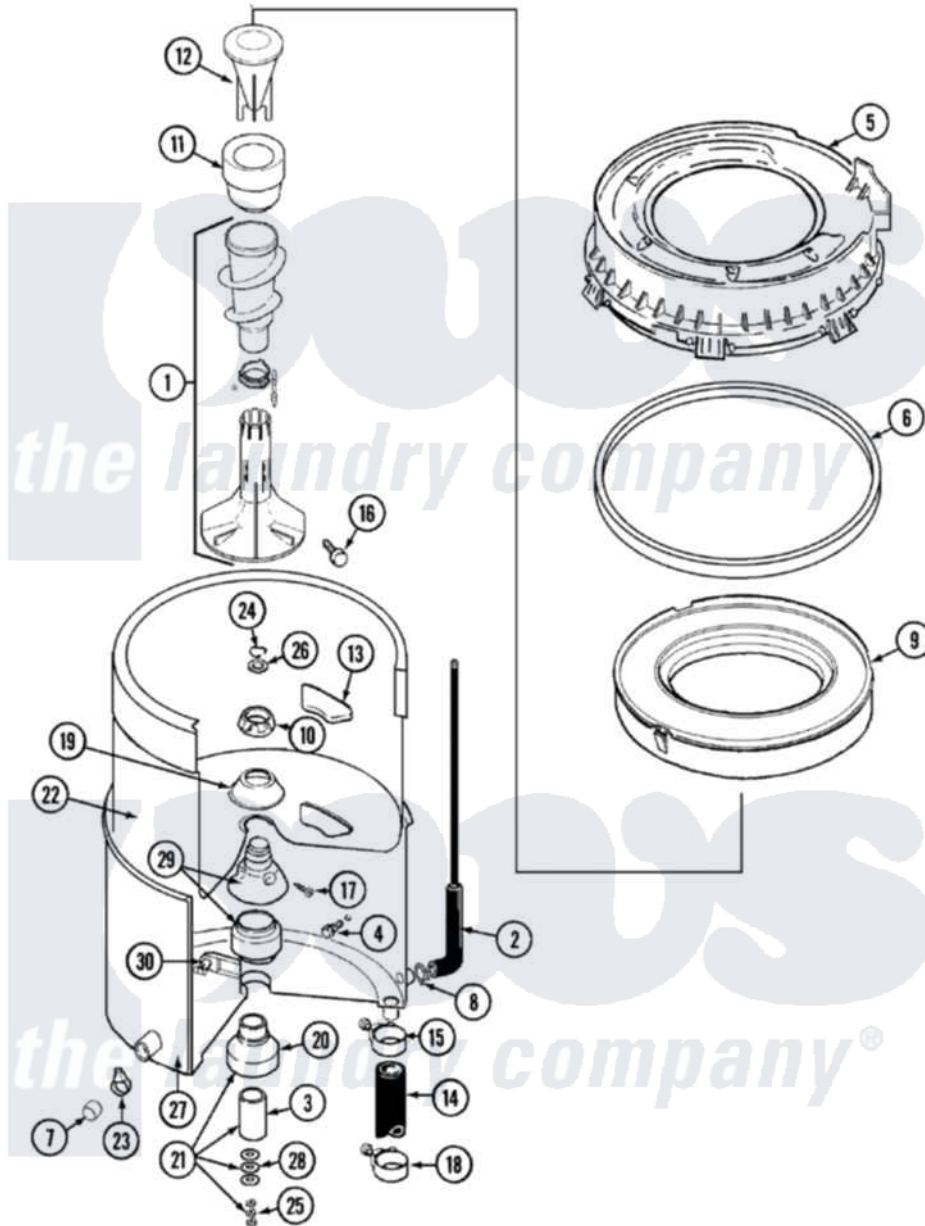

# Maytag LAT8826AAM 07 - TUB

Maytag [Residential Maytag LAT8826AAM Washer Parts](#) Parts Diagram 07 - TUB  
 Click on the part number to view part

Item	Original Part Number	Replaced By	Status	Part Description
1	<a href="#">22001821</a>			Agitator Auger And Base Assembly
2	22001036	<a href="#">22001619</a>		Tube, Water Level Switch
3	<a href="#">211130</a>			Bearing Liner, Tub Bearing
4	200744	<a href="#">W10175939</a>		Bolt
"	205254	<a href="#">W10175938</a>		Bolt
5	<a href="#">22001299</a>			Tub Cover And Gasket Assembly
6	Y22001201	<a href="#">22001007</a>		Gasket, Cover To Tub
7	<a href="#">22001320</a>			Tube, Bleach
8	<a href="#">211641</a>			Clamp, 1-1/16"
9	<a href="#">22001142</a>			Ring, Balance
10	211047	<a href="#">6-2110472</a>		Nut- Clamp
11	22001805	<a href="#">21001905</a>		Dispenser, Fabric
12	22001806	<a href="#">21001905</a>		Dispenser, Fabric
13	<a href="#">207219</a>			Filter, Self-Cleaning
14	<a href="#">213045</a>			Hose, Outer Tub Part Not

14	<a href="#">213043</a>		Used
15	22001640	<a href="#">285655</a>	Clamp, Hose
16	<a href="#">22001819</a>		L0cking Screw And O Ring
17	<a href="#">22001423</a>		Set Screw, Mounting Stem
18	22001640	<a href="#">285655</a>	Clamp, Hose
19	<a href="#">211210</a>		Washer, Clamping Nut
20	200824	<a href="#">6-2040130</a>	Tub Bearin
21	204013	<a href="#">6-2040130</a>	Tub Bearin
22	<a href="#">22001139</a>		Tub, Inner
23	205161	<a href="#">489503</a>	Clamp
24	<a href="#">Y015667</a>		Retaining Ring
25	<a href="#">Y054867</a>		Washer, Lock
26	<a href="#">Y015666</a>		Washer, Retaining -
27	22001114	Not Available	TUB, OUTER (EX. LARGE)
28	<a href="#">211100</a>		Washer, Outer Tub
29	22001648	<a href="#">6-2095720</a>	Mounting S
30	<a href="#">214434</a>		Spout, Deflector