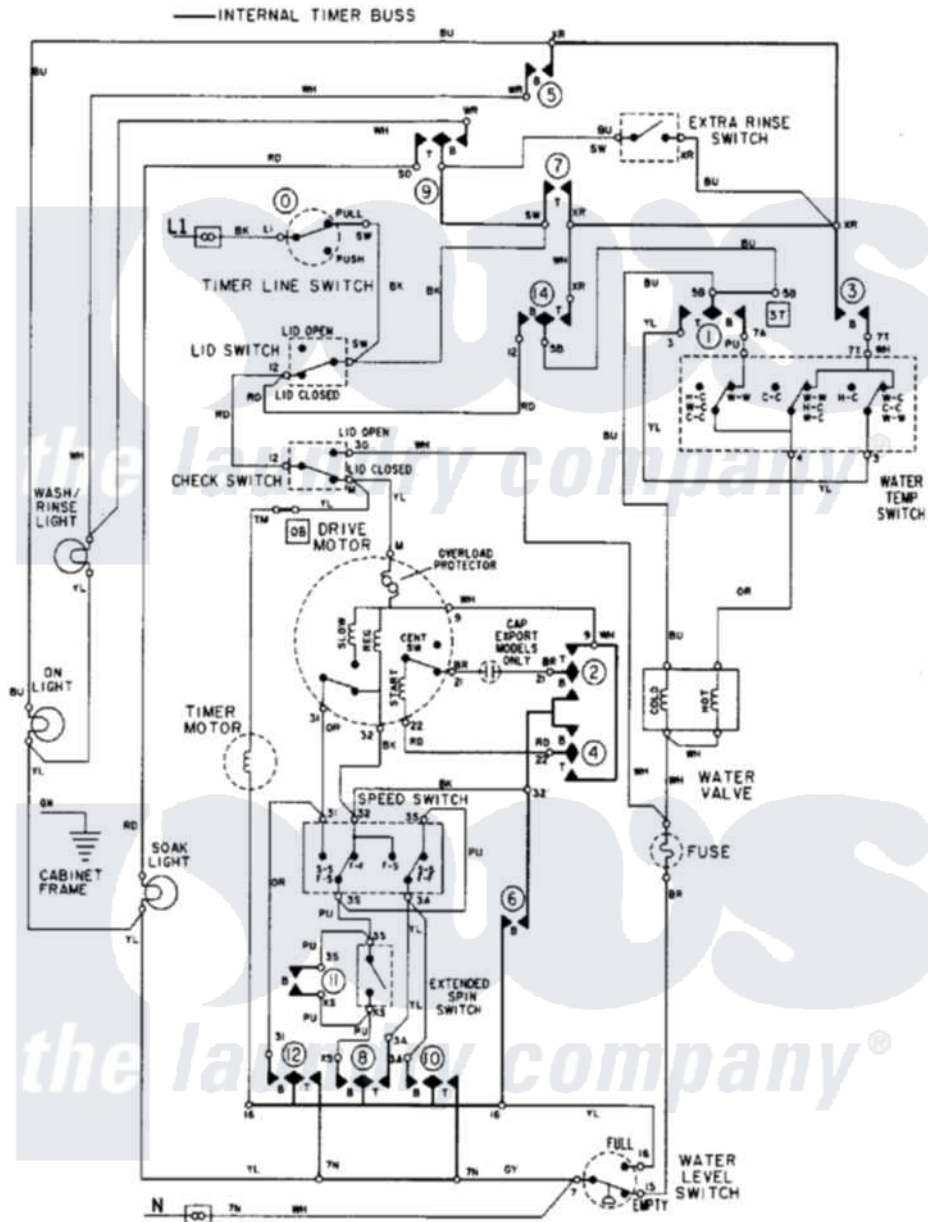

Maytag LAT8826AAM 08 - WIRING INFORMATION

Maytag [Residential Maytag LAT8826AAM Washer Parts](#) Parts Diagram 08 - WIRING INFORMATION
 Click on the part number to view part

Item	Original Part Number	Replaced By	Status	Part Description
NI	15002102		Not Available	WIRING INFORMATION
"	15001942		Not Available	WIRING INFORMATION