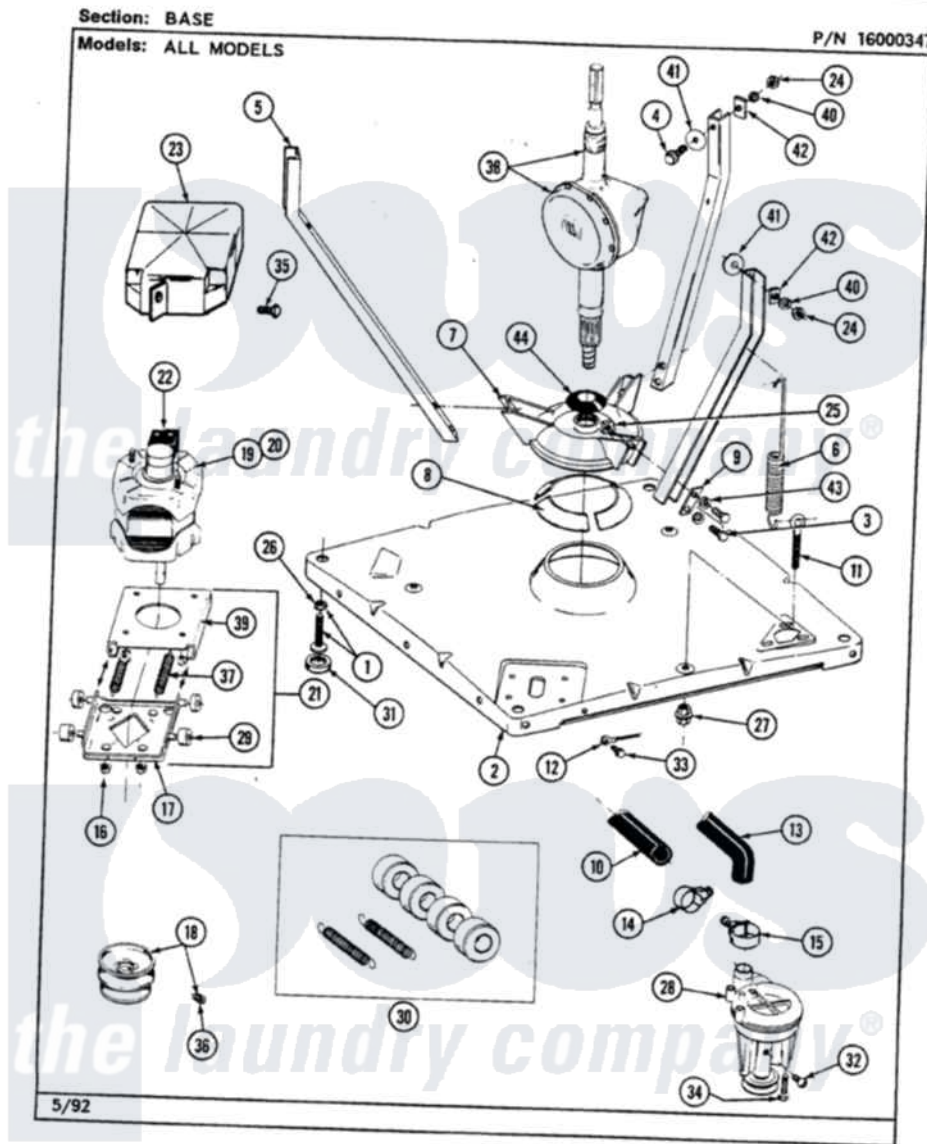

Maytag LAT8840AAL 01 - BASE

44

Maytag Residential Maytag LAT8840AAL Washer Parts Parts Diagram 01 - BASE
 Click on the part number to view part

Item	Original Part Number	Replaced By	Status	Part Description
1	Y302699	22003428		Leg, Adjustable
2	203274			Base With Damper Pads
3	Y015627			Screw- Hex
4	205254	W10175938		Bolt
"	200744	W10175939		Bolt
5	213053			Brace, Tub Part Not Used
6	213054			Centering Spring - 3 Used
7	203725			Damper W/Bolt And Clip
8	203956			Damper Pad Kit
9	213073			Washer, Double Brace
10	214767	22001448		Hose, Pump
11	213120	216416		Bolt, Eye/Centering Spring
12	204807			Ground Wire, Supp. Plte To Top Cover
13	213045			Hose, Outer Tub Part Not Used
14	200461	285655		Clamp, Hose