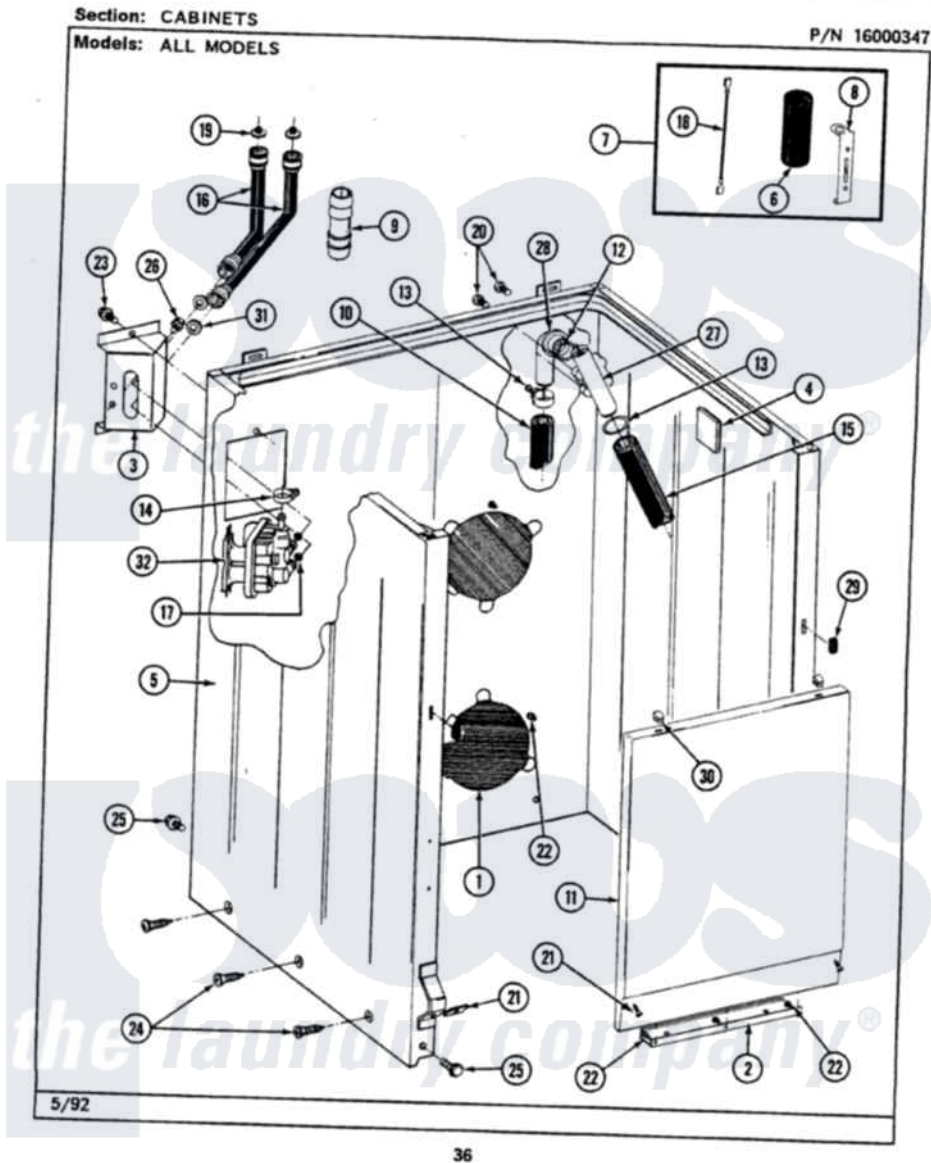

Maytag LAT8840AAL 02 - CABINET

Maytag Residential Maytag LAT8840AAL Washer Parts Parts Diagram 02 - CABINET
 Click on the part number to view part

Item	Original Part Number	Replaced By	Status	Part Description
1	211878		Not Available	PLATE, ACCESS
2	213846			Guard, Belt
3	214812	22002361		Bracket, Water Valve
4	215058			Pad, Cabinet Bumper
5	203319L		Not Available	(ALMOND)
6	Y200832			Capacitor
7	206103			Capacitor Kit
8	211149			Clip, Capacitor
9	Y216015			Coupling, Hose
10	Y059149			(7/8" I.D. CARTON OF 50 FT.)
"	216017			Hose, Drain
11	212998L		Not Available	FRONT PANEL-ALMOND
12	214765			Gasket, Siphon Break
13	200908	285655		Clamp, Hose
14	201575			Clamp, Hose
15	214767	22001448		Hose, Pump

16	202860		Inlet Hose Assembly
17	214337	96160	Screen
18	203237		No.17 Wire With Terminal
19	200961	12001413	Strainer And Washer Kit
20	Y014874		Screw, Idler Arm And Sleeve
21	204439		Screw And Fstner Assembly
22	211294	90767	Screw, 8A X 3/8 HeX Washer Head Tapping
23	212276	W10116760	Screw
24	213007		Xfor Cabinet See Cabinet, Back
25	213121	3400111	Screw, 12-14 X 5/8
"	213122	27001200	Screw
26	Y313561		Screw----NA
27	206638		Siphon Break
28	Y216016	W10116738	Elbow
29	214376	22002331	Spacer, Front Panel
30	212982	22001650	Fastener, Spring
31	Y013783		Washer, Inlet Hose
32	205613		Water Valve