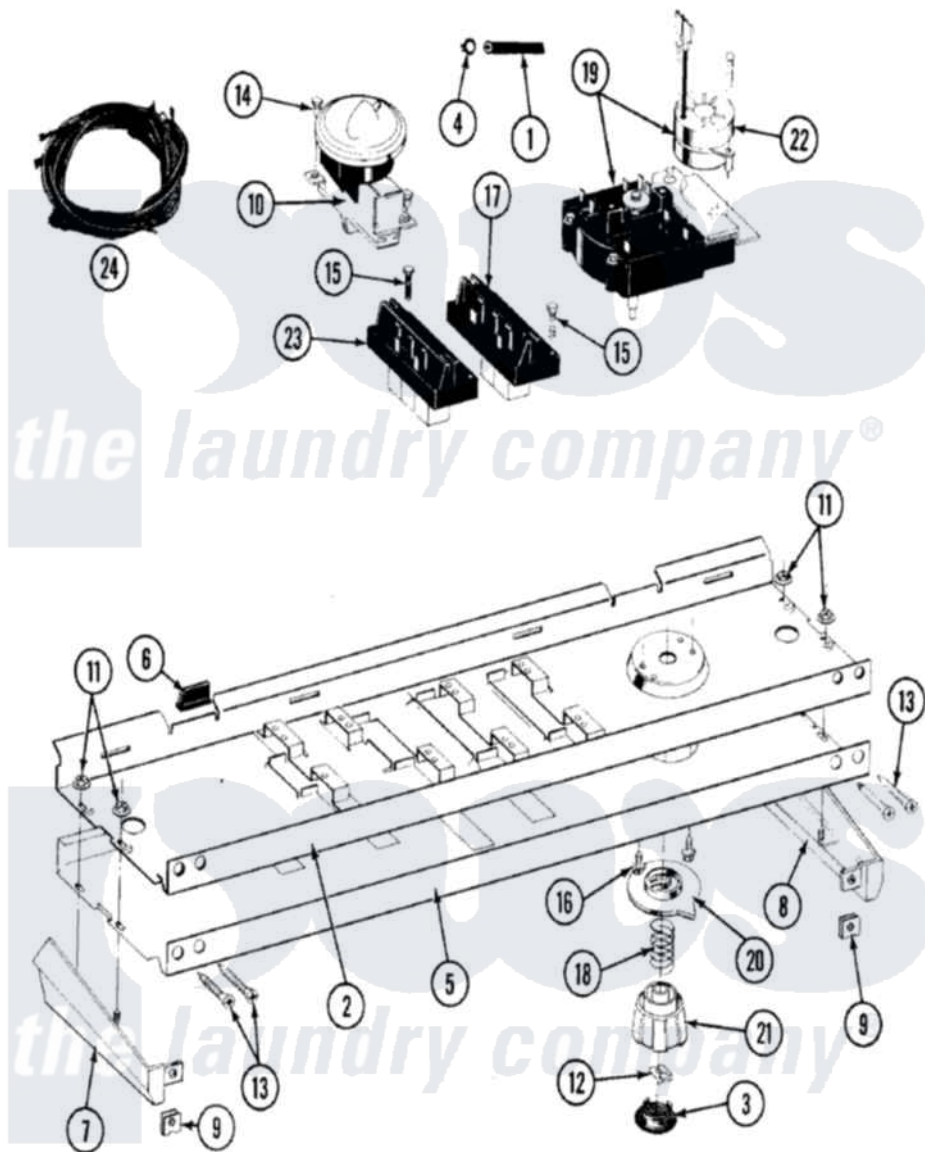

Maytag LAT8840AAL 04 - CONTROL PANEL

Maytag [Residential Maytag LAT8840AAL Washer Parts](#) Parts Diagram 04 - CONTROL PANEL

[Click on the part number to view part](#)

Item	Original Part Number	Replaced By	Status	Part Description
1	212942	22001619		Tube, Water Level Switch
2	214809			Back Up Plate
3	215821		Not Available	CAP, KNOB
4	410296	596669		Clamp, Manifold
5	207391			Control Panel
6	214897			Pad, Control Panel
7	207215		Not Available	END CAP LH
8	207216		Not Available	END CAP RH
9	214894			Fastener, End Cap
10	207360			Infinite Level Press Switch
11	214872			Palnut, End Cap Note: Nut, Lamp Holder
12	211605			Bezel, Timer Dial
13	210932			Screw, No.8 X 9/16 Ctsk Note: Screw, Inlet Duct
14	211168	W10139210		Screw, 8-18 X 5/16
15	213117	67006908		Screw, Ice Rack

16	213966	3400014	Screw
17	207370		Speed Control Switch - 2 Butto
18	211065		Spring, Index Wheel
19	207374	Not Available	TIMER
20	215827	Not Available	TIMER DIAL SKIRT
21	215828		Knob, Timer
22	205033	22205033	Motor- Tim
23	207368	Not Available	TEMP CONTROL SWITCH - 3 BUTTON
24	207384	Not Available	WIRE HARNESS