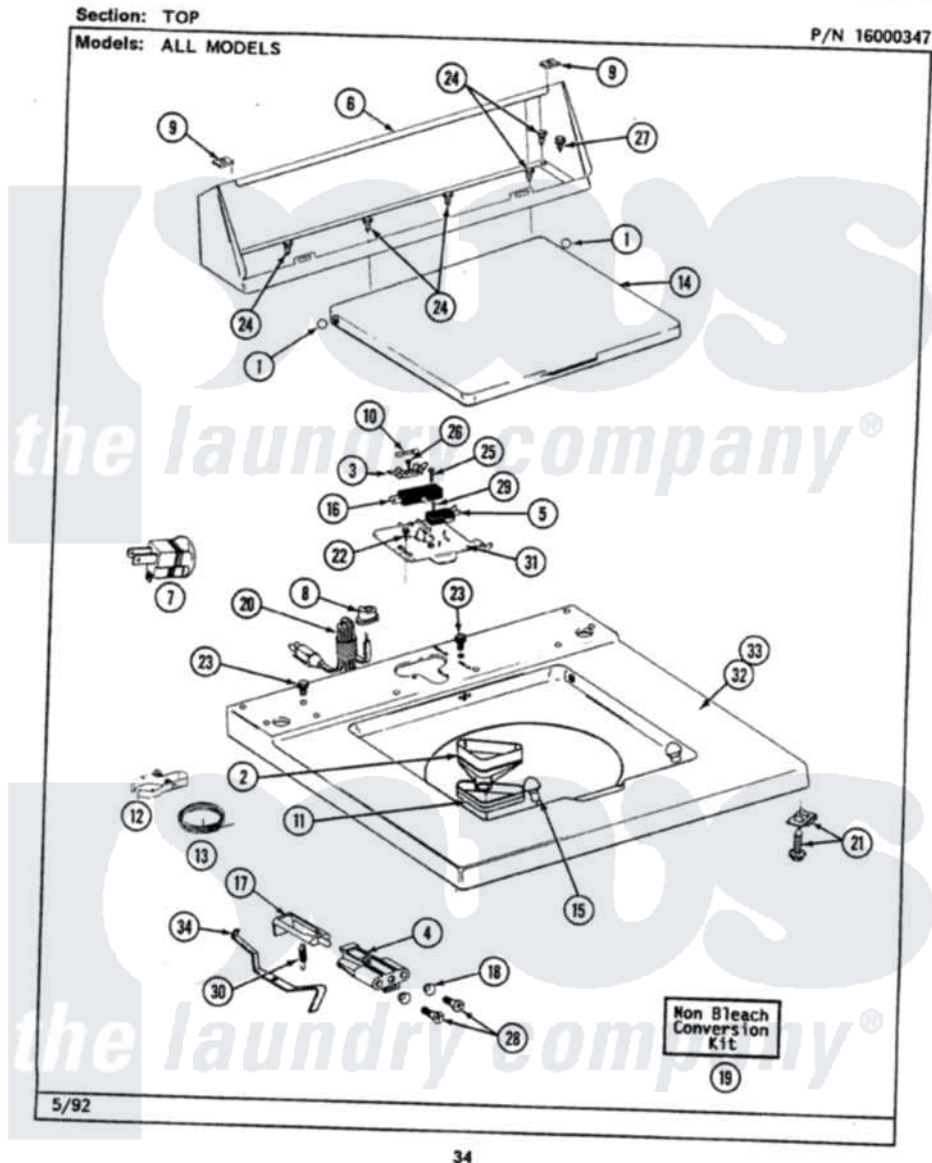

Maytag LAT8840AAL 05 - TOP

Maytag [Residential Maytag LAT8840AAL Washer Parts](#) Parts Diagram 05 - TOP
 Click on the part number to view part

Item	Original Part Number	Replaced By	Status	Part Description
1	211726			Hinge, Ball Lid
2	215578			Bleach Inlet Almond
3	207167			Block, Fuse
4	214279	204968		Plunger And Bracket Assembly--W
5	207166			Switch, Check
6	205635L		Not Available	CONSOLE (ALM)
7	Y201808			Converter
8	211881			Grommet, Cord Part Not Used-Gas Models Only
9	215075			Fastener, Control Panel To Console
10	207168	22001682		Switch Assembly, Lid W/4amp Fuse
11	214436			Gasket
12	301548			Clamp, Ground Wire
13	311155			Ground Wire And Clamp
14	216073L		Not Available	(ALMOND)---NA

15	212716		Bumper, Lid
16	205415	279347	Switch-Lid
17	215700		Not Available
18	211500		LID SWITCH PLUNGER
19	205997		Washer, Bracket To Top Cover
20	204590		Non-Bleach Conversion Kit
21	204445		Cord, Power
22	207159	489355	Screw And Fastener Assembly
23	210186	3370225	Screw, 8 X 1/2
24	211294	90767	Screw
25	213501		Screw, 8A X 3/8 HeX Washer Head Tapping
26	215705	Y311711	Screw, No.6-20 X 1-1/8 Inch
27	Y313559		Screw, Fuse Block
28	910182	25-7809	Screw
29	912012	3400409	Screw, No.6-20 1/2 Flthd Torx
30	213720		Screw
31	Y215699	22001678	Spring, Lid Switch
33	207172L		Bracket, Switch And Fuse
34	215704		Top Cover Assembly ALM----NA
			Lever, Unbalance