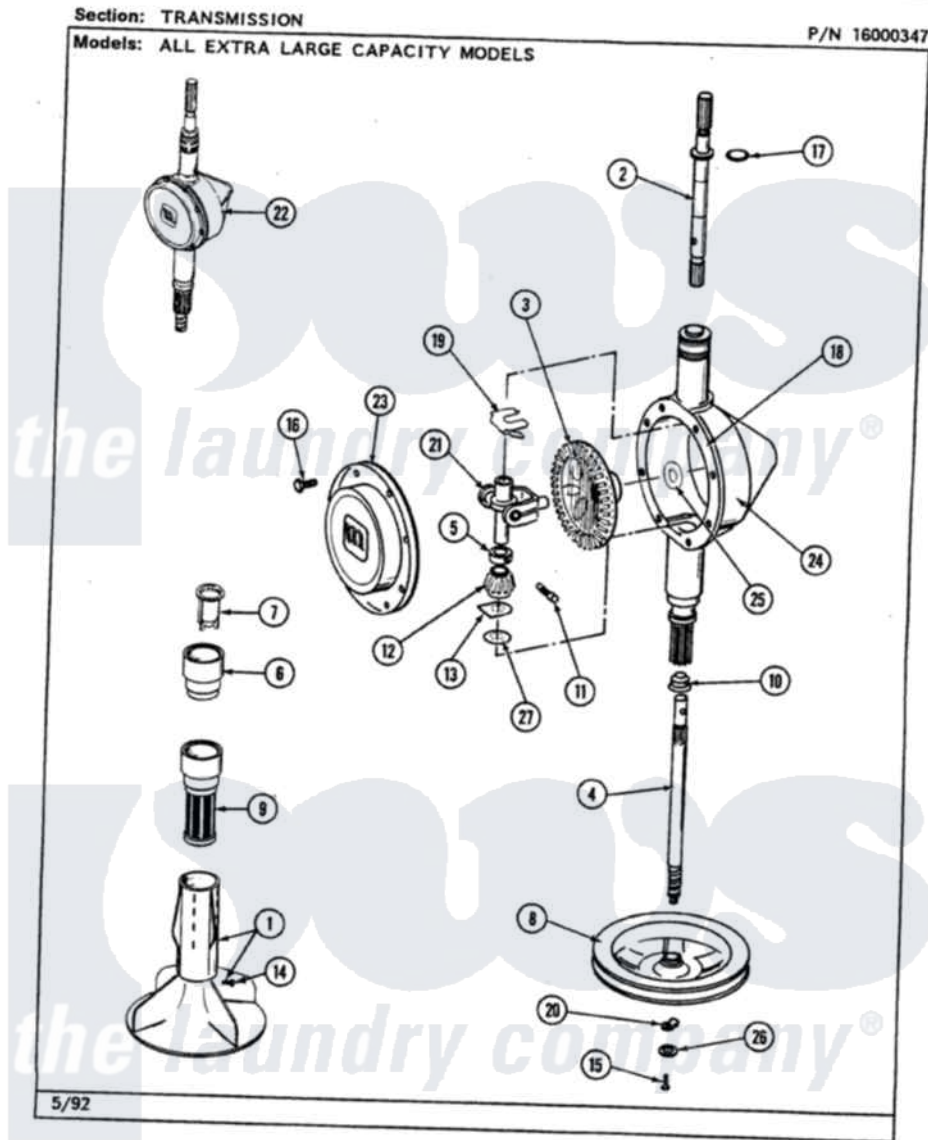

Maytag LAT8840AAL 06 - TRANSMISSION

42

Maytag Residential Maytag LAT8840AAL Washer Parts Parts Diagram 06 - TRANSMISSION
 Click on the part number to view part

Item	Original Part Number	Replaced By	Status	Part Description
1	207228			Agitator W/Lock Screw
2	207153	6-2097820		Kit- Shaft
3	206713	6-2067130		Gear- Beve
4	215410	12001450		Ctr Shaft W/Collar Andkeeper- Dp
5	215415		Not Available	COLLAR, LOWER
7	215733			Dispensing Cup
8	211059	6-2301530		Pulley
9	207426			Lint Filter Deep
10	206602	207843		Lip Seal Repair Kit
11	Y206629			Pin, Collar
12	215401	W10221114		Pinion
13	215395			Plate, Clutch
14	206478		Not Available	SCREW & WASHER FOR AGITATOR
15	211375	681582		Screw
16	215417		Not Available	SCREW, TRANSMISSION

17	210690		COVER
18	Y058700	675652	Seal, Rubber
19	215581		Adhesive
20	211089		Spring, Agitator Shaft
21	206685	6-2066850	Lug, Stop Pulley
22	206707	6-2097750	Yoke
23	206628		Trans Dee
24	206624	6-2097750	Cover, Transmission
25	215394		Trans Dee
26	211090	22003555	Washer, Bevel Gear
27	211483	6-2114830	Washer, Stop Lug
			Washer- SP