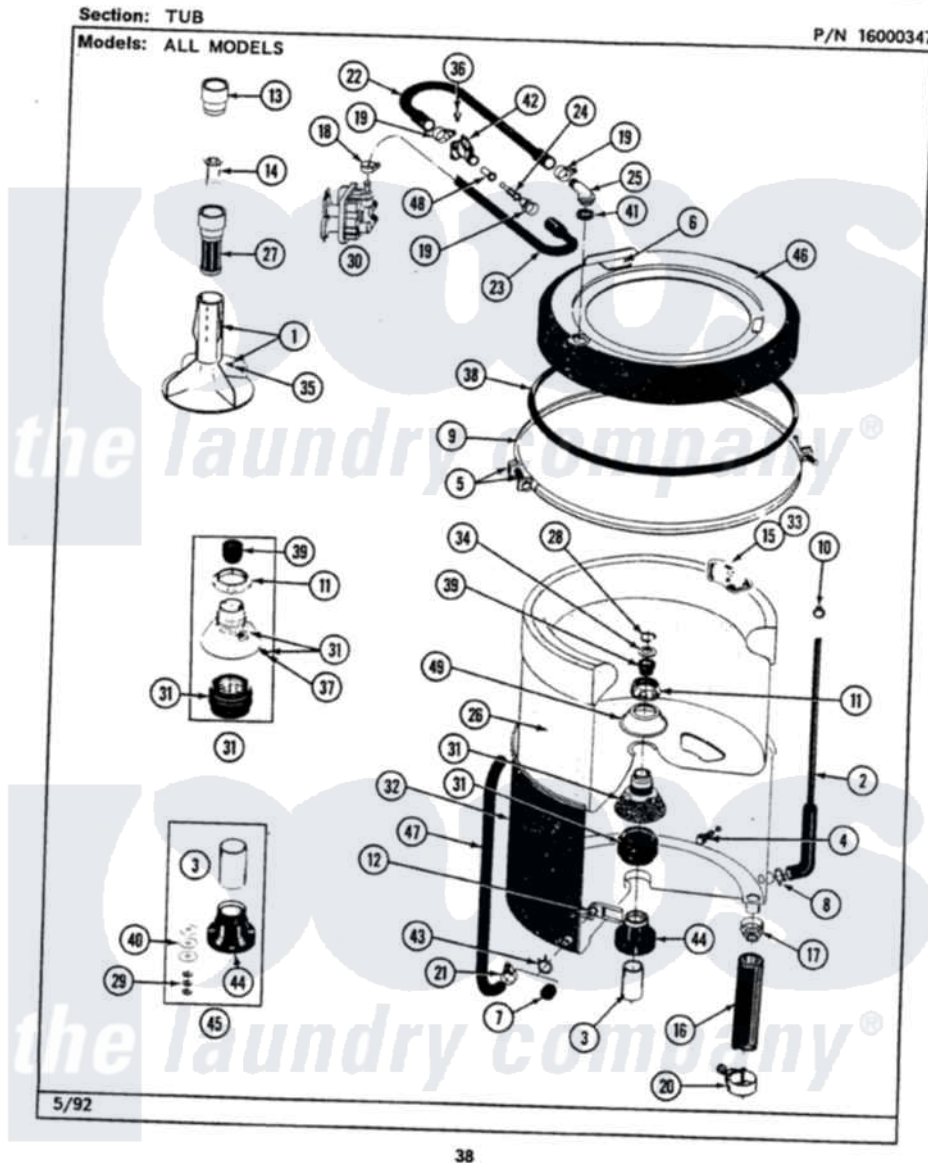

Maytag LAT8840AAL 07 - TUB

Maytag [Residential Maytag LAT8840AAL Washer Parts](#) Parts Diagram 07 - TUB
Click on the part number to view part

Item	Original Part Number	Replaced By	Status	Part Description
1	207228			Agitator W/Lock Screw
2	212942	22001619		Tube, Water Level Switch
3	211130			Bearing Liner, Tub Bearing
4	200744	W10175939		Bolt
"	205254	W10175938		Bolt
5	205529			Nut And Bolt Kit For Tub Clam
6	215232			Bumper, Unbalance
8	211641			Clamp, 1-1/16"
9	200846			Clamp - Tub Cover
10	410296	596669		Clamp, Manifold
11	211047	6-2110472		Nut- Clamp
12	214434			Spout, Deflector
14	215733			Dispensing Cup
16	213045			Hose, Outer Tub Part Not Used
17	200900	616099		Clamp
18	201575			Clamp, Hose

19	202515	596669	Clamp, Manifold
20	202574	3367052	Clamp, Hose
21	205161	489503	Clamp
22	Y215234		Hose, Injector Fill
23	213013		Hose, Injector
24	213015		Nozzle, Injector
25	215235		Tube, Injector
26	207831	Not Available	TUB, INNER (W/PLUG)
27	207426		Lint Filter Deep
28	Y015667		Retaining Ring
29	Y054867		Washer, Lock
30	205613		Water Valve
31	204012	6-2095720	Mounting S
32	205484		Tub, Outer Part Not Used
34	Y015666		Washer, Retaining -
35	206478	Not Available	SCREW & WASHER FOR AGITATOR
36	312620		Screw, Sems
37	211618	22001423	Set Screw, Mounting Stem
38	211232		Seal, Tub Cover
39	Y0A4298	6-0A57420	Seal- Agitator
40	211100		Washer, Outer Tub
41	215233		Seal For Injector Tube
42	215447		Sleeve For Injector
43	214739	596669	Clamp, Manifold
44	200824	6-2040130	Tub Bearin
45	204013	6-2040130	Tub Bearin
46	206380	Not Available	COVER, TUB
47	214433		Tube, Inlet Part Not Used
48	213016	216201	Nozzle
49	211210		Washer, Clamping Nut