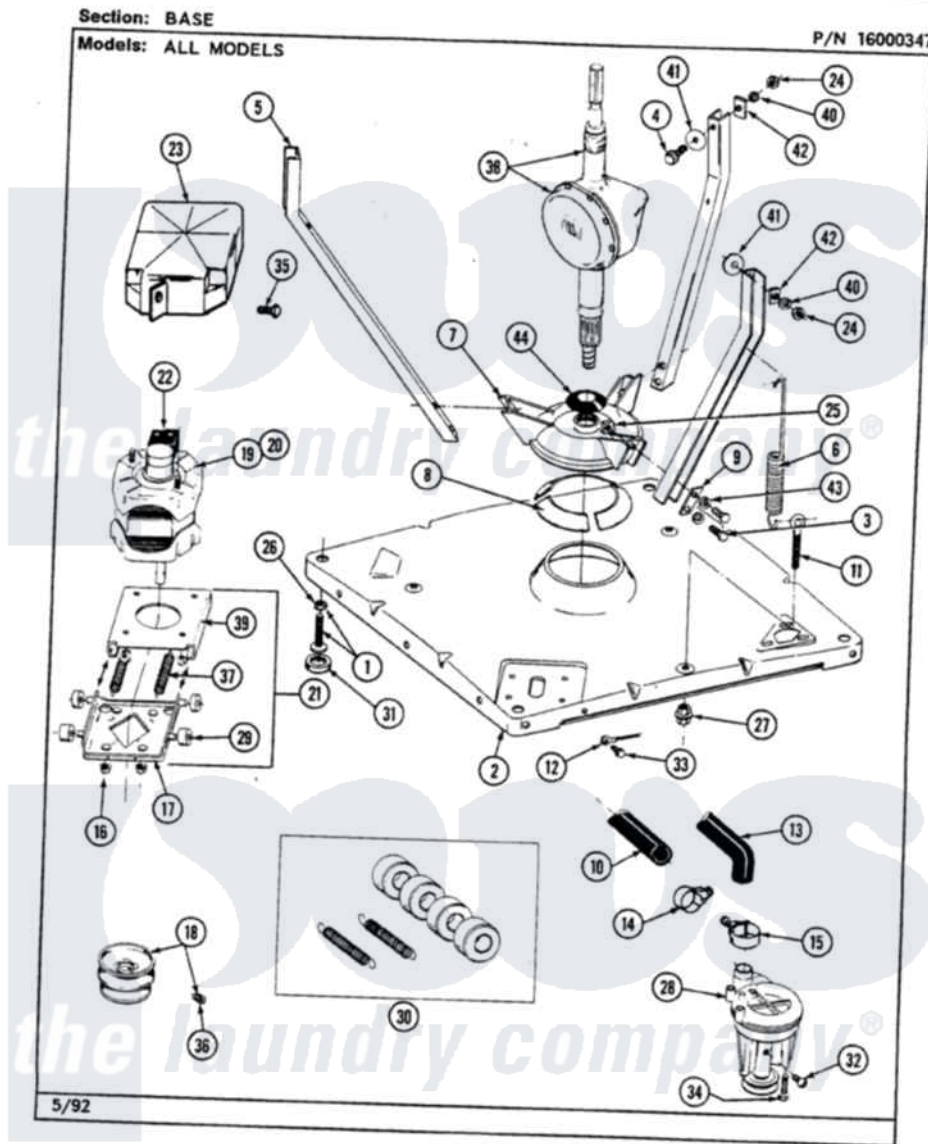

Maytag LAT8840AAW 01 - BASE

44

Maytag [Residential Maytag LAT8840AAW Washer Parts](#) Parts Diagram 01 - BASE
 Click on the part number to view part

Item	Original Part Number	Replaced By	Status	Part Description
1	Y302699	22003428		Leg, Adjustable
2	203274			Base With Damper Pads
3	Y015627			Screw- Hex
4	205254	W10175938		Bolt
"	200744	W10175939		Bolt
5	213053			Brace, Tub Part Not Used
6	213054			Centering Spring - 3 Used
7	203725			Damper W/Bolt And Clip
8	203956			Damper Pad Kit
9	213073			Washer, Double Brace
10	214767	22001448		Hose, Pump
11	213120	216416		Bolt, Eye/Centering Spring
12	204807			Ground Wire, Supp. Plte To Top Cover
13	213045			Hose, Outer Tub Part Not Used
14	200461	285655		Clamp, Hose