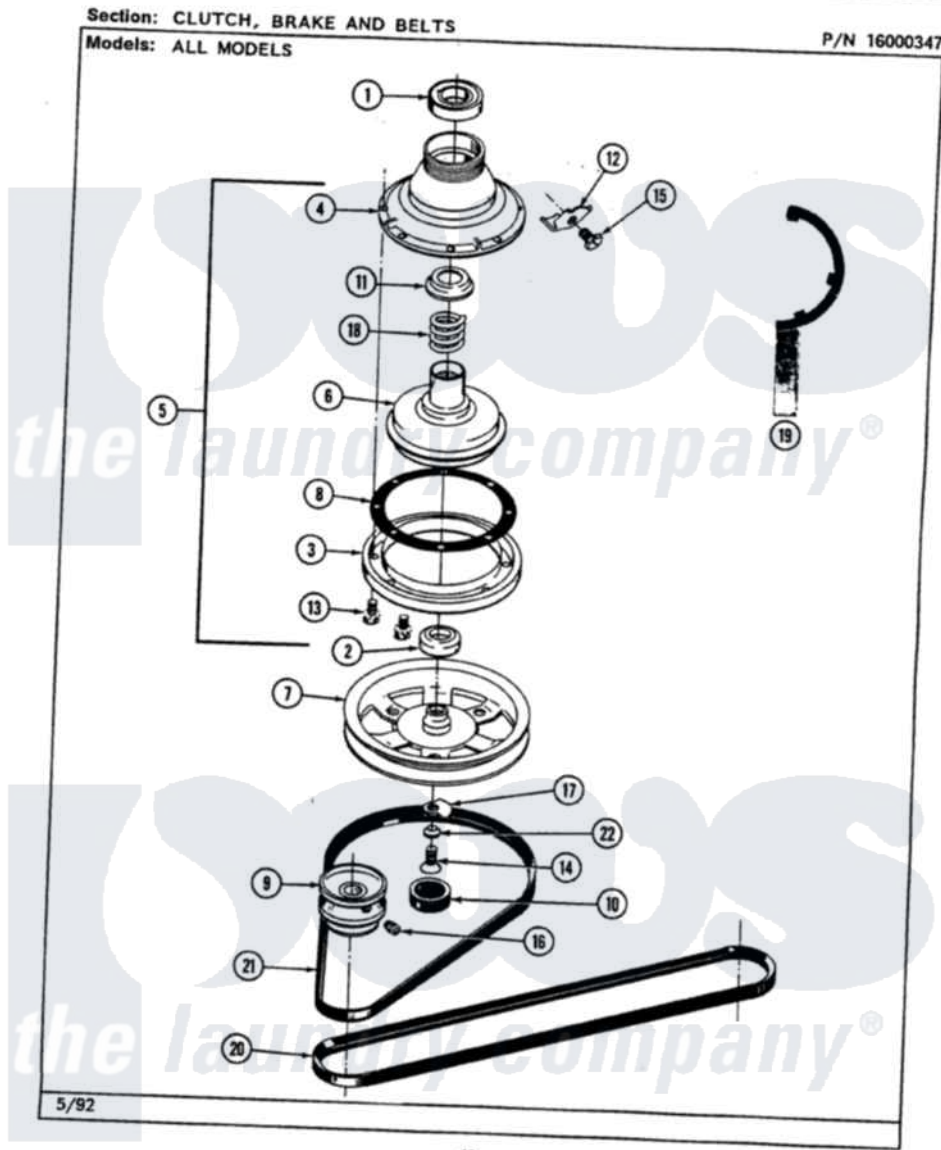

Maytag LAT8840AAW 03 - CLUTCH, BRAKE & BELTS

Maytag [Residential Maytag LAT8840AAW Washer Parts](#) Parts Diagram 03 - CLUTCH, BRAKE & BELTS
 Click on the part number to view part

Item	Original Part Number	Replaced By	Status	Part Description
1	Y200720	22003441		Bearing, Rear
2	200835			Bearing, Brake Rotor
3	211043	6-2011900		Brake Asse
4	211045	6-2011900		Brake Asse
5	201190	6-2011900		Brake Asse
6	201126	6-2011900		Brake Asse
7	211059	6-2301530		Pulley
8	211042	6-2011900		Brake Asse
9	200816	6-2008160		Pulley- MO
10	211038		Not Available	CAP, OIL RETAINER
11	211039	6-2011900		Brake Asse
12	213325			Clip, Retaining
13	211000			SCREW, BRAKE DRUM (HEX HEAD)
14	211375	681582		Screw
15	213326			Bolt, Sems Retaining Clip
16	Y053241			Set Screw, Motor Pulley

17	211089		Lug, Stop Pulley
18	211041	6-2011900	Brake Asse
19	Y038315	038315	Tool
20	211124		Part Not Used
21	211125		V Belt, Drive Pulley
22	211090	22003555	Washer, Stop Lug