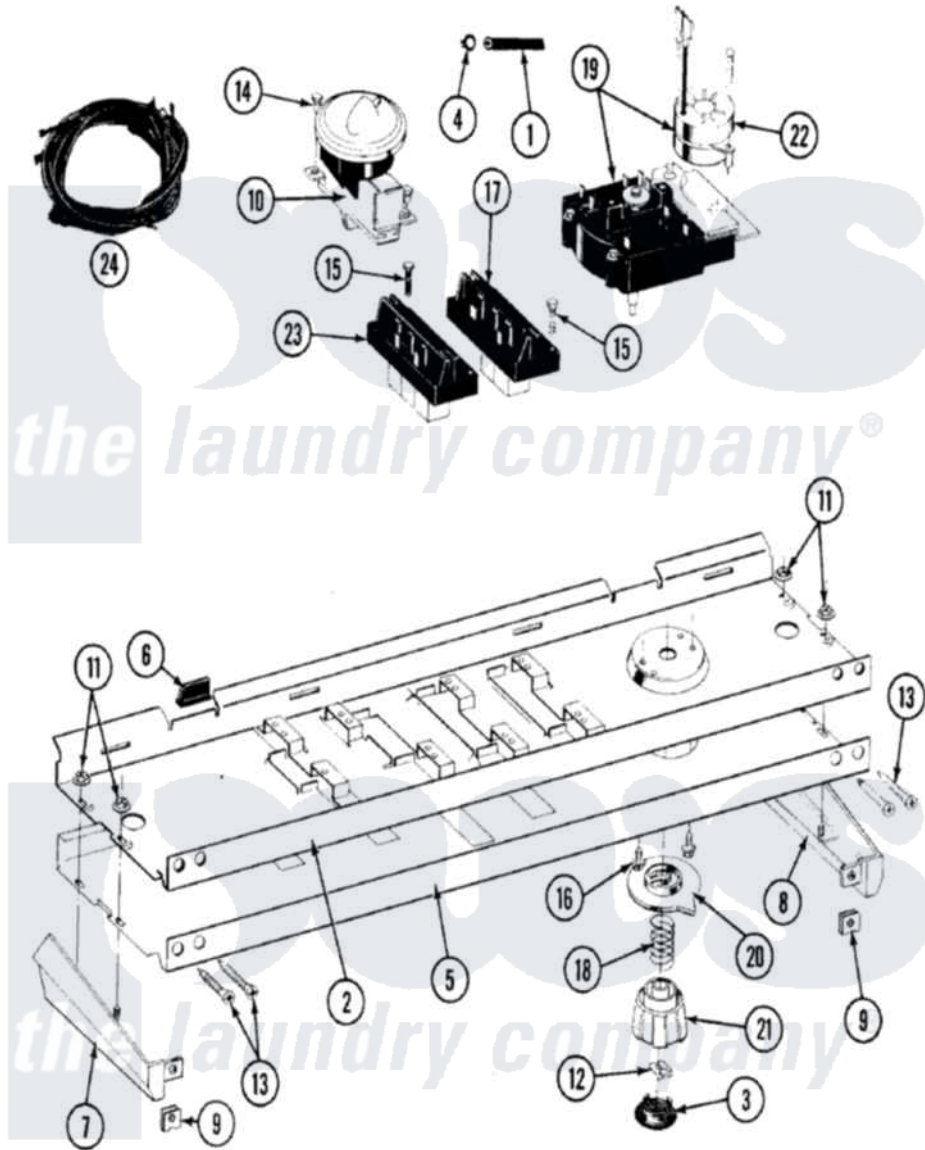

Maytag LAT8840AAW 04 - CONTROL PANEL

Maytag [Residential Maytag LAT8840AAW Washer Parts](#) Parts Diagram 04 - CONTROL PANEL
 Click on the part number to view part

Item	Original Part Number	Replaced By	Status	Part Description
1	212942	22001619		Tube, Water Level Switch
2	214809			Back Up Plate
3	215821		Not Available	CAP, KNOB
4	410296	596669		Clamp, Manifold
5	207391			Control Panel
6	214897			Pad, Control Panel
7	207215		Not Available	END CAP LH
8	207216		Not Available	END CAP RH
9	214894			Fastener, End Cap
10	207360			Infinite Level Press Switch
11	214872			Palnut, End Cap Note: Nut, Lamp Holder
12	211605			Bezel, Timer Dial
13	210932			Screw, No.8 X 9/16 Ctsk Note: Screw, Inlet Duct
14	211168	W10139210		Screw, 8-18 X 5/16
15	213117	67006908		Screw, Ice Rack

16	213966	3400014	Screw
17	207370		Speed Control Switch - 2 Butto
18	211065		Spring, Index Wheel
19	207374	Not Available	TIMER
20	215827	Not Available	TIMER DIAL SKIRT
21	215828		Knob, Timer
22	205033	22205033	Motor- Tim
23	207368	Not Available	TEMP CONTROL SWITCH - 3 BUTTON
24	207384	Not Available	WIRE HARNESS