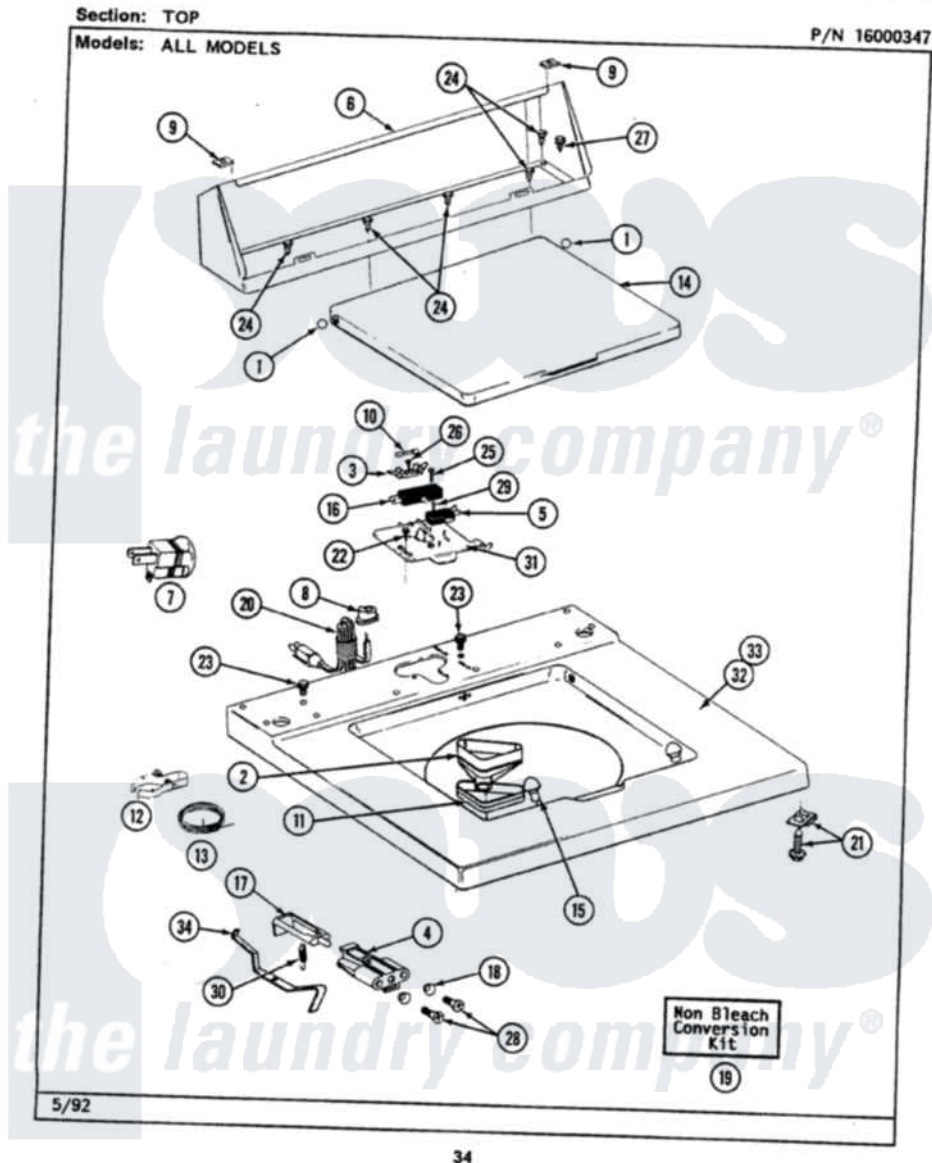

Maytag LAT8840AAW 05 - TOP

Maytag [Residential Maytag LAT8840AAW Washer Parts](#) Parts Diagram 05 - TOP
 Click on the part number to view part

Item	Original Part Number	Replaced By	Status	Part Description
1	211726			Hinge, Ball Lid
2	215577			Bleach Inlet White
3	207167			Block, Fuse
4	214279	204968		Plunger And Bracket Assembly--W
5	207166			Switch, Check
6	205635			Console
7	Y201808			Converter
8	211881			Grommet, Cord Part Not Used-Gas Models Only
9	215075			Fastener, Control Panel To Console
10	207168	22001682		Switch Assembly, Lid W/4amp Fuse
11	214436			Gasket
12	301548			Clamp, Ground Wire
13	311155			Ground Wire And Clamp
14	216073			LID (WHITE)

15	212716		Bumper, Lid
16	205415	279347	Switch-Lid
17	215700		Not Available
18	211500		LID SWITCH PLUNGER
19	205997		Washer, Bracket To Top Cover
20	204590		Non-Bleach Conversion Kit
21	204445		Cord, Power
22	207159	489355	Screw And Fastener Assembly
23	210186	3370225	Screw, 8 X 1/2
24	211294	90767	Screw
25	213501		Screw, 8A X 3/8 HeX Washer Head Tapping
26	215705	Y311711	Screw, No.6-20 X 1-1/8 Inch
27	Y313559		Screw, Fuse Block
28	910182	25-7809	Screw
29	912012	3400409	Screw, No.6-20 1/2 Flthd Torx
30	213720		Screw
31	Y215699	22001678	Spring, Lid Switch
33	207172		Bracket, Switch And Fuse
34	215704		Top Cover
			Lever, Unbalance