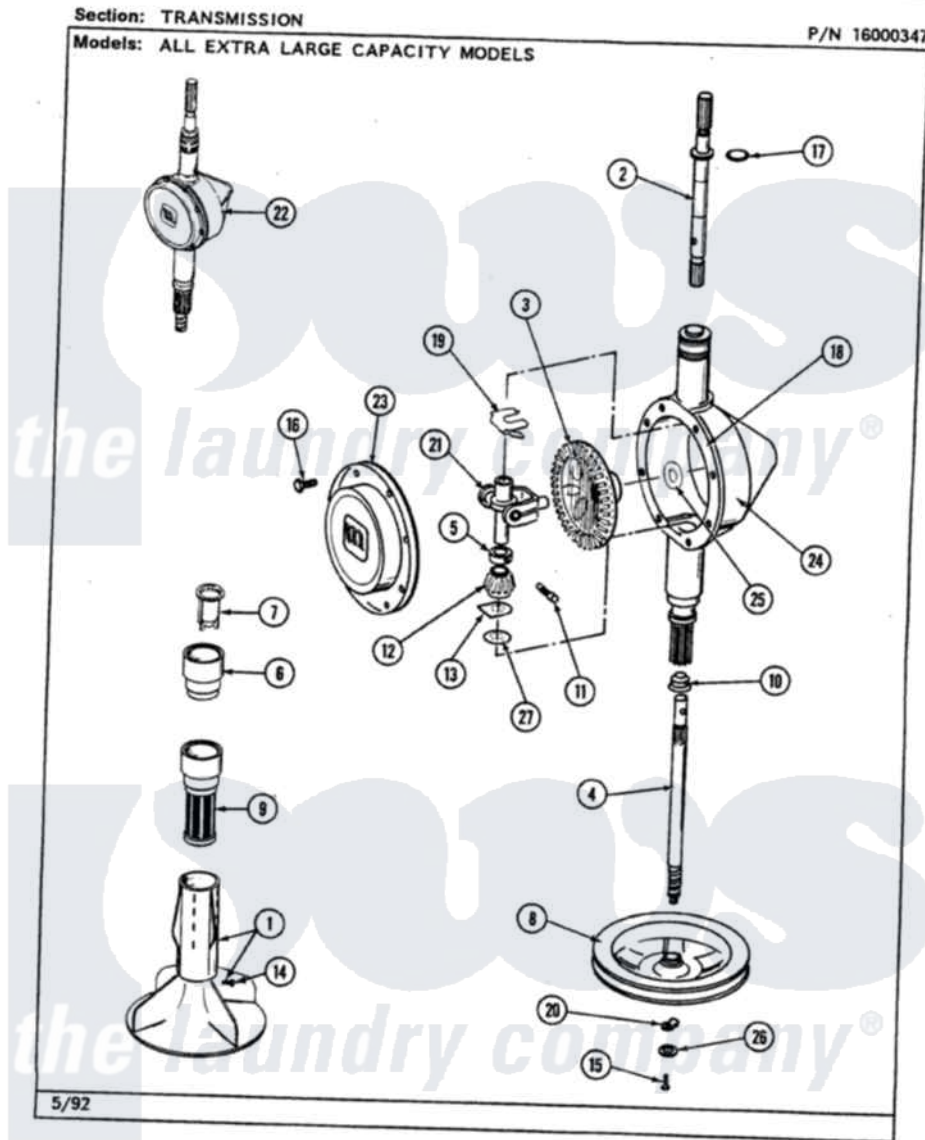

Maytag LAT8840AAW 06 - TRANSMISSION

42

Maytag [Residential Maytag LAT8840AAW Washer Parts](#) Parts Diagram 06 - TRANSMISSION
 Click on the part number to view part

Item	Original Part Number	Replaced By	Status	Part Description
1	207228			Agitator W/Lock Screw
2	207153	6-2097820		Kit- Shaft
3	206713	6-2067130		Gear- Beve
4	215410	12001450		Ctr Shaft W/Collar Andkeeper- Dp
5	215415		Not Available	COLLAR, LOWER
7	215733			Dispensing Cup
8	211059	6-2301530		Pulley
9	207426			Lint Filter Deep
10	206602	207843		Lip Seal Repair Kit
11	Y206629			Pin, Collar
12	215401	W10221114		Pinion
13	215395			Plate, Clutch
14	206478		Not Available	SCREW & WASHER FOR AGITATOR
15	211375	681582		Screw
16	215417		Not Available	SCREW, TRANSMISSION

17	210690		COVER
18	Y058700	675652	Seal, Rubber
19	215581		Adhesive
20	211089		Spring, Agitator Shaft
21	206685	6-2066850	Lug, Stop Pulley
22	206707	6-2097750	Yoke
23	206628		Trans Dee
24	206624	6-2097750	Cover, Transmission
25	215394		Trans Dee
26	211090	22003555	Washer, Bevel Gear
27	211483	6-2114830	Washer, Stop Lug
			Washer- SP