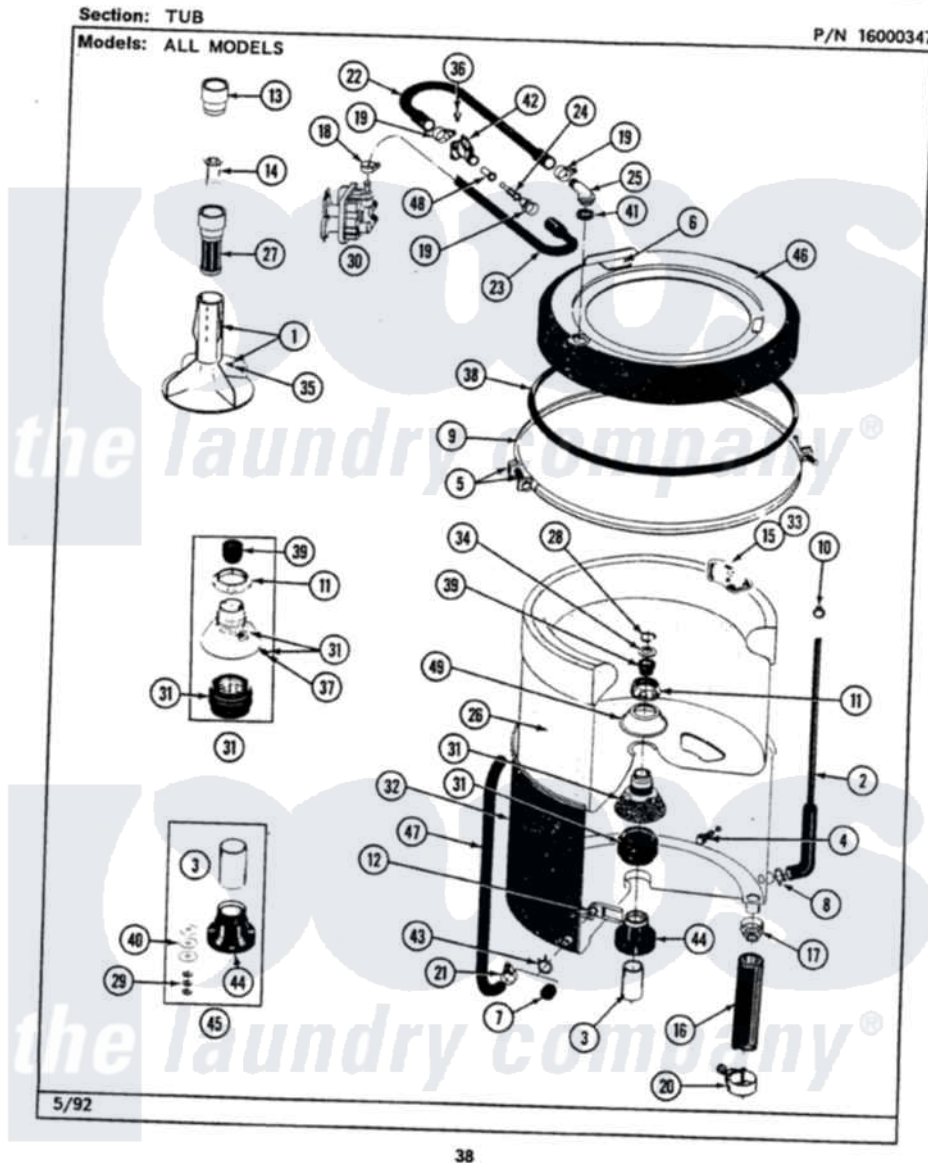

# Maytag LAT8840AAW 07 - TUB

Maytag [Residential Maytag LAT8840AAW Washer Parts](#) Parts Diagram 07 - TUB  
Click on the part number to view part

Item	Original Part Number	Replaced By	Status	Part Description
1	<a href="#">207228</a>			Agitator W/Lock Screw
2	212942	<a href="#">22001619</a>		Tube, Water Level Switch
3	<a href="#">211130</a>			Bearing Liner, Tub Bearing
4	200744	<a href="#">W10175939</a>		Bolt
"	205254	<a href="#">W10175938</a>		Bolt
5	<a href="#">205529</a>			Nut And Bolt Kit For Tub Clam
6	<a href="#">215232</a>			Bumper, Unbalance
8	<a href="#">211641</a>			Clamp, 1-1/16"
9	<a href="#">200846</a>			Clamp - Tub Cover
10	410296	<a href="#">596669</a>		Clamp, Manifold
11	211047	<a href="#">6-2110472</a>		Nut- Clamp
12	<a href="#">214434</a>			Spout, Deflector
14	<a href="#">215733</a>			Dispensing Cup
16	<a href="#">213045</a>			Hose, Outer Tub Part Not Used
17	200900	<a href="#">616099</a>		Clamp
18	<a href="#">201575</a>			Clamp, Hose