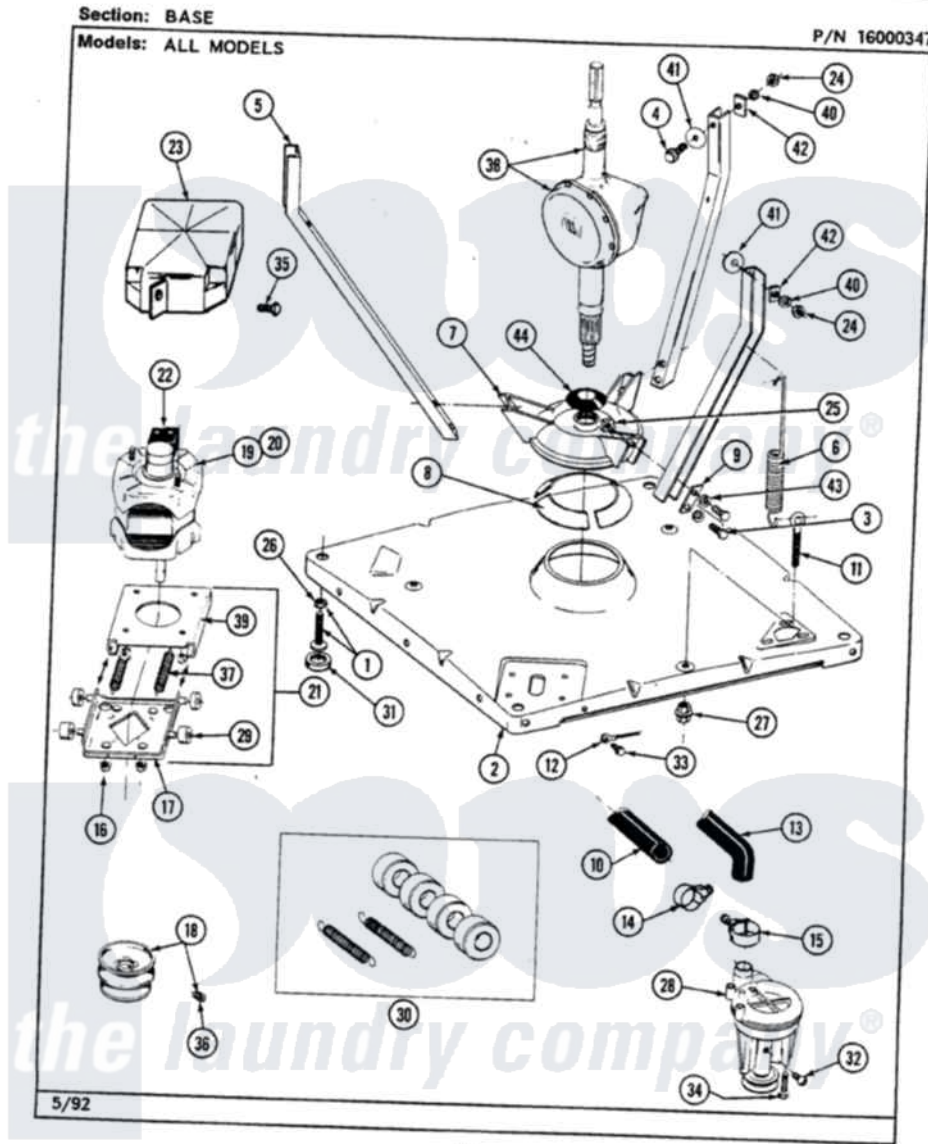

# Maytag LAT8840ABL 01 - BASE

44

Maytag Residential Maytag LAT8840ABL Washer Parts Parts Diagram 01 - BASE  
 Click on the part number to view part

Item	Original Part Number	Replaced By	Status	Part Description
1	Y302699	<a href="#">22003428</a>		Leg, Adjustable
2	<a href="#">203274</a>			Base With Damper Pads
3	<a href="#">Y015627</a>			Screw- Hex
4	205254	<a href="#">W10175938</a>		Bolt
"	200744	<a href="#">W10175939</a>		Bolt
5	<a href="#">213053</a>			Brace, Tub Part Not Used
6	<a href="#">213054</a>			Centering Spring - 3 Used
7	<a href="#">203725</a>			Damper W/Bolt And Clip
8	<a href="#">203956</a>			Damper Pad Kit
9	<a href="#">213073</a>			Washer, Double Brace
10	214767	<a href="#">22001448</a>		Hose, Pump
11	213120	<a href="#">216416</a>		Bolt, Eye/Centering Spring
12	<a href="#">204807</a>			Ground Wire, Supp. Plte To Top Cover
13	<a href="#">213045</a>			Hose, Outer Tub Part Not Used
14	200461	<a href="#">285655</a>		Clamp, Hose