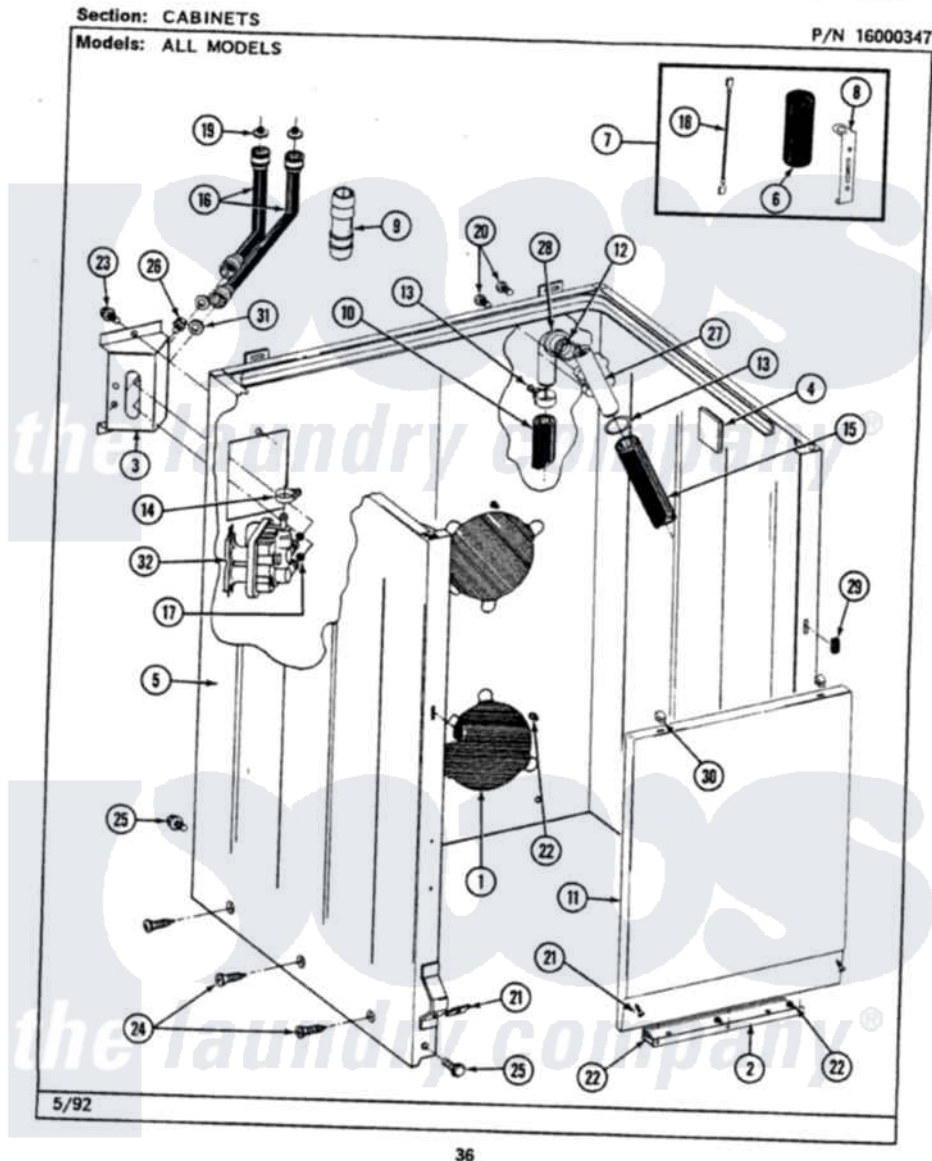

Maytag LAT8840ABL 02 - CABINET

Maytag Residential Maytag LAT8840ABL Washer Parts Parts Diagram 02 - CABINET
Click on the part number to view part

Item	Original Part Number	Replaced By	Status	Part Description
1	211878		Not Available	PLATE, ACCESS
2	213846			Guard, Belt
3	214812	22002361		Bracket, Water Valve
4	215058			Pad, Cabinet Bumper
5	203319L		Not Available	(ALMOND)
6	Y200832			Capacitor
7	206103			Capacitor Kit
8	211149			Clip, Capacitor
9	Y216015			Coupling, Hose
10	Y059149			(7/8" I.D. CARTON OF 50 FT.)
"	216017			Hose, Drain
11	212998L		Not Available	FRONT PANEL-ALMOND
12	214765			Gasket, Siphon Break
13	200908	285655		Clamp, Hose
14	201575			Clamp, Hose
15	214767	22001448		Hose, Pump

16	202860		Inlet Hose Assembly
17	214337	96160	Screen
18	203237		No.17 Wire With Terminal
19	200961	12001413	Strainer And Washer Kit
20	Y014874		Screw, Idler Arm And Sleeve
21	204439		Screw And Fstner Assembly
22	211294	90767	Screw, 8A X 3/8 HeX Washer Head Tapping
23	212276	W10116760	Screw
24	213007		Xfor Cabinet See Cabinet, Back
25	213121	3400111	Screw, 12-14 X 5/8
"	213122	27001200	Screw
26	Y313561		Screw----NA
27	206638		Siphon Break
28	Y216016	W10116738	Elbow
29	214376	22002331	Spacer, Front Panel
30	212982	22001650	Fastener, Spring
31	Y013783		Washer, Inlet Hose
32	205613		Water Valve