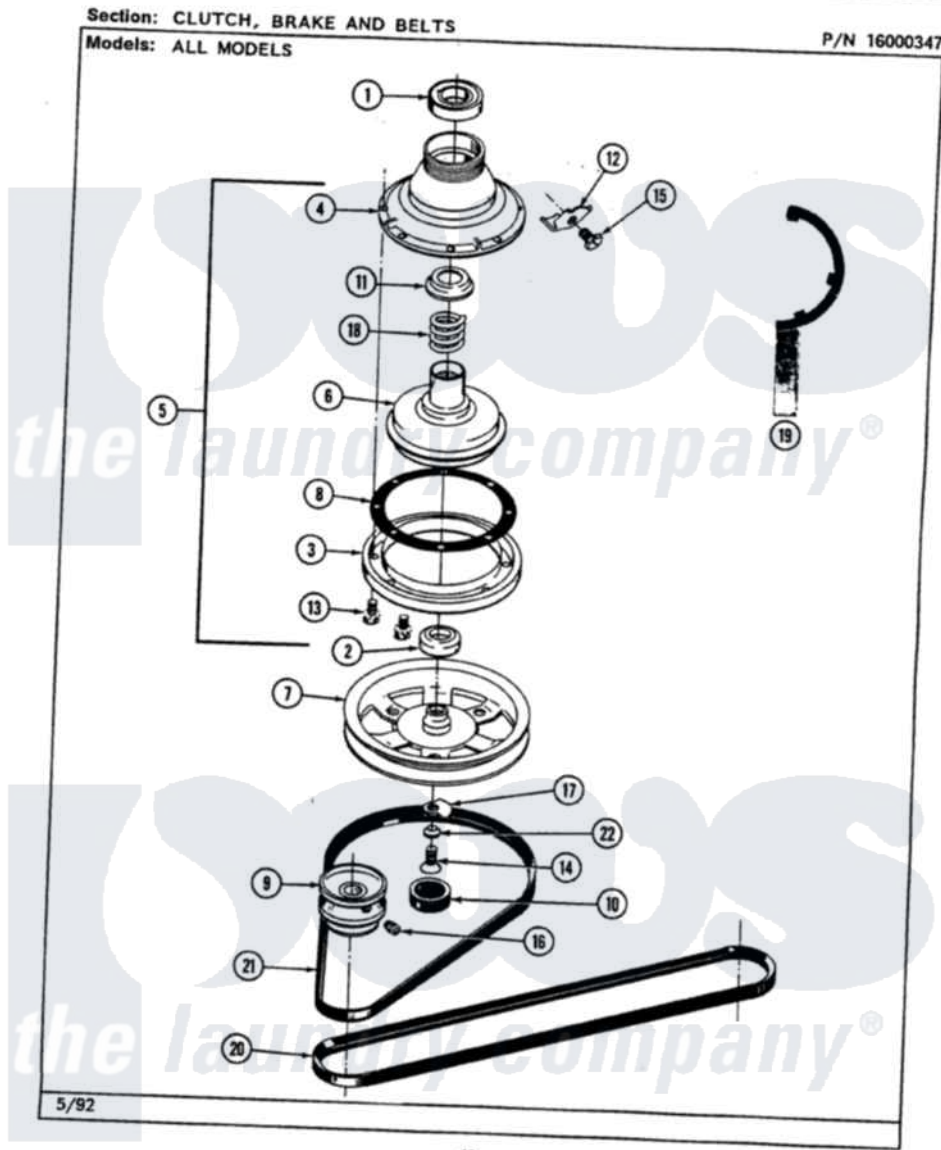

Maytag LAT8840ABL 03 - CLUTCH, BRAKE & BELTS

Maytag Residential Maytag LAT8840ABL Washer Parts Parts Diagram 03 - CLUTCH, BRAKE & BELTS
Click on the part number to view part

Item	Original Part Number	Replaced By	Status	Part Description
1	Y200720	22003441		Bearing, Rear
2	200835			Bearing, Brake Rotor
3	211043	6-2011900		Brake Asse
4	211045	6-2011900		Brake Asse
5	201190	6-2011900		Brake Asse
6	201126	6-2011900		Brake Asse
7	211059	6-2301530		Pulley
8	211042	6-2011900		Brake Asse
9	200816	6-2008160		Pulley- MO
10	211038		Not Available	CAP, OIL RETAINER
11	211039	6-2011900		Brake Asse
12	213325			Clip, Retaining
13	211000			SCREW, BRAKE DRUM (HEX HEAD)
14	211375	681582		Screw
15	213326			Bolt, Sems Retaining Clip
16	Y053241			Set Screw, Motor Pulley

17	211089		Lug, Stop Pulley
18	211041	6-2011900	Brake Asse
19	Y038315	038315	Tool
20	211124		Part Not Used
21	211125		V Belt, Drive Pulley
22	211090	22003555	Washer, Stop Lug