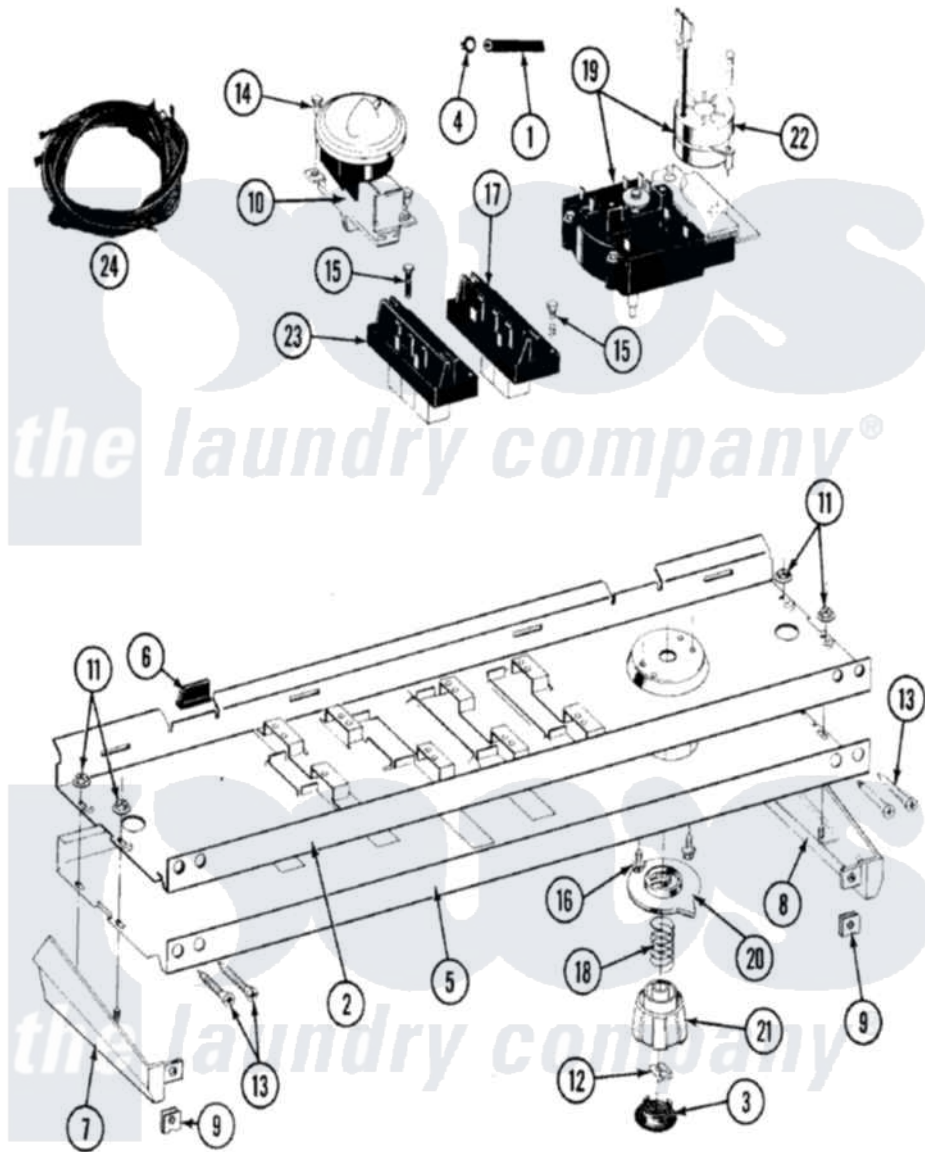

# Maytag LAT8840ABL 04 - CONTROL PANEL

Maytag [Residential Maytag LAT8840ABL Washer Parts](#) Parts Diagram 04 - CONTROL PANEL  
 Click on the part number to view part

Item	Original Part Number	Replaced By	Status	Part Description
1	212942	<a href="#">22001619</a>		Tube, Water Level Switch
2	<a href="#">214809</a>			Back Up Plate
3	215821		Not Available	CAP, KNOB
4	410296	<a href="#">596669</a>		Clamp, Manifold
5	<a href="#">207391</a>			Control Panel
6	<a href="#">214897</a>			Pad, Control Panel
7	207215		Not Available	END CAP LH
8	207216		Not Available	END CAP RH
9	<a href="#">214894</a>			Fastener, End Cap
10	<a href="#">207360</a>			Infinite Level Press Switch
11	<a href="#">214872</a>			Palnut, End Cap Note: Nut, Lamp Holder
12	<a href="#">211605</a>			Bezel, Timer Dial
13	<a href="#">210932</a>			Screw, No.8 X 9/16 Ctsk Note: Screw, Inlet Duct
14	211168	<a href="#">W10139210</a>		Screw, 8-18 X 5/16
15	213117	<a href="#">67006908</a>		Screw, Ice Rack

16	213966	<a href="#">3400014</a>	Screw
17	<a href="#">207370</a>		Speed Control Switch - 2 Butto
18	<a href="#">211065</a>		Spring, Index Wheel
19	207374	Not Available	TIMER
20	215827	Not Available	TIMER DIAL SKIRT
21	<a href="#">215828</a>		Knob, Timer
22	205033	<a href="#">22205033</a>	Motor- Tim
23	207368	Not Available	TEMP CONTROL SWITCH - 3 BUTTON
24	207384	Not Available	WIRE HARNESS