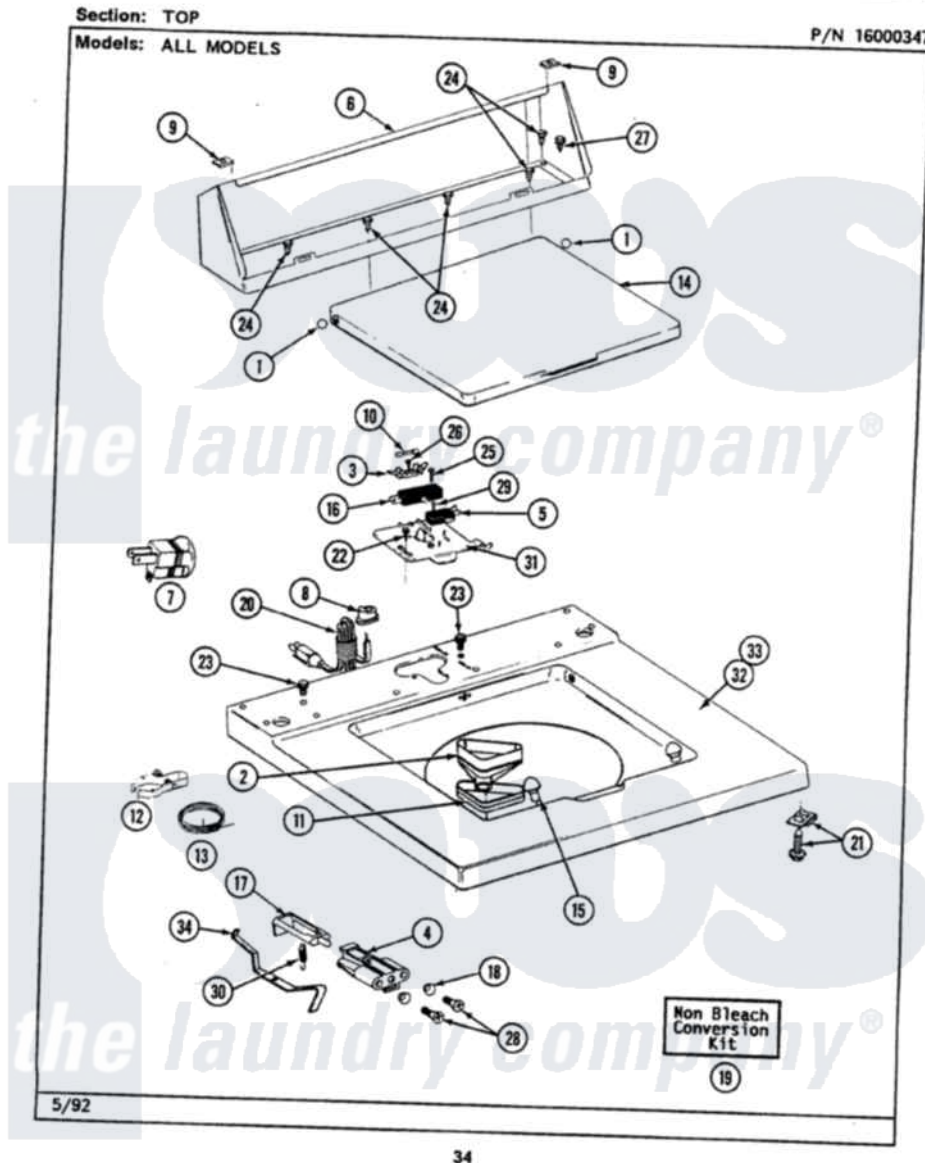

Maytag LAT8840ABL 05 - TOP

Maytag [Residential Maytag LAT8840ABL Washer Parts](#) Parts Diagram 05 - TOP
 Click on the part number to view part

Item	Original Part Number	Replaced By	Status	Part Description
1	211726			Hinge, Ball Lid
2	215578			Bleach Inlet Almond
3	207167			Block, Fuse
4	214279	204968		Plunger And Bracket Assembly--W
5	207166			Switch, Check
6	205635L		Not Available	CONSOLE (ALM)
7	Y201808			Converter
8	211881			Grommet, Cord Part Not Used-Gas Models Only
9	215075			Fastener, Control Panel To Console
10	207168	22001682		Switch Assembly, Lid W/4amp Fuse
11	214436			Gasket
12	301548			Clamp, Ground Wire
13	311155			Ground Wire And Clamp
14	216073L		Not Available	(ALMOND)---NA

15	212716		Bumper, Lid
16	205415	279347	Switch-Lid
17	215700		Not Available LID SWITCH PLUNGER
18	211500		Washer, Bracket To Top Cover
19	205997		Non-Bleach Conversion Kit
20	204590		Cord, Power
21	204445		Screw And Fastener Assembly
22	207159	489355	Screw, 8 X 1/2
23	210186	3370225	Screw
24	211294	90767	Screw, 8A X 3/8 HeX Washer Head Tapping
25	213501		Screw, No.6-20 X 1-1/8 Inch
26	215705	Y311711	Screw, Fuse Block
27	Y313559		Screw
28	910182	25-7809	Screw, No.6-20 1/2 Flthd Torx
29	912012	3400409	Screw
30	213720		Spring, Lid Switch
31	Y215699	22001678	Bracket, Switch And Fuse
33	207172L		Top Cover Assembly ALM---- NA
34	215704		Lever, Unbalance