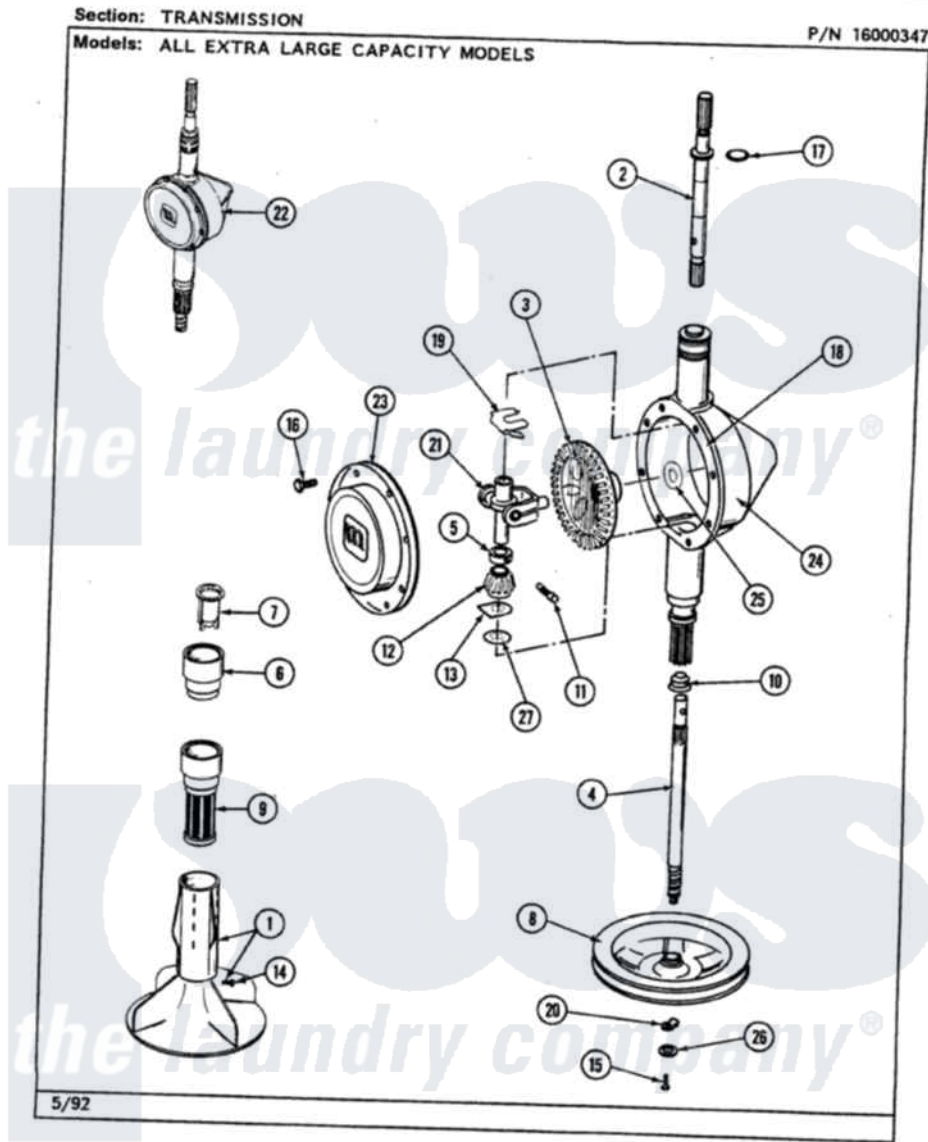

Maytag LAT8840ABL 06 - TRANSMISSION

42

Maytag Residential Maytag LAT8840ABL Washer Parts Parts Diagram 06 - TRANSMISSION
Click on the part number to view part

Item	Original Part Number	Replaced By	Status	Part Description
1	207228			Agitator W/Lock Screw
2	207153	6-2097820		Kit- Shaft
3	206713	6-2067130		Gear- Beve
4	215410	12001450		Ctr Shaft W/Collar Andkeeper- Dp
5	215415		Not Available	COLLAR, LOWER
7	215733			Dispensing Cup
8	211059	6-2301530		Pulley
9	207426			Lint Filter Deep
10	206602	207843		Lip Seal Repair Kit
11	Y206629			Pin, Collar
12	215401	W10221114		Pinion
13	215395			Plate, Clutch
14	206478		Not Available	SCREW & WASHER FOR AGITATOR
15	211375	681582		Screw
16	215417		Not Available	SCREW, TRANSMISSION

17	210690		COVER
18	Y058700	675652	Seal, Rubber
19	215581		Adhesive
20	211089		Spring, Agitator Shaft
21	206685	6-2066850	Lug, Stop Pulley
22	206707	6-2097750	Yoke
23	206628		Trans Dee
24	206624	6-2097750	Cover, Transmission
25	215394		Trans Dee
26	211090	22003555	Washer, Bevel Gear
27	211483	6-2114830	Washer, Stop Lug
			Washer- SP