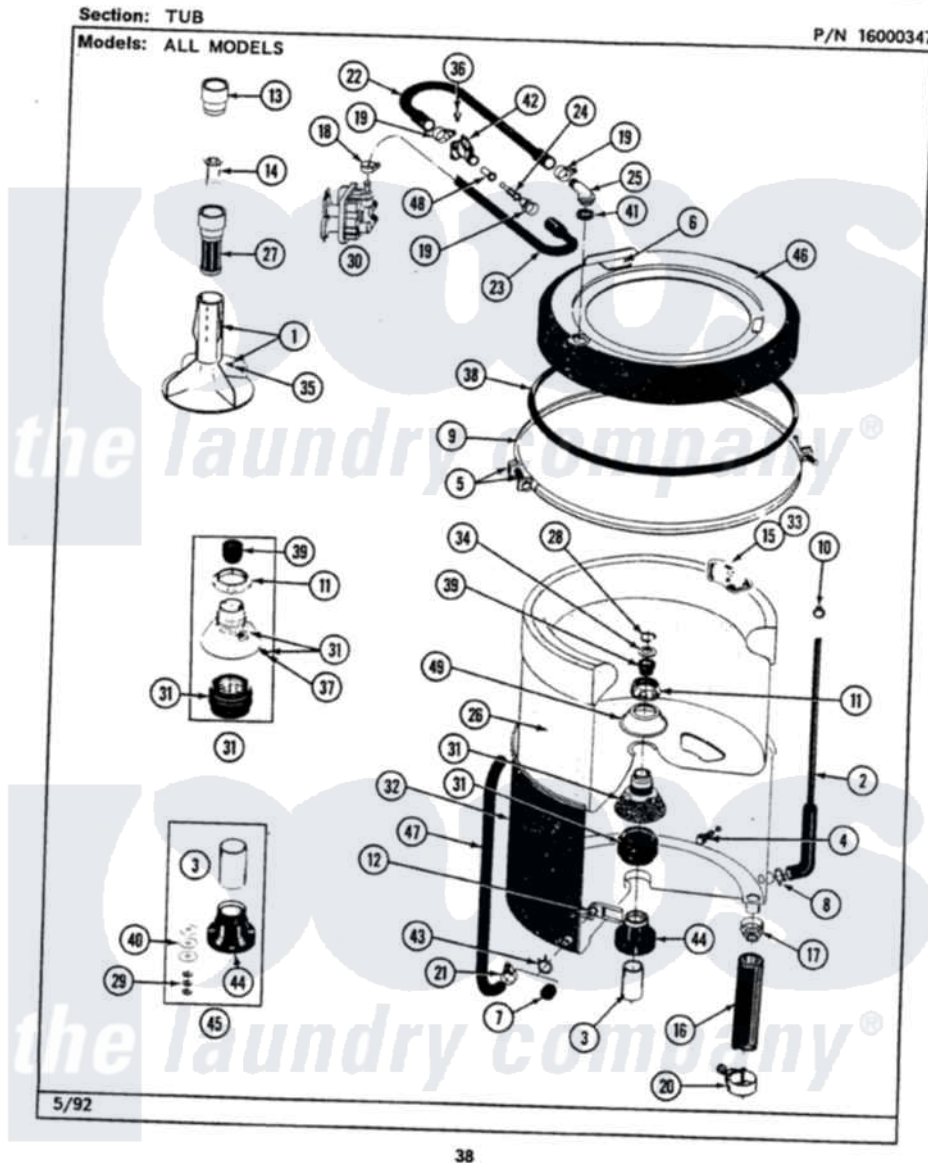

# Maytag LAT8840ABL 07 - TUB

Maytag [Residential Maytag LAT8840ABL Washer Parts](#) Parts Diagram 07 - TUB  
Click on the part number to view part

Item	Original Part Number	Replaced By	Status	Part Description
1	<a href="#">207228</a>			Agitator W/Lock Screw
2	212942	<a href="#">22001619</a>		Tube, Water Level Switch
3	<a href="#">211130</a>			Bearing Liner, Tub Bearing
4	200744	<a href="#">W10175939</a>		Bolt
"	205254	<a href="#">W10175938</a>		Bolt
5	<a href="#">205529</a>			Nut And Bolt Kit For Tub Clam
6	<a href="#">215232</a>			Bumper, Unbalance
8	<a href="#">211641</a>			Clamp, 1-1/16"
9	<a href="#">200846</a>			Clamp - Tub Cover
10	410296	<a href="#">596669</a>		Clamp, Manifold
11	211047	<a href="#">6-2110472</a>		Nut- Clamp
12	<a href="#">214434</a>			Spout, Deflector
14	<a href="#">215733</a>			Dispensing Cup
16	<a href="#">213045</a>			Hose, Outer Tub Part Not Used
17	200900	<a href="#">616099</a>		Clamp
18	<a href="#">201575</a>			Clamp, Hose