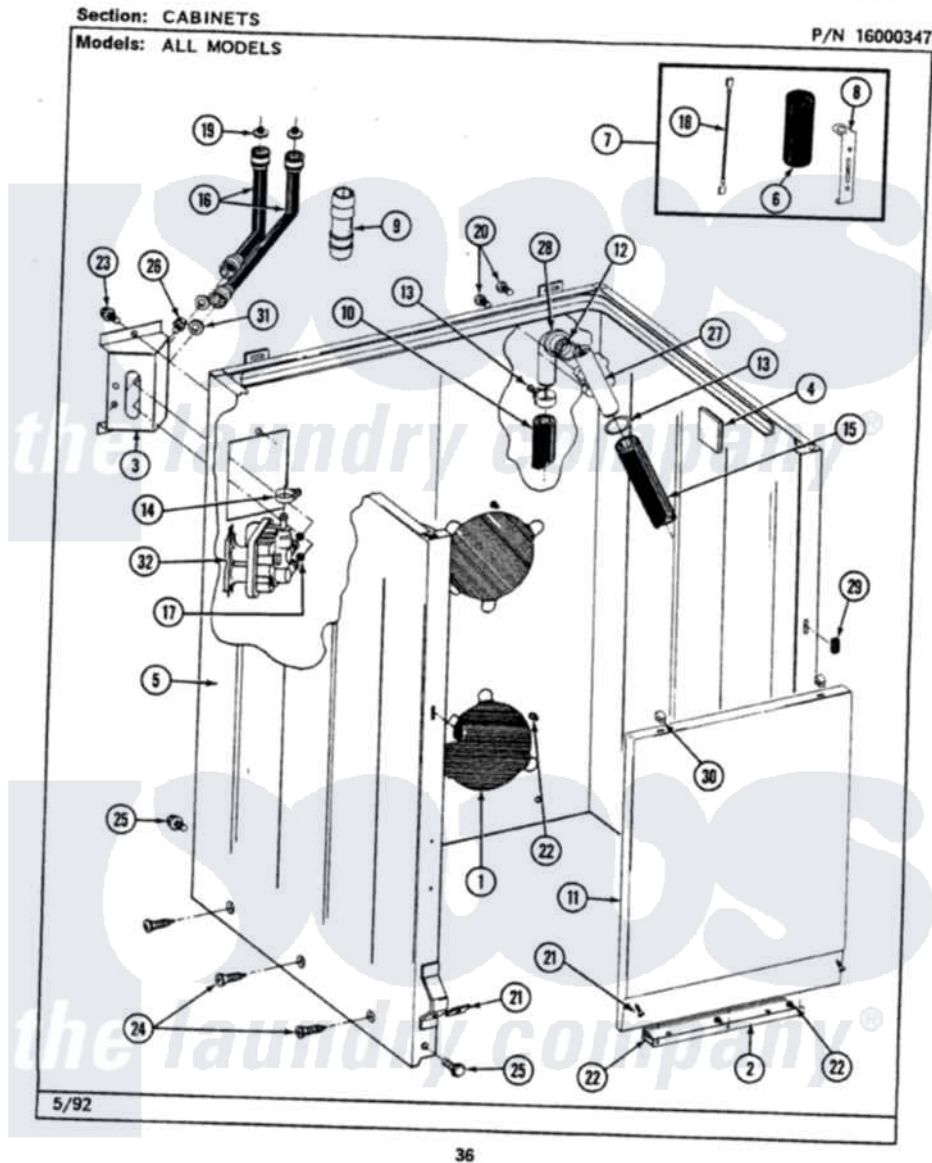

# Maytag LAT8840ABW 02 - CABINET

Maytag Residential Maytag LAT8840ABW Washer Parts Parts Diagram 02 - CABINET  
Click on the part number to view part

Item	Original Part Number	Replaced By	Status	Part Description
1	211878		Not Available	PLATE, ACCESS
2	<a href="#">213846</a>			Guard, Belt
3	214812	<a href="#">22002361</a>		Bracket, Water Valve
4	<a href="#">215058</a>			Pad, Cabinet Bumper
5	203319	<a href="#">22203319</a>		Cabinet
6	<a href="#">Y200832</a>			Capacitor
7	<a href="#">206103</a>			Capacitor Kit
8	<a href="#">211149</a>			Clip, Capacitor
9	<a href="#">Y216015</a>			Coupling, Hose
10	<a href="#">Y059149</a>			(7/8" I.D. CARTON OF 50 FT.)
"	<a href="#">216017</a>			Hose, Drain
11	212998		Not Available	PANEL, FRONT (WHT)
12	<a href="#">214765</a>			Gasket, Siphon Break
13	200908	<a href="#">285655</a>		Clamp, Hose
14	<a href="#">201575</a>			Clamp, Hose
15	214767	<a href="#">22001448</a>		Hose, Pump

16	<a href="#">202860</a>		Inlet Hose Assembly
17	214337	<a href="#">96160</a>	Screen
18	<a href="#">203237</a>		No.17 Wire With Terminal
19	200961	<a href="#">12001413</a>	Strainer And Washer Kit
20	<a href="#">Y014874</a>		Screw, Idler Arm And Sleeve
21	<a href="#">204439</a>		Screw And Fstner Assembly
22	211294	<a href="#">90767</a>	Screw, 8A X 3/8 HeX Washer Head Tapping
23	212276	<a href="#">W10116760</a>	Screw
24	<a href="#">213007</a>		Xfor Cabinet See Cabinet, Back
25	213121	<a href="#">3400111</a>	Screw, 12-14 X 5/8
"	213122	<a href="#">27001200</a>	Screw
26	<a href="#">Y313561</a>		Screw---NA
27	<a href="#">206638</a>		Siphon Break
28	Y216016	<a href="#">W10116738</a>	Elbow
29	214376	<a href="#">22002331</a>	Spacer, Front Panel
30	212982	<a href="#">22001650</a>	Fastener, Spring
31	<a href="#">Y013783</a>		Washer, Inlet Hose
32	<a href="#">205613</a>		Water Valve