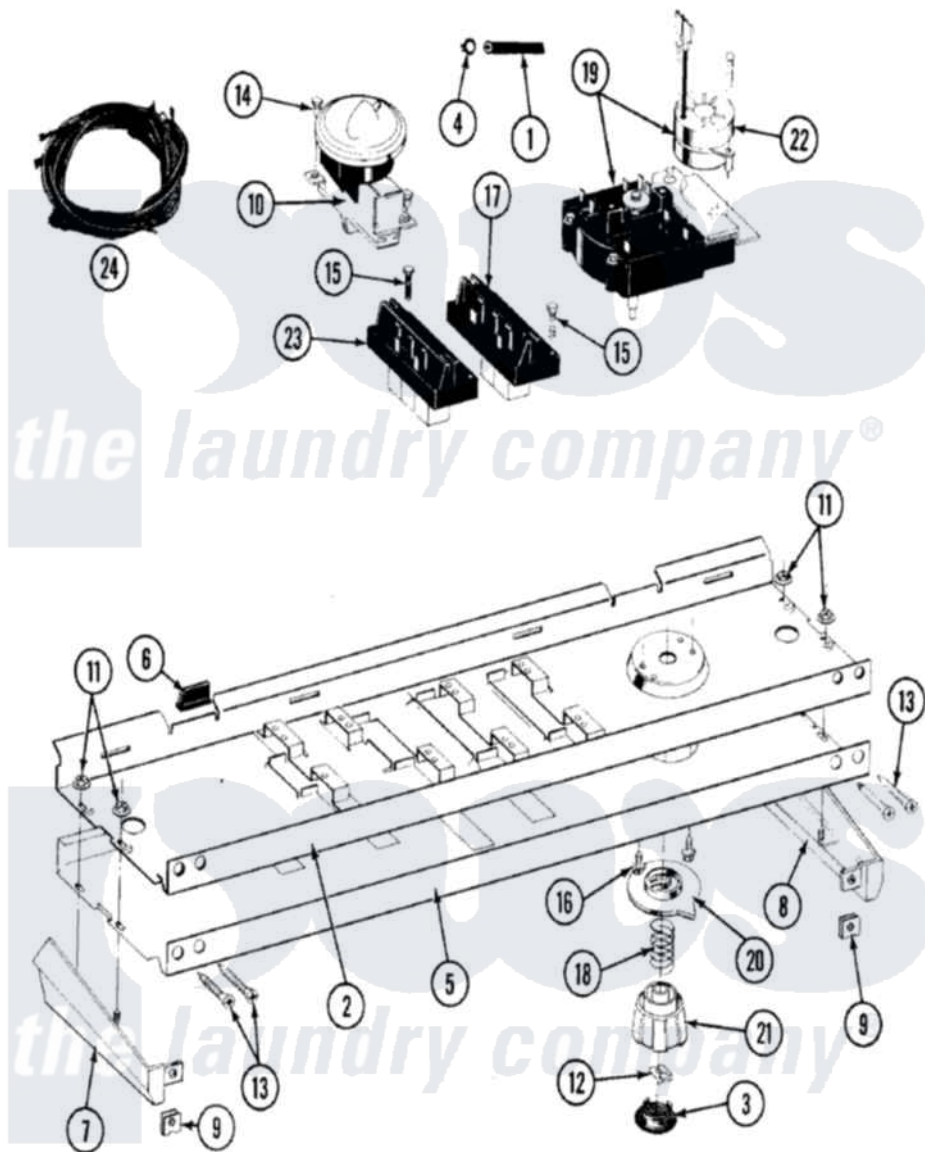

Maytag LAT8840ABW 04 - CONTROL PANEL

Maytag [Residential Maytag LAT8840ABW Washer Parts](#) Parts Diagram 04 - CONTROL PANEL
 Click on the part number to view part

Item	Original Part Number	Replaced By	Status	Part Description
1	212942	22001619		Tube, Water Level Switch
2	214809			Back Up Plate
3	215821		Not Available	CAP, KNOB
4	410296	596669		Clamp, Manifold
5	207391			Control Panel
6	214897			Pad, Control Panel
7	207215		Not Available	END CAP LH
8	207216		Not Available	END CAP RH
9	214894			Fastener, End Cap
10	207360			Infinite Level Press Switch
11	214872			Palnut, End Cap Note: Nut, Lamp Holder
12	211605			Bezel, Timer Dial
13	210932			Screw, No.8 X 9/16 Ctsk Note: Screw, Inlet Duct
14	211168	W10139210		Screw, 8-18 X 5/16
15	213117	67006908		Screw, Ice Rack

16	213966	3400014	Screw
17	207370		Speed Control Switch - 2 Butto
18	211065		Spring, Index Wheel
19	207374	Not Available	TIMER
20	215827	Not Available	TIMER DIAL SKIRT
21	215828		Knob, Timer
22	205033	22205033	Motor- Tim
23	207368	Not Available	TEMP CONTROL SWITCH - 3 BUTTON
24	207384	Not Available	WIRE HARNESS