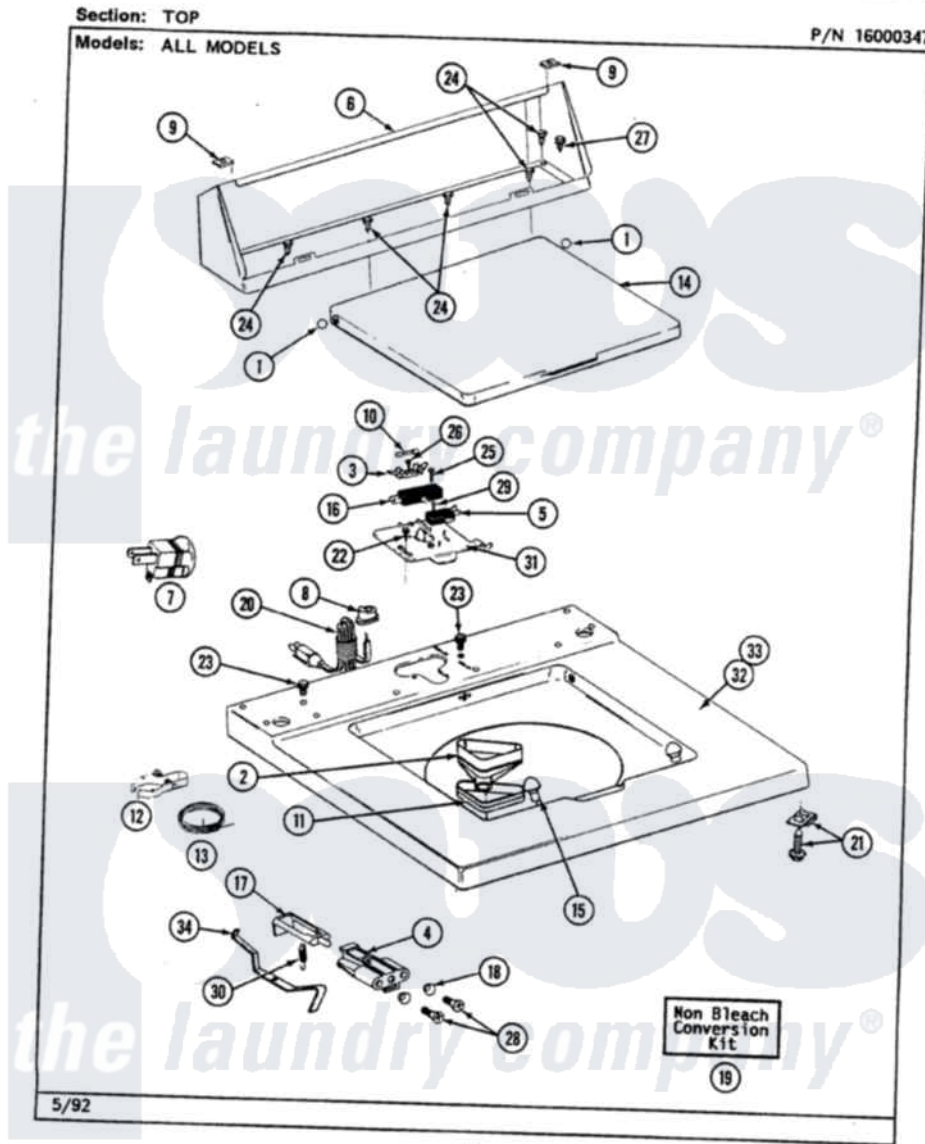

Maytag LAT8840ABW 05 - TOP

Maytag [Residential Maytag LAT8840ABW Washer Parts](#) Parts Diagram 05 - TOP
 Click on the part number to view part

Item	Original Part Number	Replaced By	Status	Part Description
1	211726			Hinge, Ball Lid
2	215577			Bleach Inlet White
3	207167			Block, Fuse
4	214279	204968		Plunger And Bracket Assembly--W
5	207166			Switch, Check
6	205635			Console
7	Y201808			Converter
8	211881			Grommet, Cord Part Not Used-Gas Models Only
9	215075			Fastener, Control Panel To Console
10	207168	22001682		Switch Assembly, Lid W/4amp Fuse
11	214436			Gasket
12	301548			Clamp, Ground Wire
13	311155			Ground Wire And Clamp
14	216073			LID (WHITE)

15	212716		Bumper, Lid
16	205415	279347	Switch-Lid
17	215700		Not Available
18	211500		LID SWITCH PLUNGER
19	205997		Washer, Bracket To Top Cover
20	204590		Non-Bleach Conversion Kit
21	204445		Cord, Power
22	207159	489355	Screw And Fastener Assembly
23	210186	3370225	Screw, 8 X 1/2
24	211294	90767	Screw
25	213501		Screw, 8A X 3/8 HeX Washer Head Tapping
26	215705	Y311711	Screw, No.6-20 X 1-1/8 Inch
27	Y313559		Screw, Fuse Block
28	910182	25-7809	Screw
29	912012	3400409	Screw, No.6-20 1/2 Flthd Torx
30	213720		Screw
31	Y215699	22001678	Spring, Lid Switch
33	207172		Bracket, Switch And Fuse
34	215704		Top Cover
			Lever, Unbalance