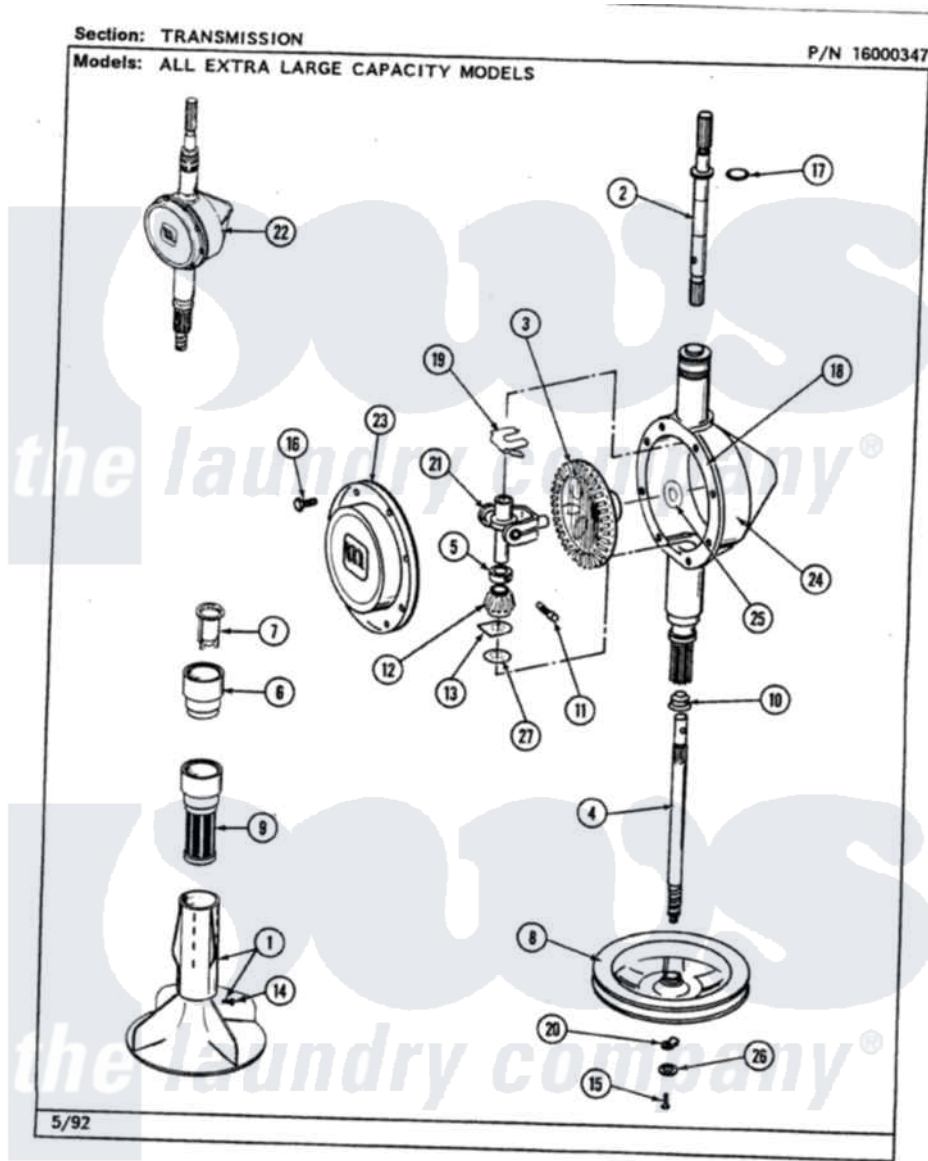

Maytag LAT8840ABW 06 - TRANSMISSION

42

Maytag [Residential Maytag LAT8840ABW Washer Parts](#) Parts Diagram 06 - TRANSMISSION
Click on the part number to view part

Item	Original Part Number	Replaced By	Status	Part Description
1	207228			Agitator W/Lock Screw
2	207153	6-2097820		Kit- Shaft
3	206713	6-2067130		Gear- Beve
4	215410	12001450		Ctr Shaft W/Collar Andkeeper-Dp
5	215415		Not Available	COLLAR, LOWER
7	215733			Dispensing Cup
8	211059	6-2301530		Pulley
9	207426			Lint Filter Deep
10	206602	207843		Lip Seal Repair Kit
11	Y206629			Pin, Collar
12	215401	W10221114		Pinion
13	215395			Plate, Clutch
14	206478		Not Available	SCREW & WASHER FOR AGITATOR
15	211375	681582		Screw
16	215417		Not Available	SCREW, TRANSMISSION

17	210690		COVER
18	Y058700	675652	Seal, Rubber
19	215581		Adhesive
20	211089		Spring, Agitator Shaft
21	206685	6-2066850	Lug, Stop Pulley
22	206707	6-2097750	Yoke
23	206628		Trans Dee
24	206624	6-2097750	Cover, Transmission
25	215394		Trans Dee
26	211090	22003555	Washer, Bevel Gear
27	211483	6-2114830	Washer, Stop Lug
			Washer- SP