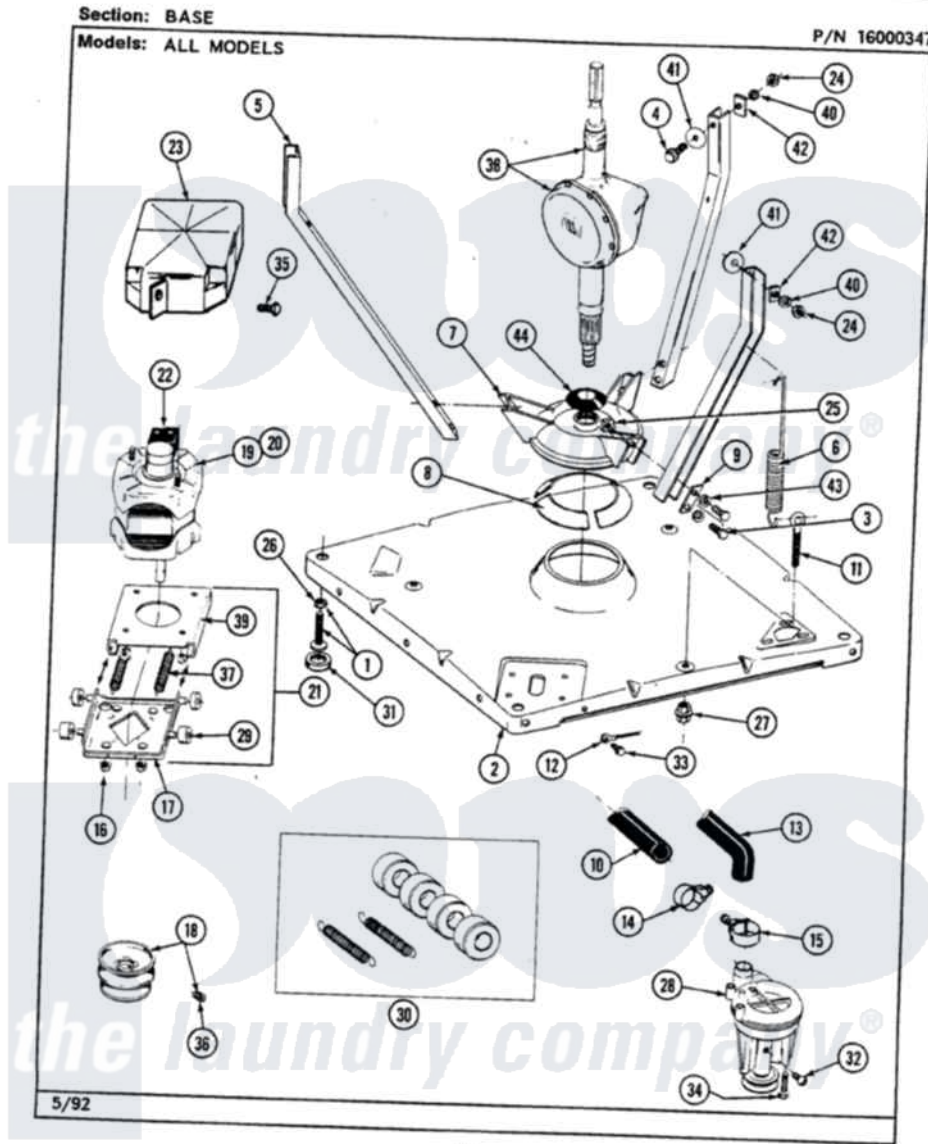

Maytag LAT8840BAW 01 - BASE

44

Maytag [Residential Maytag LAT8840BAW Washer Parts](#) Parts Diagram 01 - BASE
 Click on the part number to view part

Item	Original Part Number	Replaced By	Status	Part Description
1	Y302699	22003428		Leg, Adjustable
2	203274			Base With Damper Pads
3	Y015627			Screw- Hex
4	205254	W10175938		Bolt
"	200744	W10175939		Bolt
5	213053			Brace, Tub Part Not Used
6	213054			Centering Spring - 3 Used
7	203725			Damper W/Bolt And Clip
8	203956			Damper Pad Kit
9	213073			Washer, Double Brace
10	214767	22001448		Hose, Pump
11	213120	216416		Bolt, Eye/Centering Spring
12	204807			Ground Wire, Supp. Plte To Top Cover
13	213045			Hose, Outer Tub Part Not Used
14	200461	285655		Clamp, Hose