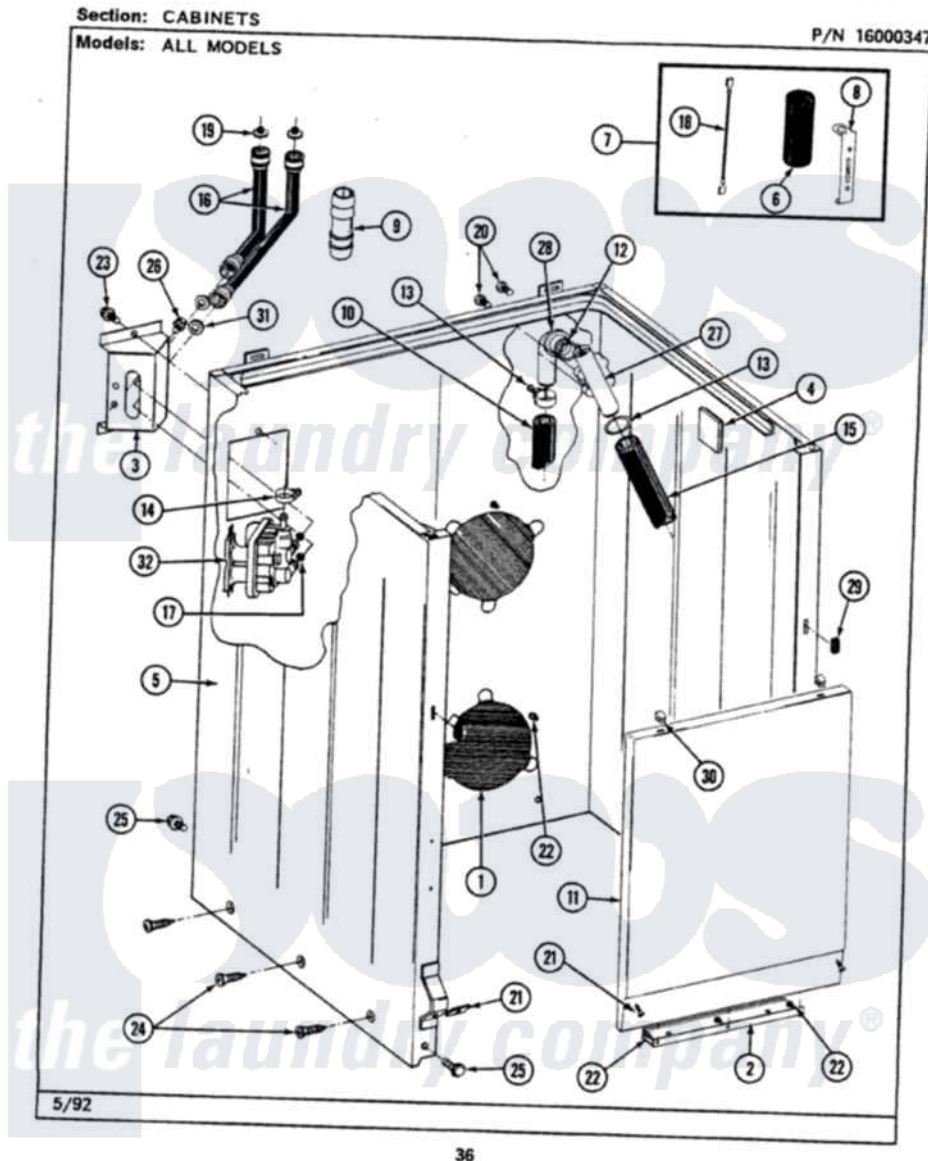

Maytag LAT8840BAW 02 - CABINET

Maytag Residential Maytag LAT8840BAW Washer Parts Parts Diagram 02 - CABINET
Click on the part number to view part

Item	Original Part Number	Replaced By	Status	Part Description
1	211878		Not Available	PLATE, ACCESS
2	213846			Guard, Belt
3	214812	22002361		Bracket, Water Valve
4	215058			Pad, Cabinet Bumper
5	203319	22203319		Cabinet
6	Y200832			Capacitor
7	206103			Capacitor Kit
8	211149			Clip, Capacitor
9	Y216015			Coupling, Hose
10	Y059149			(7/8" I.D. CARTON OF 50 FT.)
"	216017			Hose, Drain
11	212998		Not Available	PANEL, FRONT (WHT)
12	214765			Gasket, Siphon Break
13	200908	285655		Clamp, Hose
14	201575			Clamp, Hose
15	214767	22001448		Hose, Pump

16	202860		Inlet Hose Assembly
17	214337	96160	Screen
18	203237		No.17 Wire With Terminal
19	200961	12001413	Strainer And Washer Kit
20	Y014874		Screw, Idler Arm And Sleeve
21	204439		Screw And Fstner Assembly
22	211294	90767	Screw, 8A X 3/8 HeX Washer Head Tapping
23	212276	W10116760	Screw
24	213007		Xfor Cabinet See Cabinet, Back
25	213121	3400111	Screw, 12-14 X 5/8
"	213122	27001200	Screw
26	Y313561		Screw----NA
27	206638		Siphon Break
28	Y216016	W10116738	Elbow
29	214376	22002331	Spacer, Front Panel
30	212982	22001650	Fastener, Spring
31	Y013783		Washer, Inlet Hose
32	205613		Water Valve