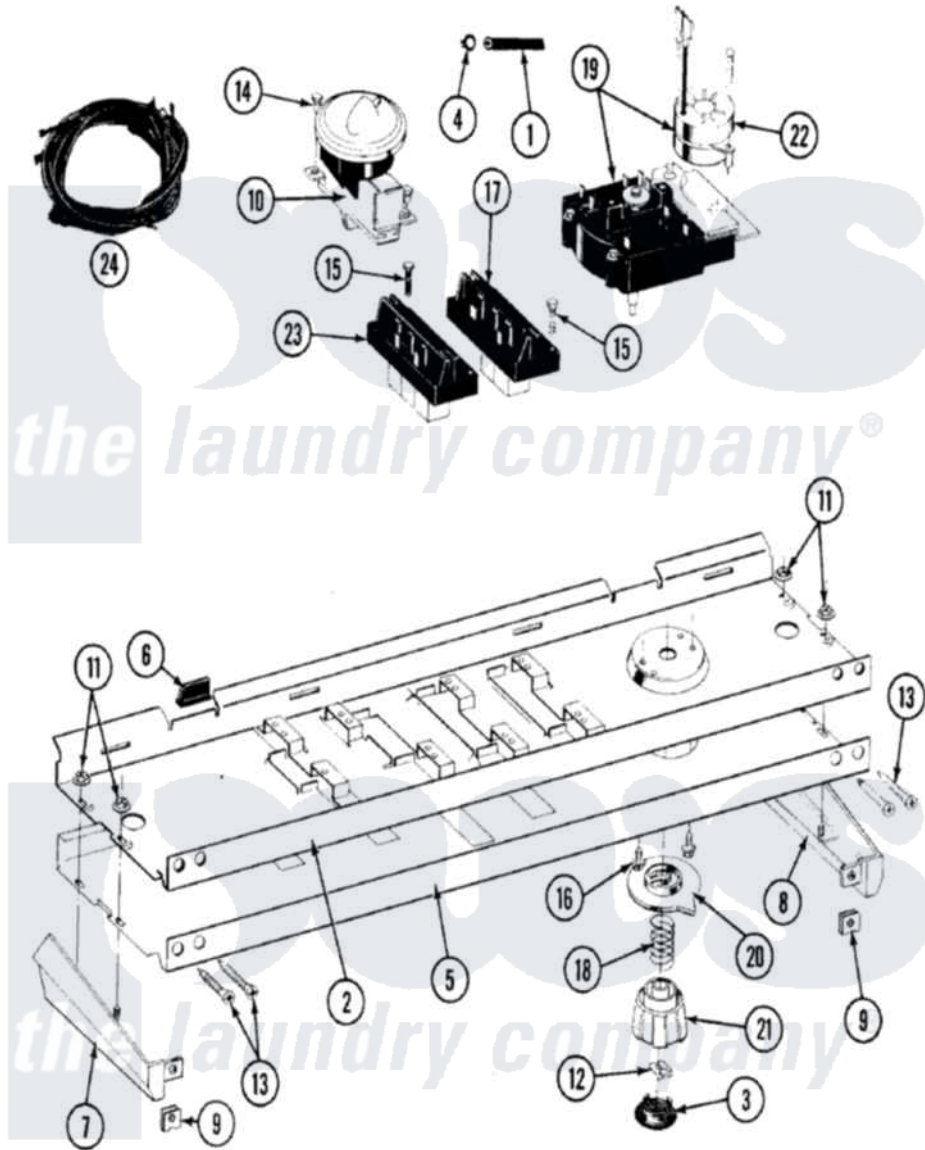

# Maytag LAT8840BAW 04 - CONTROL PANEL

Maytag [Residential Maytag LAT8840BAW Washer Parts](#) Parts Diagram 04 - CONTROL PANEL  
 Click on the part number to view part

Item	Original Part Number	Replaced By	Status	Part Description
1	212942	<a href="#">22001619</a>		Tube, Water Level Switch
2	<a href="#">214809</a>			Back Up Plate
3	215821		Not Available	CAP, KNOB
4	410296	<a href="#">596669</a>		Clamp, Manifold
5	208115		Not Available	FACIA A8840/8820
6	<a href="#">214897</a>			Pad, Control Panel
7	207215		Not Available	END CAP LH
8	207216		Not Available	END CAP RH
9	<a href="#">214894</a>			Fastener, End Cap
10	<a href="#">207360</a>			Infinite Level Press Switch
11	<a href="#">214872</a>			Palnut, End Cap Note: Nut, Lamp Holder
12	<a href="#">211605</a>			Bezel, Timer Dial
13	<a href="#">210932</a>			Screw, No.8 X 9/16 Ctsk Note: Screw, Inlet Duct
14	211168	<a href="#">W10139210</a>		Screw, 8-18 X 5/16
15	213117	<a href="#">67006908</a>		Screw, Ice Rack

16	213966	<a href="#">3400014</a>	Screw
17	<a href="#">207370</a>		Speed Control Switch - 2 Butto
18	<a href="#">211065</a>		Spring, Index Wheel
19	208120	Not Available	TIMER
20	215827	Not Available	TIMER DIAL SKIRT
21	<a href="#">215828</a>		Knob, Timer
22	205033	<a href="#">22205033</a>	Motor- Tim
23	207367	Not Available	TEMP CONTROL SWITCH - 4 BUTTON
24	207381	Not Available	WIRE HARNESS