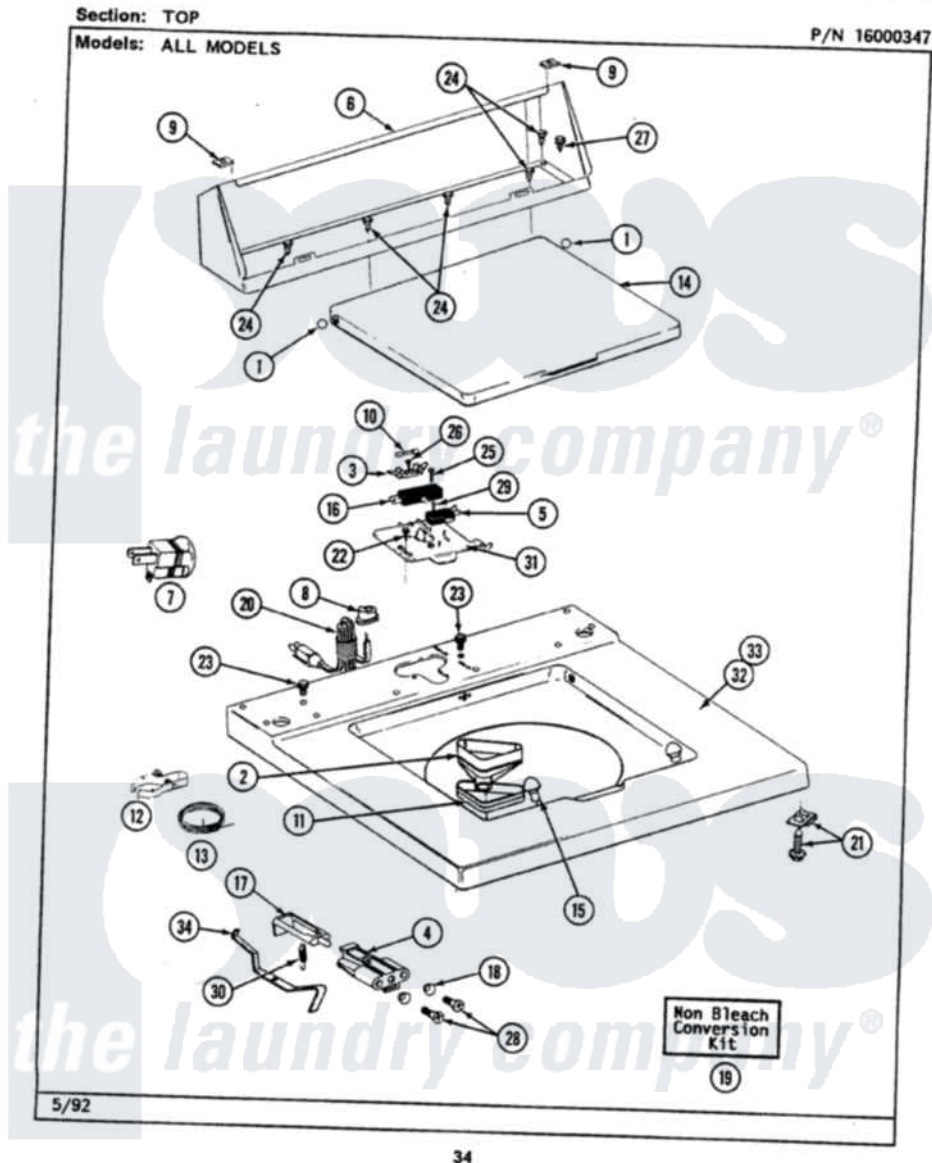

Maytag LAT8840BAW 05 - TOP

Maytag [Residential Maytag LAT8840BAW Washer Parts](#) Parts Diagram 05 - TOP
 Click on the part number to view part

Item	Original Part Number	Replaced By	Status	Part Description
1	211726			Hinge, Ball Lid
2	215577			Bleach Inlet White
3	207167			Block, Fuse
4	214279	204968		Plunger And Bracket Assembly--W
5	207166			Switch, Check
6	205635			Console
7	Y201808			Converter
8	211881			Grommet, Cord Part Not Used-Gas Models Only
9	215075			Fastener, Control Panel To Console
10	207168	22001682		Switch Assembly, Lid W/4amp Fuse
11	214436			Gasket
12	301548			Clamp, Ground Wire
13	311155			Ground Wire And Clamp
14	216073			LID (WHITE)

15	212716		Bumper, Lid
16	205415	279347	Switch-Lid
17	215700		Not Available
18	211500		LID SWITCH PLUNGER
19	205997		Washer, Bracket To Top Cover
20	204590		Non-Bleach Conversion Kit
21	204445		Cord, Power
22	207159	489355	Screw And Fastener Assembly
23	210186	3370225	Screw, 8 X 1/2
24	211294	90767	Screw
25	213501		Screw, 8A X 3/8 HeX Washer Head Tapping
26	215705	Y311711	Screw, No.6-20 X 1-1/8 Inch
27	Y313559		Screw, Fuse Block
28	910182	25-7809	Screw
29	912012	3400409	Screw, No.6-20 1/2 Flthd Torx
30	213720		Screw
31	Y215699	22001678	Spring, Lid Switch
32	207170		Bracket, Switch And Fuse
34	215704		Top Cover
			Lever, Unbalance