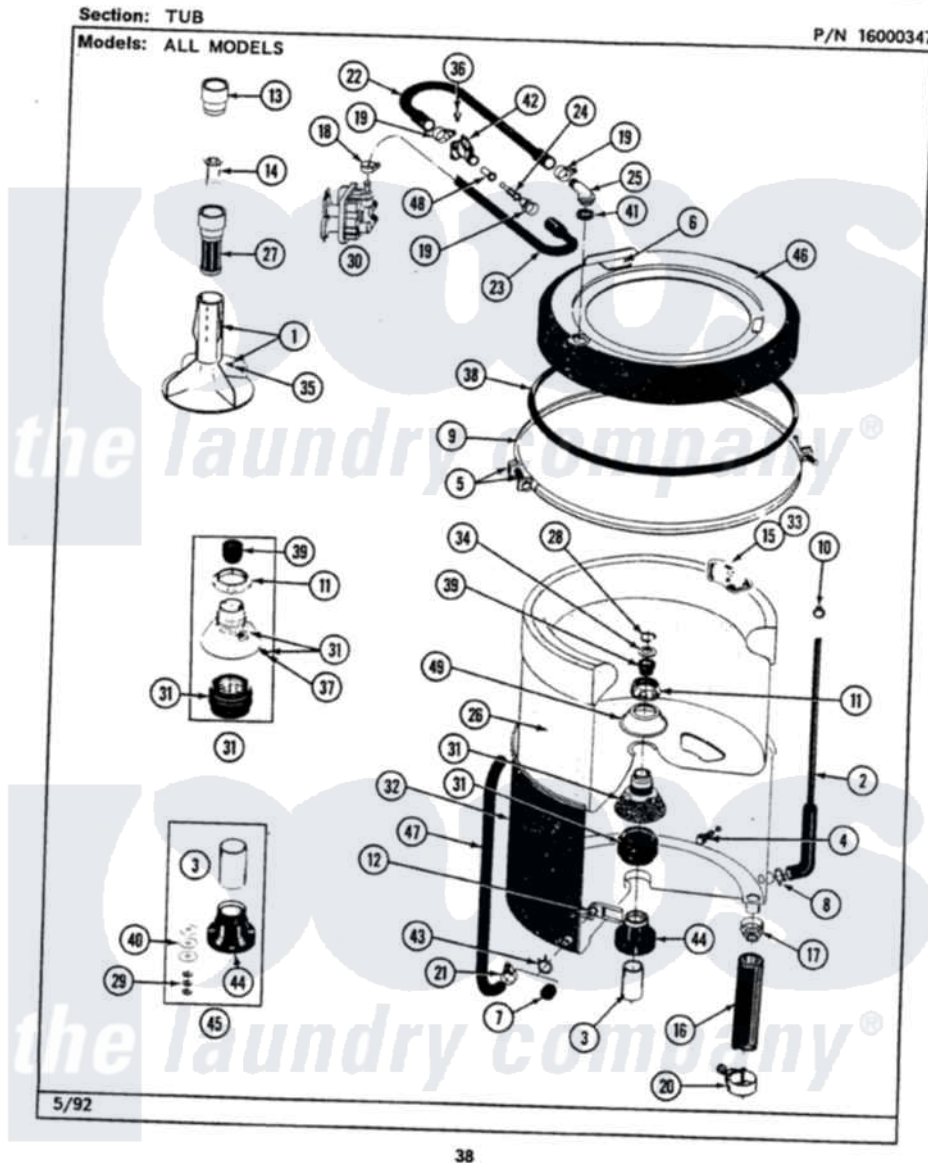

Maytag LAT8840BAW 07 - TUB

Maytag [Residential Maytag LAT8840BAW Washer Parts](#) Parts Diagram 07 - TUB
Click on the part number to view part

Item	Original Part Number	Replaced By	Status	Part Description
1	207228			Agitator W/Lock Screw
2	212942	22001619		Tube, Water Level Switch
3	211130			Bearing Liner, Tub Bearing
4	200744	W10175939		Bolt
"	205254	W10175938		Bolt
5	205529			Nut And Bolt Kit For Tub Clam
6	215232			Bumper, Unbalance
8	211641			Clamp, 1-1/16"
9	200846			Clamp - Tub Cover
10	410296	596669		Clamp, Manifold
11	211047	6-2110472		Nut- Clamp
12	214434			Spout, Deflector
14	215733			Dispensing Cup
16	213045			Hose, Outer Tub Part Not Used
17	200900	616099		Clamp
18	201575			Clamp, Hose

19	202515	596669	Clamp, Manifold
20	202574	3367052	Clamp, Hose
21	205161	489503	Clamp
22	Y215234		Hose, Injector Fill
23	213013		Hose, Injector
24	213015		Nozzle, Injector
25	215235		Tube, Injector
26	207831	Not Available	TUB, INNER (W/PLUG)
27	207426		Lint Filter Deep
28	Y015667		Retaining Ring
29	Y054867		Washer, Lock
30	205613		Water Valve
31	204012	6-2095720	Mounting S
32	205484		Tub, Outer Part Not Used
34	Y015666		Washer, Retaining -
35	206478	Not Available	SCREW & WASHER FOR AGITATOR
36	312620		Screw, Sems
37	211618	22001423	Set Screw, Mounting Stem
38	211232		Seal, Tub Cover
39	Y0A4298	6-0A57420	Seal- Agitator
40	211100		Washer, Outer Tub
41	215233		Seal For Injector Tube
42	215447		Sleeve For Injector
43	214739	596669	Clamp, Manifold
44	200824	6-2040130	Tub Bearin
45	204013	6-2040130	Tub Bearin
46	206380	Not Available	COVER, TUB
47	214433		Tube, Inlet Part Not Used
48	213016	216201	Nozzle
49	211210		Washer, Clamping Nut