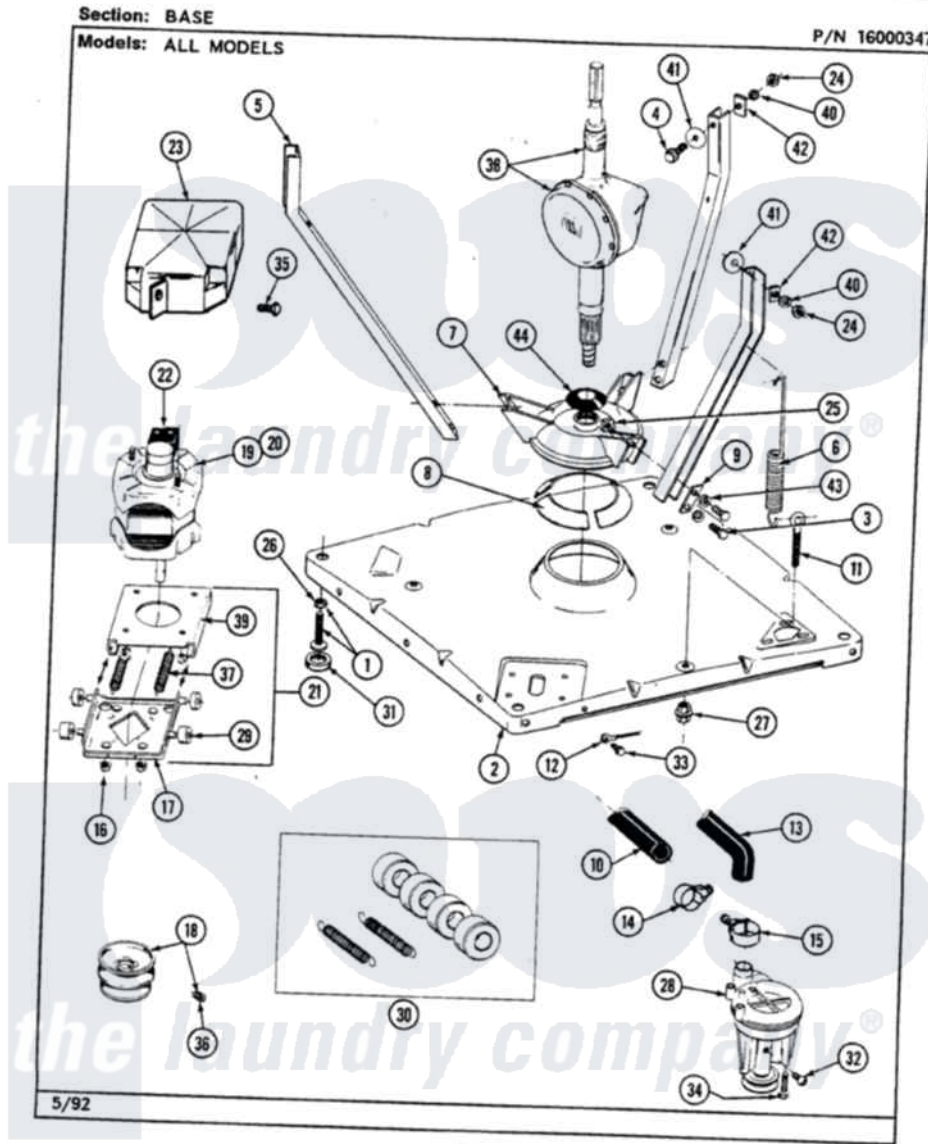

Maytag LAT8840BBL 01 - BASE

44

Maytag Residential Maytag LAT8840BBL Washer Parts Parts Diagram 01 - BASE
 Click on the part number to view part

Item	Original Part Number	Replaced By	Status	Part Description
1	Y302699	22003428		Leg, Adjustable
2	203274			Base With Damper Pads
3	Y015627			Screw- Hex
4	205254	W10175938		Bolt
"	200744	W10175939		Bolt
5	213053			Brace, Tub Part Not Used
6	213054			Centering Spring - 3 Used
7	203725			Damper W/Bolt And Clip
8	203956			Damper Pad Kit
9	213073			Washer, Double Brace
10	214767	22001448		Hose, Pump
11	213120	216416		Bolt, Eye/Centering Spring
12	204807			Ground Wire, Supp. Plte To Top Cover
13	213045			Hose, Outer Tub Part Not Used
14	200461	285655		Clamp, Hose