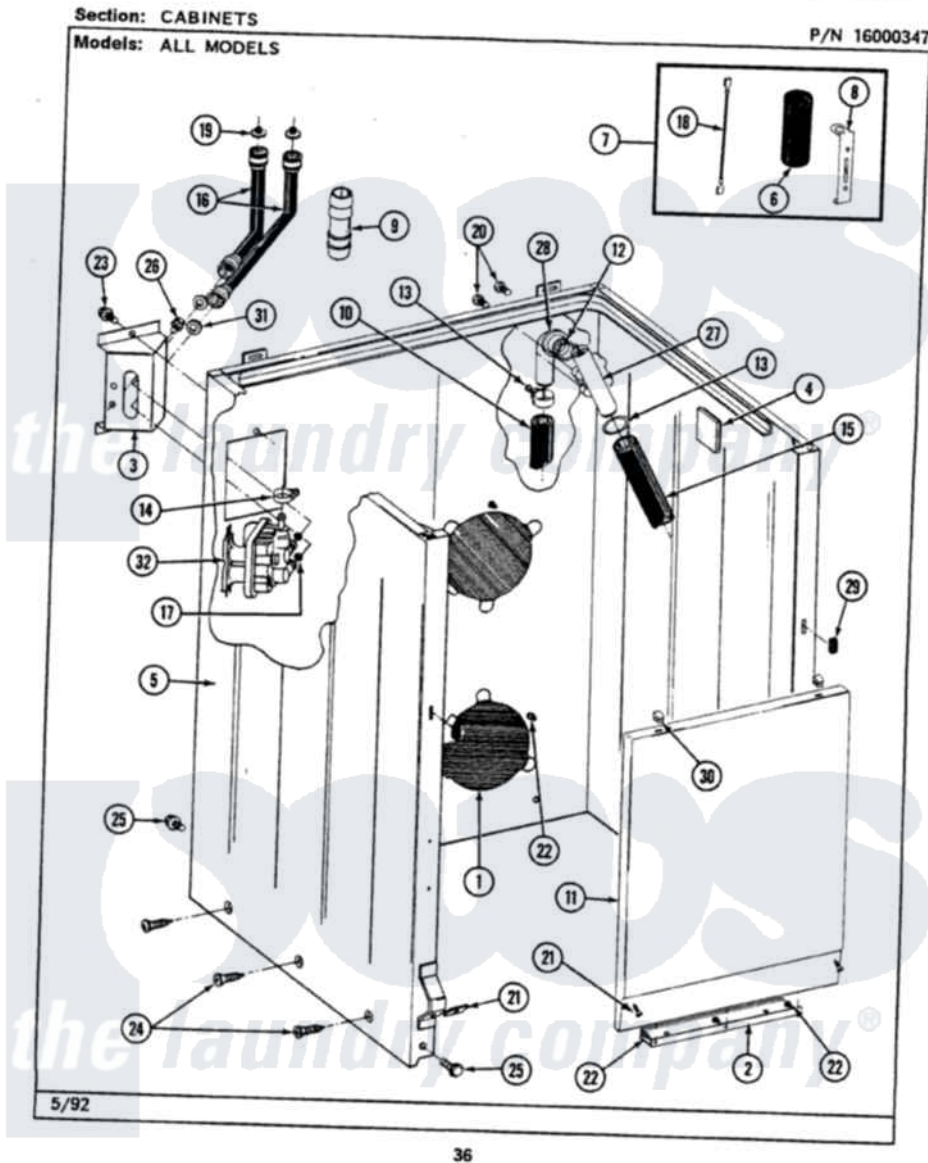

Maytag LAT8840BBL 02 - CABINET

Maytag Residential Maytag LAT8840BBL Washer Parts Parts Diagram 02 - CABINET
 Click on the part number to view part

Item	Original Part Number	Replaced By	Status	Part Description
1	211878		Not Available	PLATE, ACCESS
2	213846			Guard, Belt
3	214812	22002361		Bracket, Water Valve
4	215058			Pad, Cabinet Bumper
5	203319L		Not Available	(ALMOND)
6	Y200832			Capacitor
7	206103			Capacitor Kit
8	211149			Clip, Capacitor
9	Y216015			Coupling, Hose
10	Y059149			(7/8" I.D. CARTON OF 50 FT.)
"	216017			Hose, Drain
11	212998L		Not Available	FRONT PANEL-ALMOND
12	214765			Gasket, Siphon Break
13	200908	285655		Clamp, Hose
14	201575			Clamp, Hose
15	214767	22001448		Hose, Pump

16	202860		Inlet Hose Assembly
17	214337	96160	Screen
18	203237		No.17 Wire With Terminal
19	200961	12001413	Strainer And Washer Kit
20	Y014874		Screw, Idler Arm And Sleeve
21	204439		Screw And Fstner Assembly
22	211294	90767	Screw, 8A X 3/8 HeX Washer Head Tapping
23	212276	W10116760	Screw
24	213007		Xfor Cabinet See Cabinet, Back
25	213121	3400111	Screw, 12-14 X 5/8
"	213122	27001200	Screw
26	Y313561		Screw----NA
27	206638		Siphon Break
28	Y216016	W10116738	Elbow
29	214376	22002331	Spacer, Front Panel
30	212982	22001650	Fastener, Spring
31	Y013783		Washer, Inlet Hose
32	205613		Water Valve