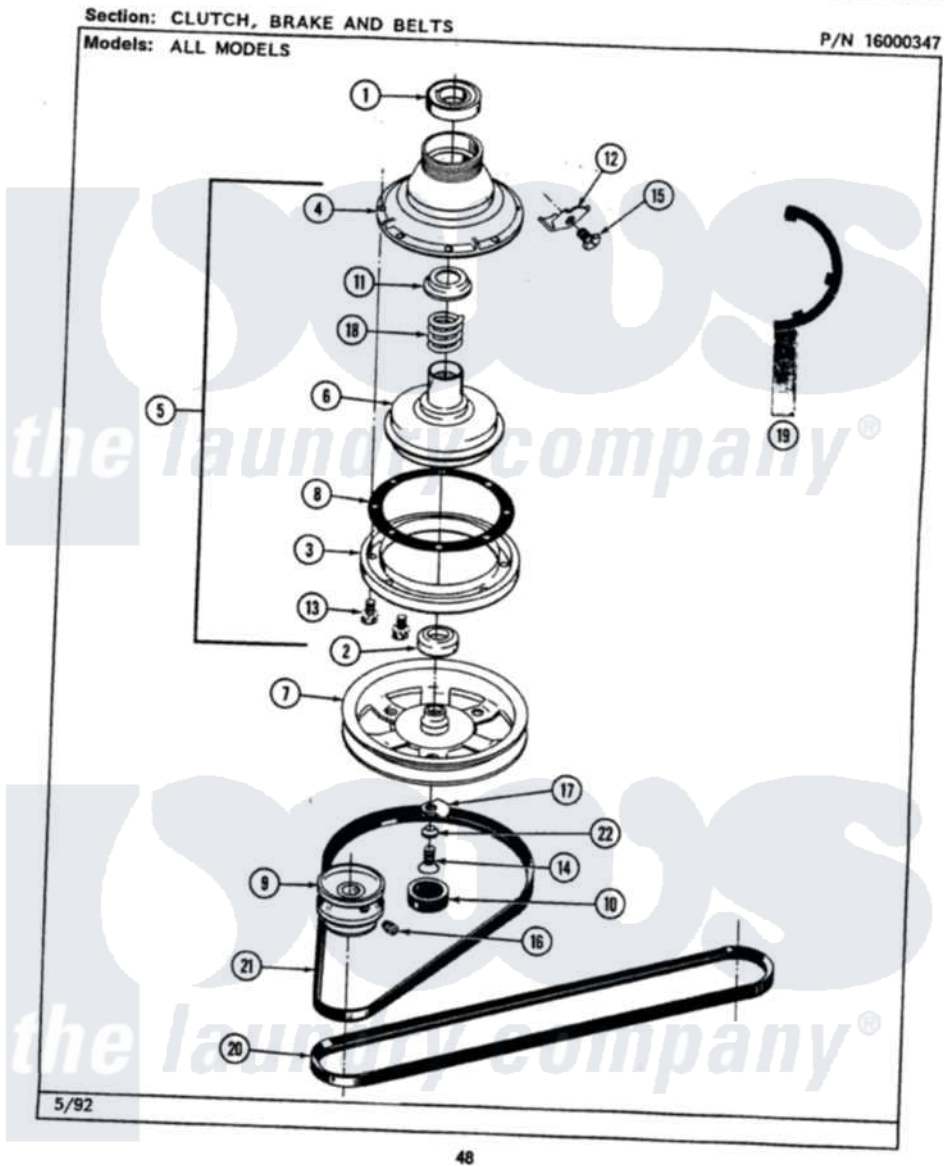

Maytag LAT8840BBL 03 - CLUTCH, BRAKE & BELTS

Maytag [Residential Maytag LAT8840BBL Washer Parts](#) Parts Diagram 03 - CLUTCH, BRAKE & BELTS
Click on the part number to view part

Item	Original Part Number	Replaced By	Status	Part Description
1	Y200720	22003441		Bearing, Rear
2	200835			Bearing, Brake Rotor
3	211043	6-2011900		Brake Asse
4	211045	6-2011900		Brake Asse
5	201190	6-2011900		Brake Asse
6	201126	6-2011900		Brake Asse
7	211059	6-2301530		Pulley
8	211042	6-2011900		Brake Asse
9	200816	6-2008160		Pulley- MO
10	211038		Not Available	CAP, OIL RETAINER
11	211039	6-2011900		Brake Asse
12	213325			Clip, Retaining
13	211000			SCREW, BRAKE DRUM (HEX HEAD)
14	211375	681582		Screw
15	213326			Bolt, Sems Retaining Clip
16	Y053241			Set Screw, Motor Pulley

17	211089		Lug, Stop Pulley
18	211041	6-2011900	Brake Asse
19	Y038315	038315	Tool
20	211124		Part Not Used
21	211125		V Belt, Drive Pulley
22	211090	22003555	Washer, Stop Lug