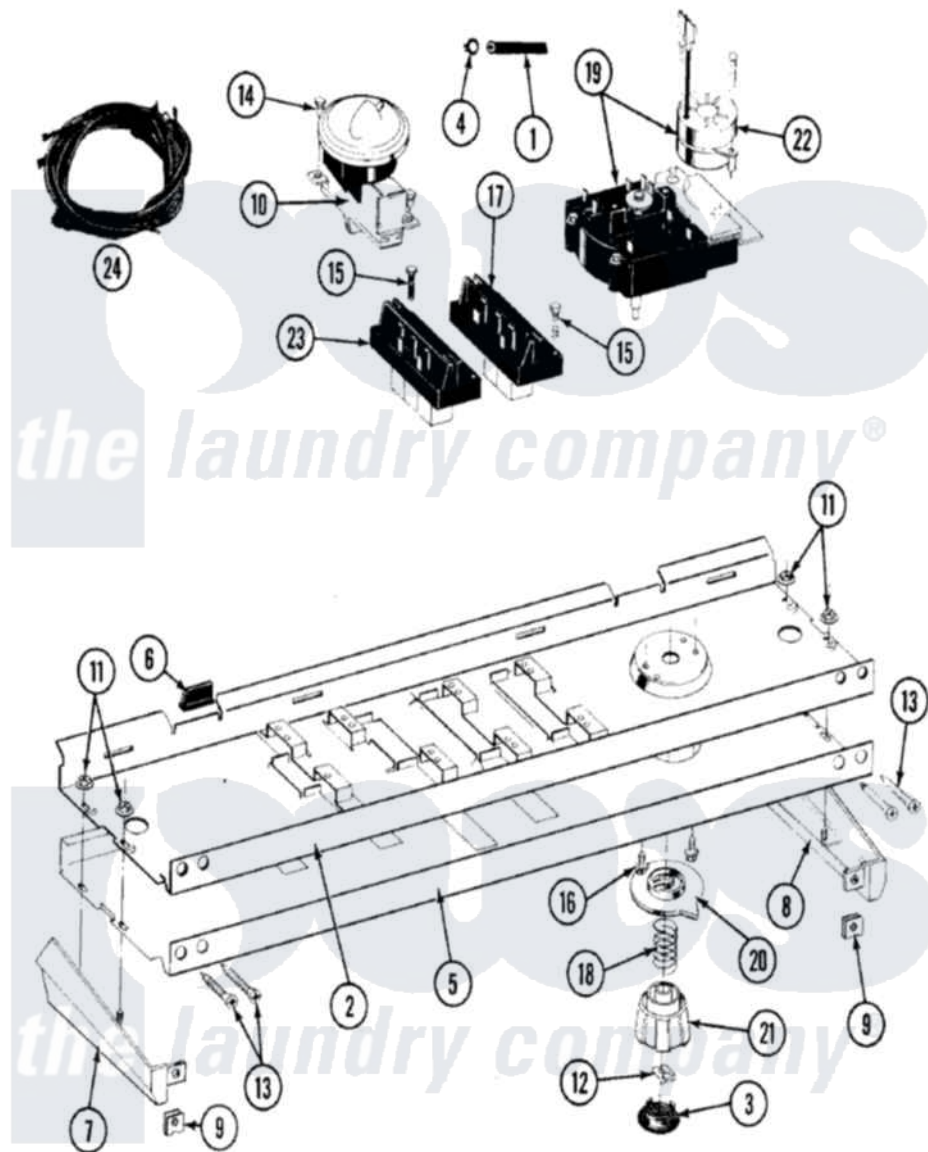

Maytag LAT8840BBL 04 - CONTROL PANEL

Maytag [Residential Maytag LAT8840BBL Washer Parts](#) Parts Diagram 04 - CONTROL PANEL
 Click on the part number to view part

Item	Original Part Number	Replaced By	Status	Part Description
1	212942	22001619		Tube, Water Level Switch
2	214809			Back Up Plate
3	215821		Not Available	CAP, KNOB
4	410296	596669		Clamp, Manifold
5	208115		Not Available	FACIA A8840/8820
6	214897			Pad, Control Panel
7	207215		Not Available	END CAP LH
8	207216		Not Available	END CAP RH
9	214894			Fastener, End Cap
10	207360			Infinite Level Press Switch
11	214872			Palnut, End Cap Note: Nut, Lamp Holder
12	211605			Bezel, Timer Dial
13	210932			Screw, No.8 X 9/16 Ctsk Note: Screw, Inlet Duct
14	211168	W10139210		Screw, 8-18 X 5/16
15	213117	67006908		Screw, Ice Rack

16	213966	3400014	Screw
17	207370		Speed Control Switch - 2 Butto
18	211065		Spring, Index Wheel
19	208120	Not Available	TIMER
20	215827	Not Available	TIMER DIAL SKIRT
21	215828		Knob, Timer
22	205033	22205033	Motor- Tim
23	207367	Not Available	TEMP CONTROL SWITCH - 4 BUTTON
24	207381	Not Available	WIRE HARNESS