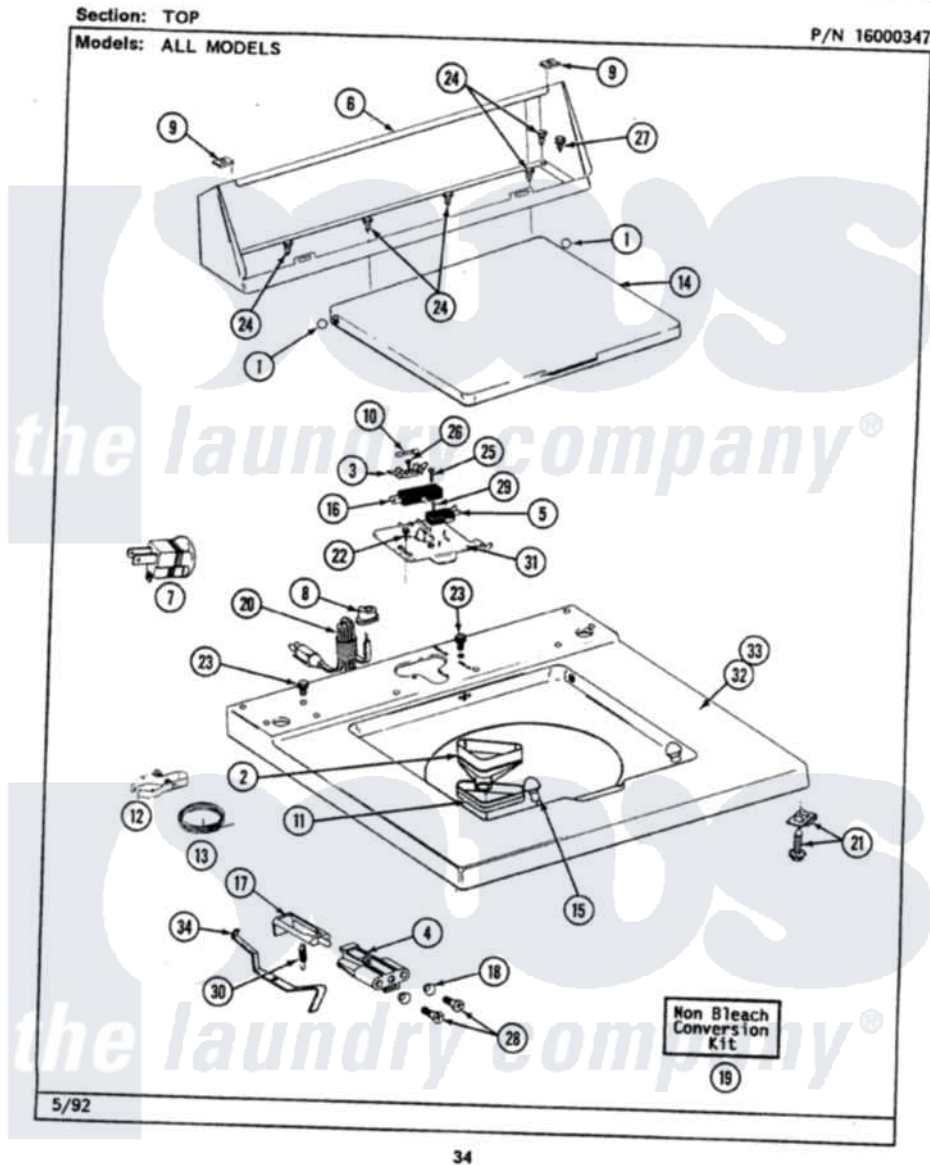

Maytag LAT8840BBL 05 - TOP

Maytag [Residential Maytag LAT8840BBL Washer Parts](#) Parts Diagram 05 - TOP
 Click on the part number to view part

Item	Original Part Number	Replaced By	Status	Part Description
1	211726			Hinge, Ball Lid
2	215578			Bleach Inlet Almond
3	207167			Block, Fuse
4	214279	204968		Plunger And Bracket Assembly--W
5	207166			Switch, Check
6	205635L		Not Available	CONSOLE (ALM)
7	Y201808			Converter
8	211881			Grommet, Cord Part Not Used-Gas Models Only
9	215075			Fastener, Control Panel To Console
10	207168	22001682		Switch Assembly, Lid W/4amp Fuse
11	214436			Gasket
12	301548			Clamp, Ground Wire
13	311155			Ground Wire And Clamp
14	216073L		Not Available	(ALMOND)---NA

15	212716		Bumper, Lid
16	205415	279347	Switch-Lid
17	215700		Not Available
18	211500		LID SWITCH PLUNGER
19	205997		Washer, Bracket To Top Cover
20	204590		Non-Bleach Conversion Kit
21	204445		Cord, Power
22	207159	489355	Screw And Fastener Assembly
23	210186	3370225	Screw, 8 X 1/2
24	211294	90767	Screw
25	213501		Screw, 8A X 3/8 HeX Washer Head Tapping
26	215705	Y311711	Screw, No.6-20 X 1-1/8 Inch
27	Y313559		Screw, Fuse Block
28	910182	25-7809	Screw
29	912012	3400409	Screw, No.6-20 1/2 Flthd Torx
30	213720		Screw
31	Y215699	22001678	Spring, Lid Switch
32	207170L		Bracket, Switch And Fuse
34	215704		Top Cover Assembly ALM----NA
			Lever, Unbalance