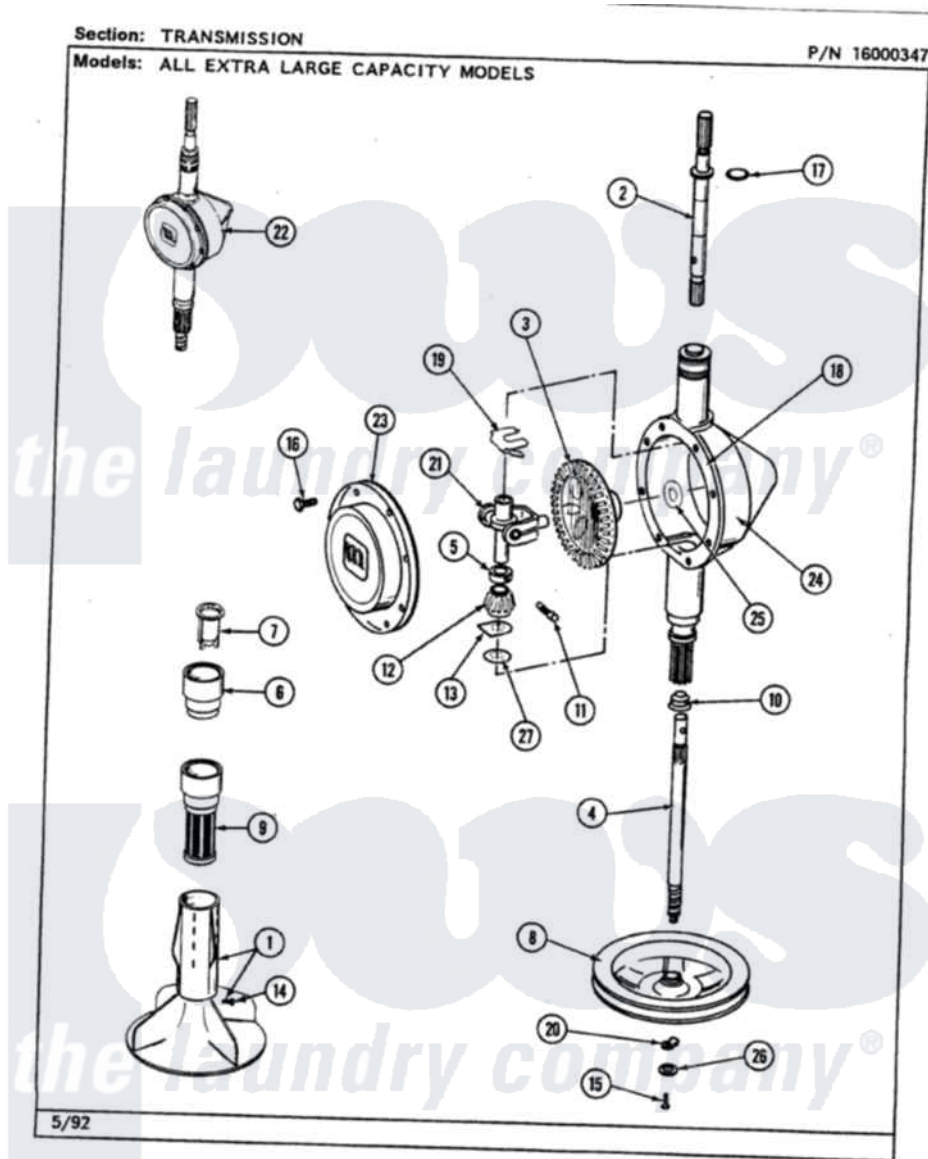

Maytag LAT8840BBL 06 - TRANSMISSION

42

Maytag Residential Maytag LAT8840BBL Washer Parts Parts Diagram 06 - TRANSMISSION
Click on the part number to view part

Item	Original Part Number	Replaced By	Status	Part Description
1	207228			Agitator W/Lock Screw
2	207153	6-2097820		Kit- Shaft
3	206713	6-2067130		Gear- Beve
4	215410	12001450		Ctr Shaft W/Collar Andkeeper- Dp
5	215415		Not Available	COLLAR, LOWER
7	215733			Dispensing Cup
8	211059	6-2301530		Pulley
9	207426			Lint Filter Deep
10	206602	207843		Lip Seal Repair Kit
11	Y206629			Pin, Collar
12	215401	W10221114		Pinion
13	215395			Plate, Clutch
14	206478		Not Available	SCREW & WASHER FOR AGITATOR
15	211375	681582		Screw
16	215417		Not Available	SCREW, TRANSMISSION

17	210690		COVER
18	Y058700	675652	Seal, Rubber
19	215581		Adhesive
20	211089		Spring, Agitator Shaft
21	206685	6-2066850	Lug, Stop Pulley
22	206707	6-2097750	Yoke
23	206628		Trans Dee
24	206624	6-2097750	Cover, Transmission
25	215394		Trans Dee
26	211090	22003555	Washer, Bevel Gear
27	211483	6-2114830	Washer, Stop Lug
			Washer- SP