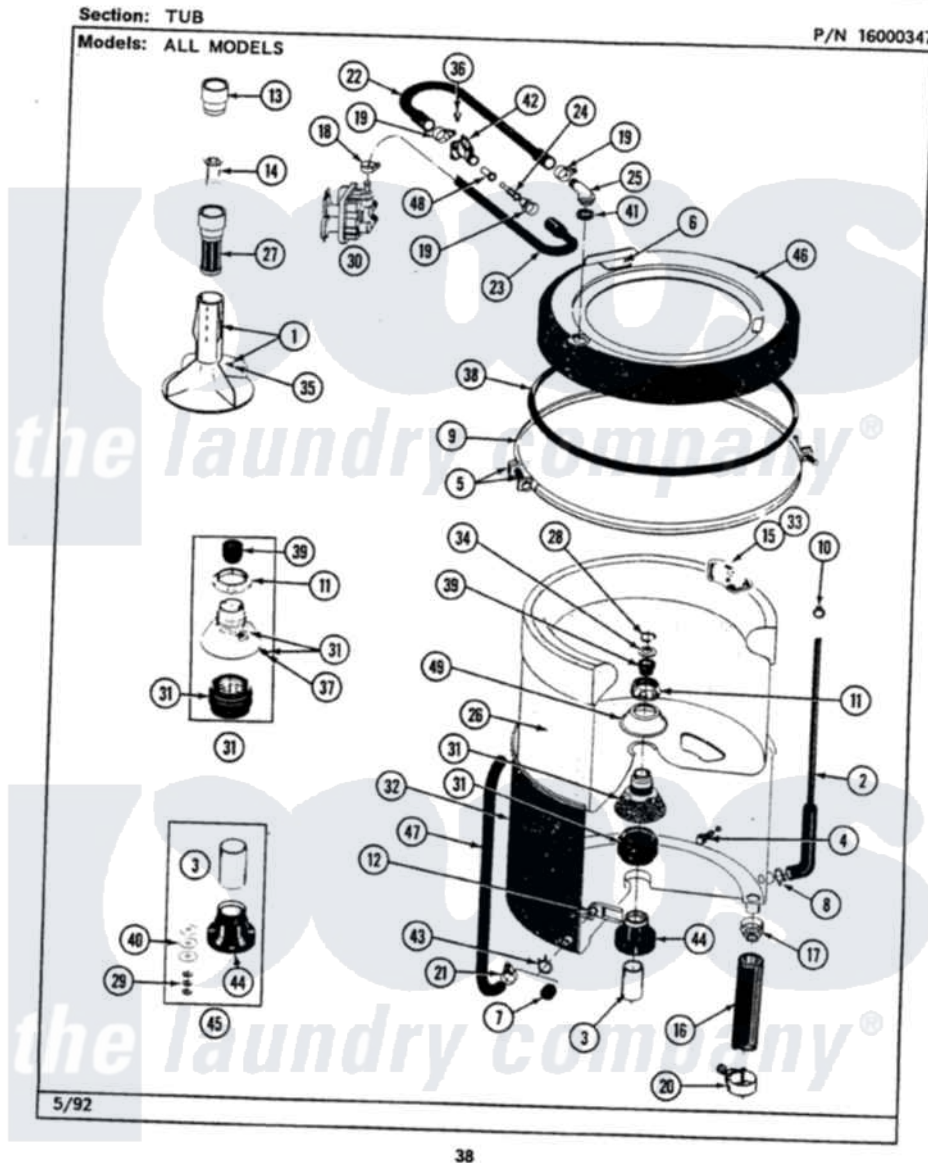

Maytag LAT8840BBL 07 - TUB

Maytag [Residential Maytag LAT8840BBL Washer Parts](#) Parts Diagram 07 - TUB
Click on the part number to view part

Item	Original Part Number	Replaced By	Status	Part Description
1	207228			Agitator W/Lock Screw
2	212942	22001619		Tube, Water Level Switch
3	211130			Bearing Liner, Tub Bearing
4	200744	W10175939		Bolt
"	205254	W10175938		Bolt
5	205529			Nut And Bolt Kit For Tub Clam
6	215232			Bumper, Unbalance
8	211641			Clamp, 1-1/16"
9	200846			Clamp - Tub Cover
10	410296	596669		Clamp, Manifold
11	211047	6-2110472		Nut- Clamp
12	214434			Spout, Deflector
14	215733			Dispensing Cup
16	213045			Hose, Outer Tub Part Not Used
17	200900	616099		Clamp
18	201575			Clamp, Hose

19	202515	596669	Clamp, Manifold
20	202574	3367052	Clamp, Hose
21	205161	489503	Clamp
22	Y215234		Hose, Injector Fill
23	213013		Hose, Injector
24	213015		Nozzle, Injector
25	215235		Tube, Injector
26	207831	Not Available	TUB, INNER (W/PLUG)
27	207426		Lint Filter Deep
28	Y015667		Retaining Ring
29	Y054867		Washer, Lock
30	205613		Water Valve
31	204012	6-2095720	Mounting S
32	205484		Tub, Outer Part Not Used
34	Y015666		Washer, Retaining -
35	206478	Not Available	SCREW & WASHER FOR AGITATOR
36	312620		Screw, Sems
37	211618	22001423	Set Screw, Mounting Stem
38	211232		Seal, Tub Cover
39	Y0A4298	6-0A57420	Seal- Agitator
40	211100		Washer, Outer Tub
41	215233		Seal For Injector Tube
42	215447		Sleeve For Injector
43	214739	596669	Clamp, Manifold
44	200824	6-2040130	Tub Bearin
45	204013	6-2040130	Tub Bearin
46	206380	Not Available	COVER, TUB
47	214433		Tube, Inlet Part Not Used
48	213016	216201	Nozzle
49	211210		Washer, Clamping Nut