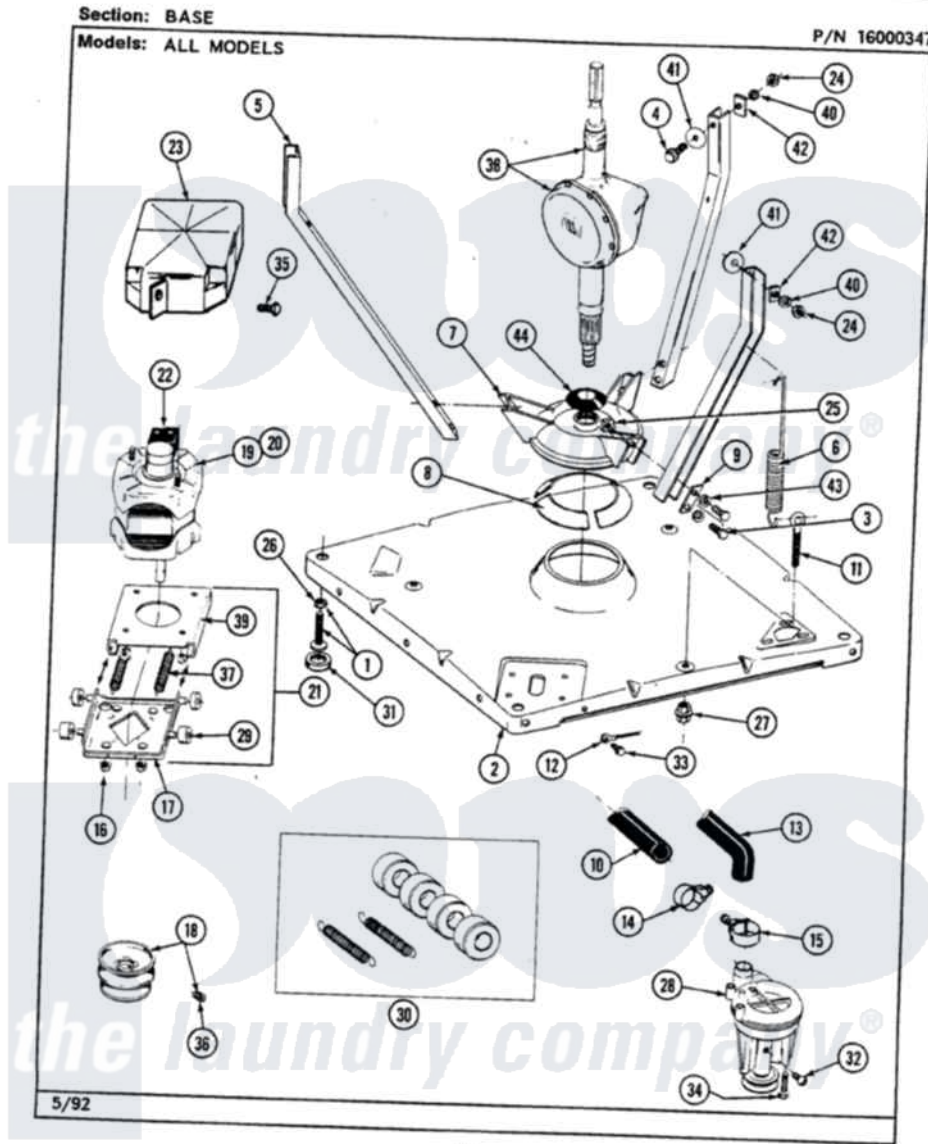

Maytag LAT8840BBW 01 - BASE

44

Maytag [Residential Maytag LAT8840BBW Washer Parts](#) Parts Diagram 01 - BASE
 Click on the part number to view part

Item	Original Part Number	Replaced By	Status	Part Description
1	Y302699	22003428		Leg, Adjustable
2	203274			Base With Damper Pads
3	Y015627			Screw- Hex
4	205254	W10175938		Bolt
"	200744	W10175939		Bolt
5	213053			Brace, Tub Part Not Used
6	213054			Centering Spring - 3 Used
7	203725			Damper W/Bolt And Clip
8	203956			Damper Pad Kit
9	213073			Washer, Double Brace
10	214767	22001448		Hose, Pump
11	213120	216416		Bolt, Eye/Centering Spring
12	204807			Ground Wire, Supp. Plte To Top Cover
13	213045			Hose, Outer Tub Part Not Used
14	200461	285655		Clamp, Hose