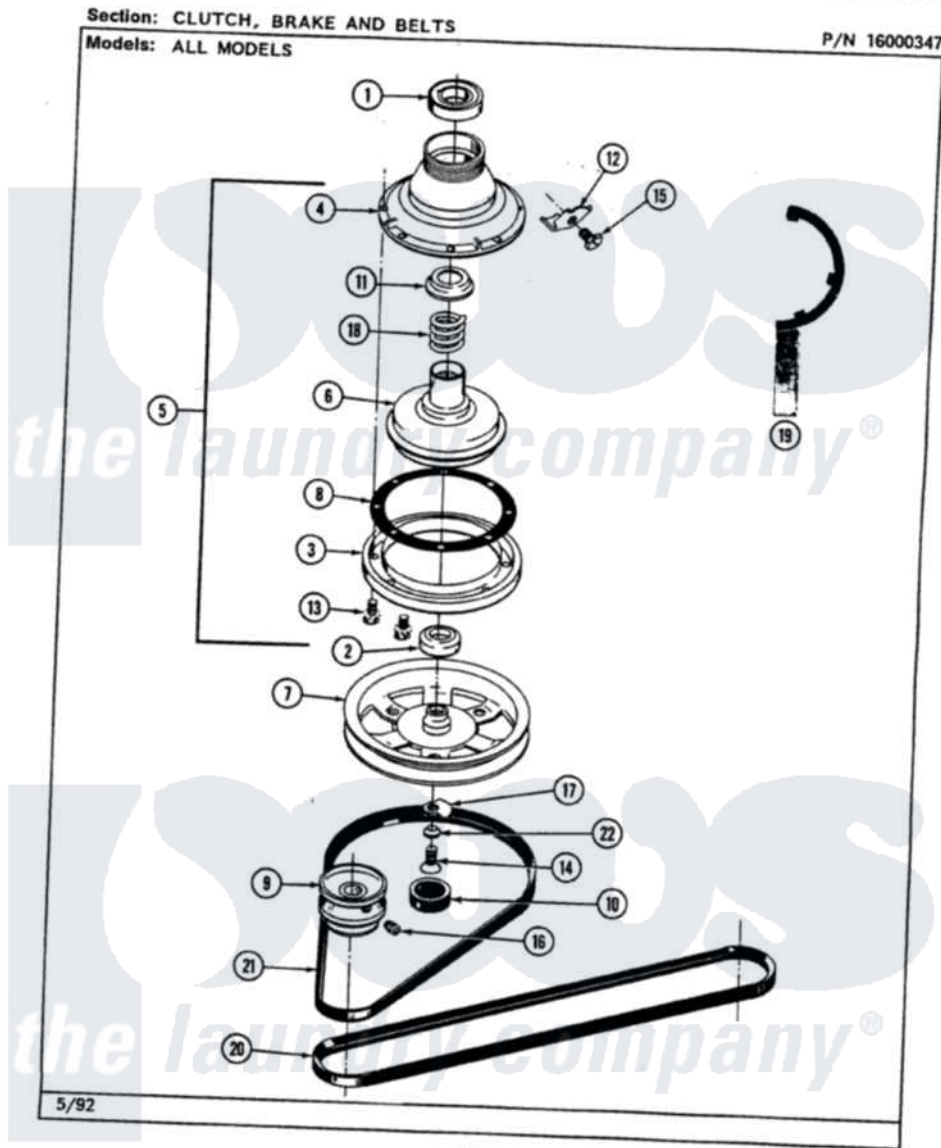

Maytag LAT8840BBW 03 - CLUTCH, BRAKE & BELTS

Maytag [Residential Maytag LAT8840BBW Washer Parts](#) Parts Diagram 03 - CLUTCH, BRAKE & BELTS
 Click on the part number to view part

Item	Original Part Number	Replaced By	Status	Part Description
1	Y200720	22003441		Bearing, Rear
2	200835			Bearing, Brake Rotor
3	211043	6-2011900		Brake Asse
4	211045	6-2011900		Brake Asse
5	201190	6-2011900		Brake Asse
6	201126	6-2011900		Brake Asse
7	211059	6-2301530		Pulley
8	211042	6-2011900		Brake Asse
9	200816	6-2008160		Pulley- MO
10	211038		Not Available	CAP, OIL RETAINER
11	211039	6-2011900		Brake Asse
12	213325			Clip, Retaining
13	211000			SCREW, BRAKE DRUM (HEX HEAD)
14	211375	681582		Screw
15	213326			Bolt, Sems Retaining Clip
16	Y053241			Set Screw, Motor Pulley

17	211089		Lug, Stop Pulley
18	211041	6-2011900	Brake Asse
19	Y038315	038315	Tool
20	211124		Part Not Used
21	211125		V Belt, Drive Pulley
22	211090	22003555	Washer, Stop Lug