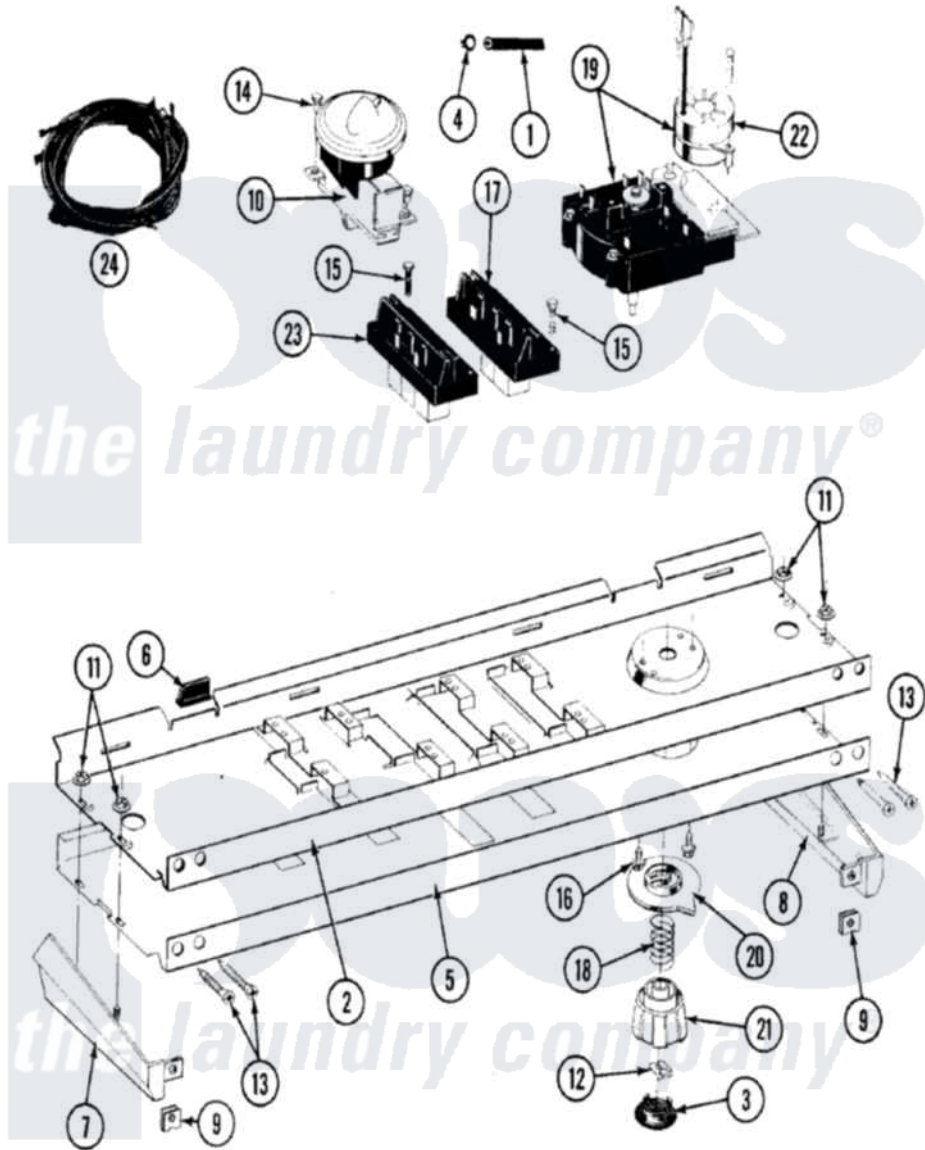

Maytag LAT8840BBW 04 - CONTROL PANEL

Maytag [Residential Maytag LAT8840BBW Washer Parts](#) Parts Diagram 04 - CONTROL PANEL
 Click on the part number to view part

Item	Original Part Number	Replaced By	Status	Part Description
1	212942	22001619		Tube, Water Level Switch
2	214809			Back Up Plate
3	215821		Not Available	CAP, KNOB
4	410296	596669		Clamp, Manifold
5	208115		Not Available	FACIA A8840/8820
6	214897			Pad, Control Panel
7	207215		Not Available	END CAP LH
8	207216		Not Available	END CAP RH
9	214894			Fastener, End Cap
10	207360			Infinite Level Press Switch
11	214872			Palnut, End Cap Note: Nut, Lamp Holder
12	211605			Bezel, Timer Dial
13	210932			Screw, No.8 X 9/16 Ctsk Note: Screw, Inlet Duct
14	211168	W10139210		Screw, 8-18 X 5/16
15	213117	67006908		Screw, Ice Rack

16	213966	3400014	Screw
17	207370		Speed Control Switch - 2 Butto
18	211065		Spring, Index Wheel
19	208120	Not Available	TIMER
20	215827	Not Available	TIMER DIAL SKIRT
21	215828		Knob, Timer
22	205033	22205033	Motor- Tim
23	207367	Not Available	TEMP CONTROL SWITCH - 4 BUTTON
24	207381	Not Available	WIRE HARNESS