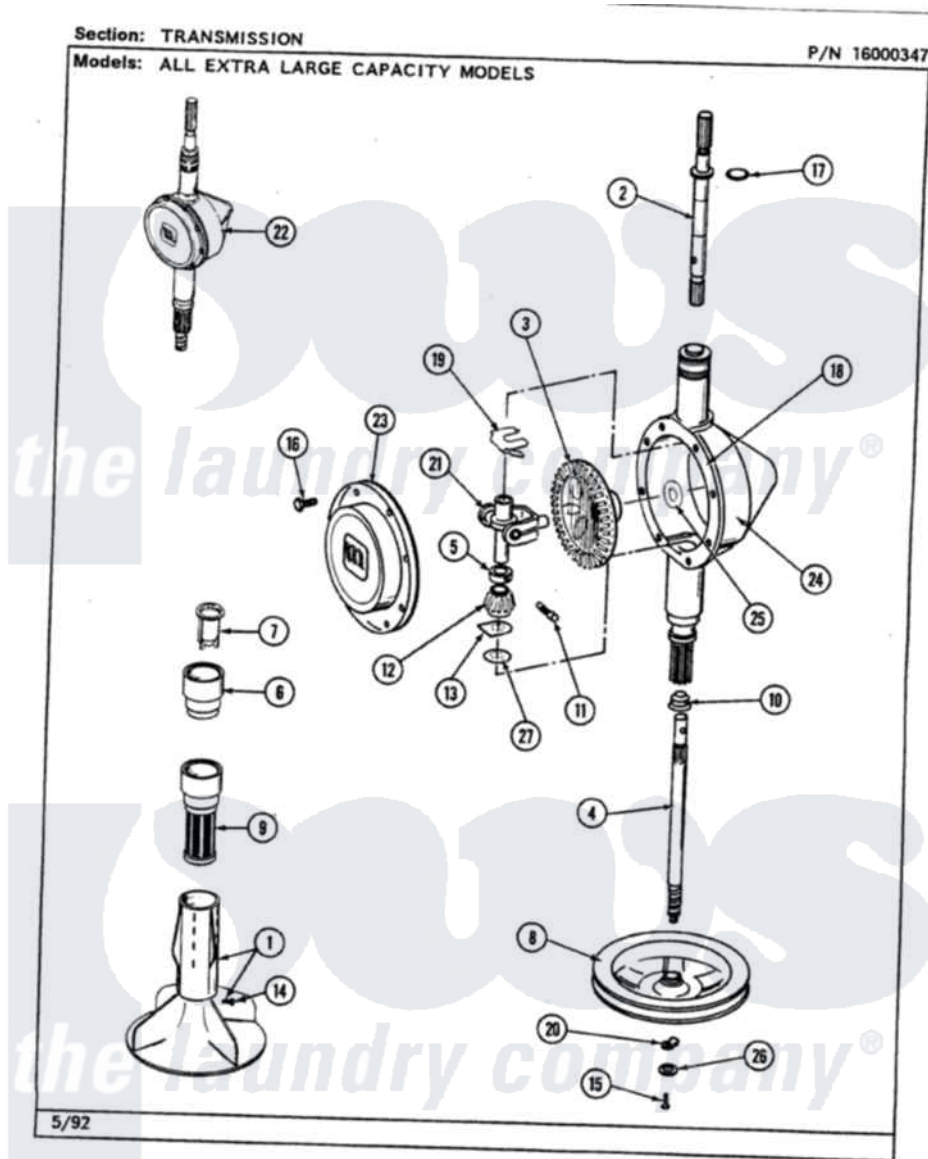

Maytag LAT8840BBW 06 - TRANSMISSION

42

Maytag [Residential Maytag LAT8840BBW Washer Parts](#) Parts Diagram 06 - TRANSMISSION
Click on the part number to view part

Item	Original Part Number	Replaced By	Status	Part Description
1	207228			Agitator W/Lock Screw
2	207153	6-2097820		Kit- Shaft
3	206713	6-2067130		Gear- Beve
4	215410	12001450		Ctr Shaft W/Collar Andkeeper-Dp
5	215415		Not Available	COLLAR, LOWER
7	215733			Dispensing Cup
8	211059	6-2301530		Pulley
9	207426			Lint Filter Deep
10	206602	207843		Lip Seal Repair Kit
11	Y206629			Pin, Collar
12	215401	W10221114		Pinion
13	215395			Plate, Clutch
14	206478		Not Available	SCREW & WASHER FOR AGITATOR
15	211375	681582		Screw
16	215417		Not Available	SCREW, TRANSMISSION

16	213417	Not Available	COVER
17	210690		Seal, Rubber
18	Y058700	675652	Adhesive
19	215581		Spring, Agitator Shaft
20	211089		Lug, Stop Pulley
21	206685	6-2066850	Yoke
22	206707	6-2097750	Trans Dee
23	206628		Cover, Transmission
24	206624	6-2097750	Trans Dee
25	215394		Washer, Bevel Gear
26	211090	22003555	Washer, Stop Lug
27	211483	6-2114830	Washer- SP