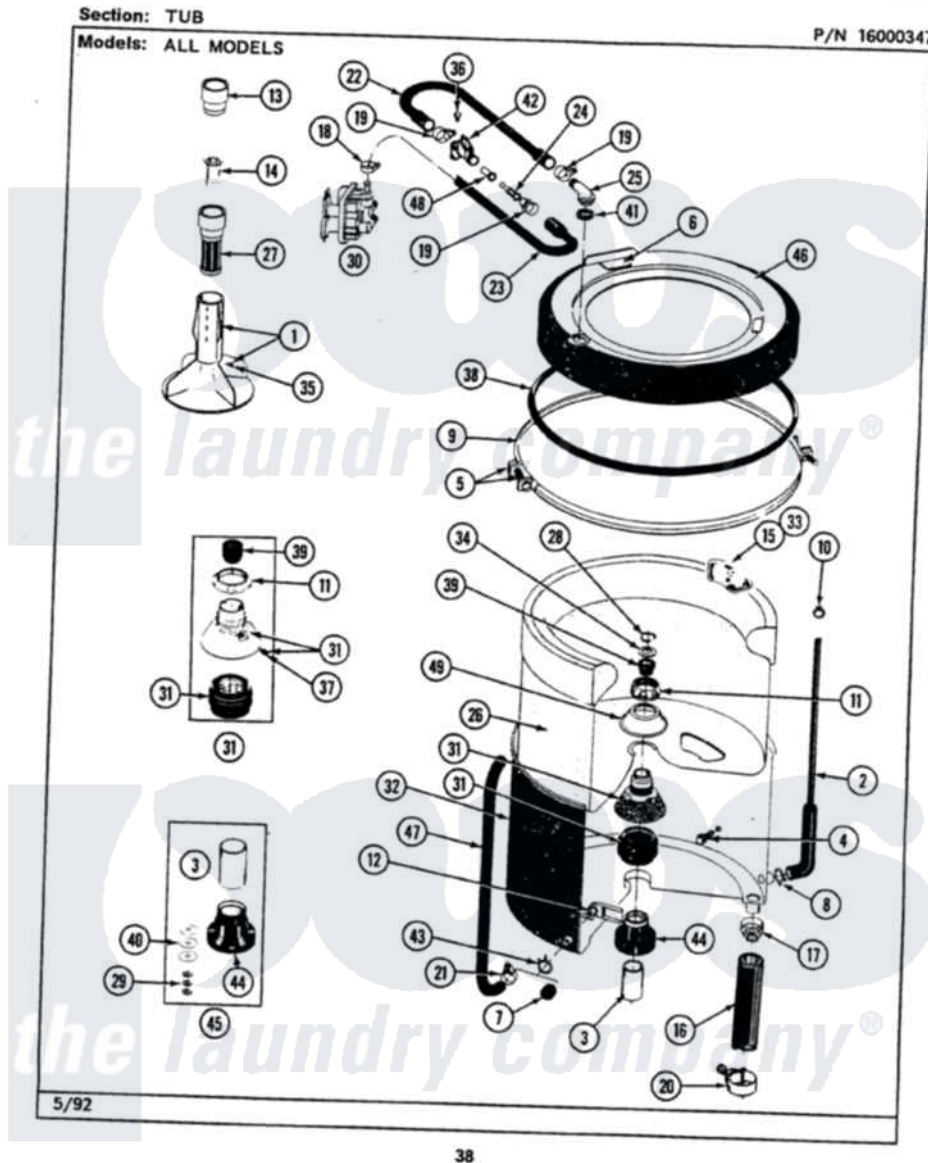

# Maytag LAT8840BBW 07 - TUB

Maytag [Residential Maytag LAT8840BBW Washer Parts](#) Parts Diagram 07 - TUB  
Click on the part number to view part

Item	Original Part Number	Replaced By	Status	Part Description
1	<a href="#">207228</a>			Agitator W/Lock Screw
2	212942	<a href="#">22001619</a>		Tube, Water Level Switch
3	<a href="#">211130</a>			Bearing Liner, Tub Bearing
4	200744	<a href="#">W10175939</a>		Bolt
"	205254	<a href="#">W10175938</a>		Bolt
5	<a href="#">205529</a>			Nut And Bolt Kit For Tub Clam
6	<a href="#">215232</a>			Bumper, Unbalance
8	<a href="#">211641</a>			Clamp, 1-1/16"
9	<a href="#">200846</a>			Clamp - Tub Cover
10	410296	<a href="#">596669</a>		Clamp, Manifold
11	211047	<a href="#">6-2110472</a>		Nut- Clamp
12	<a href="#">214434</a>			Spout, Deflector
14	<a href="#">215733</a>			Dispensing Cup
16	<a href="#">213045</a>			Hose, Outer Tub Part Not Used
17	200900	<a href="#">616099</a>		Clamp
18	<a href="#">201575</a>			Clamp, Hose