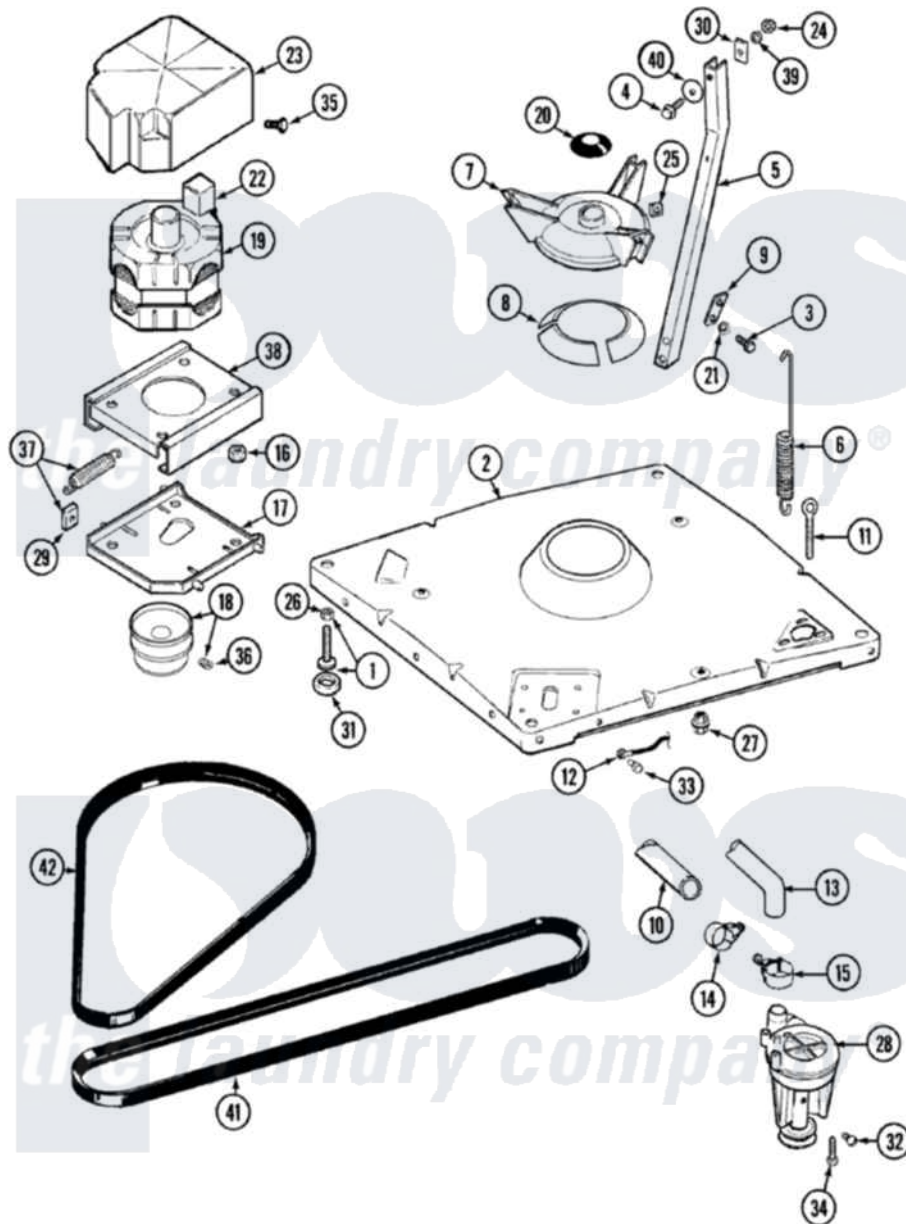

# Maytag LAT8904AAE 01 - BASE

Maytag Residential Maytag LAT8904AAE Washer Parts Parts Diagram 01 - BASE  
 Click on the part number to view part

Item	Original Part Number	Replaced By	Status	Part Description
1	Y302699	<a href="#">22003428</a>		Leg, Adjustable
2	22001172	<a href="#">22002150</a>		Base
3	<a href="#">Y015627</a>			Screw- Hex
4	205254	<a href="#">W10175938</a>		Bolt
"	200744	<a href="#">W10175939</a>		Bolt
5	<a href="#">213053</a>			Brace, Tub Part Not Used
6	<a href="#">22001300</a>			Spring, Centering
7	<a href="#">203725</a>			Damper W/Bolt And Clip
8	<a href="#">203956</a>			Damper Pad Kit
9	<a href="#">213073</a>			Washer, Double Brace
10	214767	<a href="#">22001448</a>		Hose, Pump
11	<a href="#">216416</a>			Bolt, Eye/Centering Spring
12	<a href="#">901220</a>			Ground Wire
13	<a href="#">213045</a>			Hose, Outer Tub Part Not Used
14	202574	<a href="#">3367052</a>		Clamp, Hose
15	202574	<a href="#">3367052</a>		Clamp, Hose