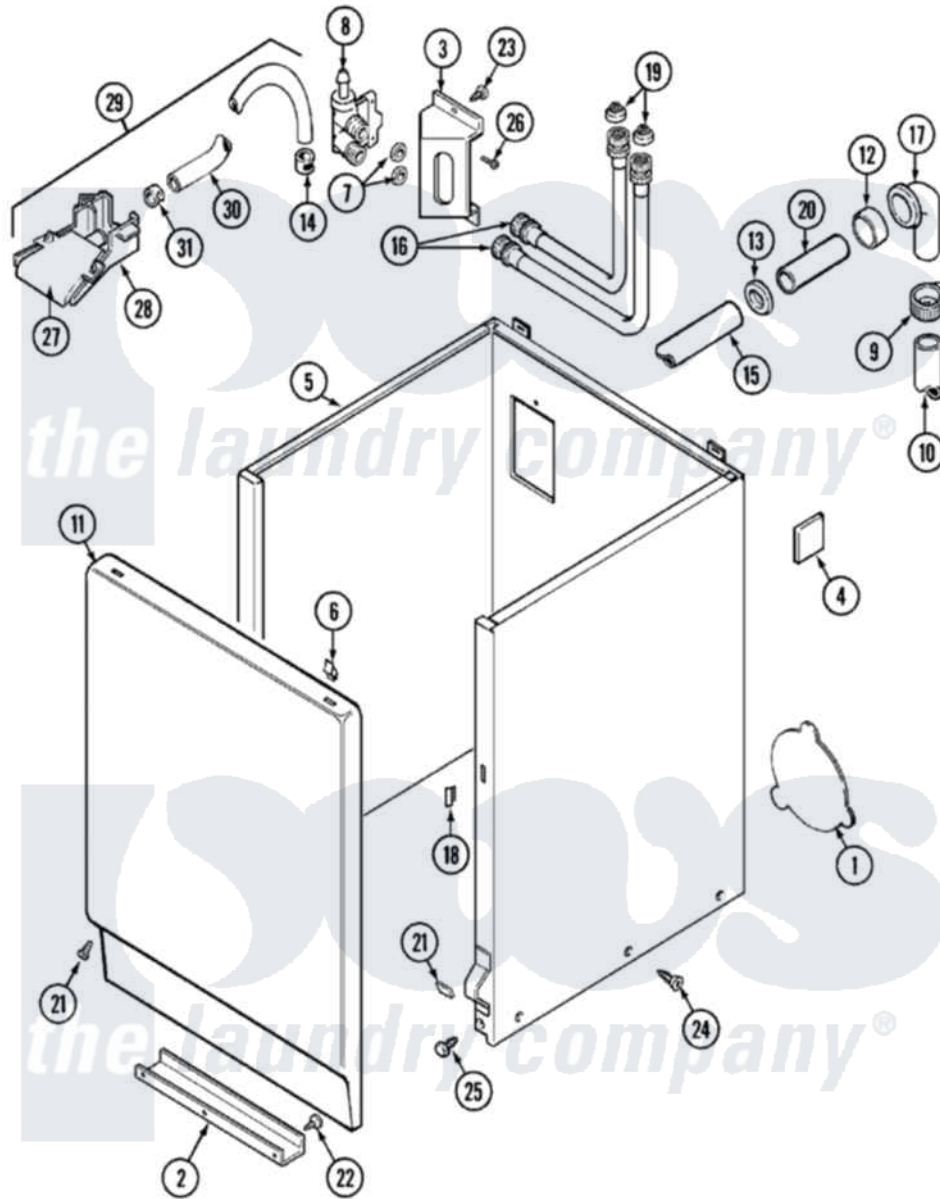

# Maytag LAT8904AAE 02 - CABINET

Maytag [Residential Maytag LAT8904AAE Washer Parts](#) Parts Diagram 02 - CABINET  
 Click on the part number to view part

Item	Original Part Number	Replaced By	Status	Part Description
1	211294	<a href="#">90767</a>		Screw, 8A X 3/8 HeX Washer Head Tapping
"	211878		Not Available	PLATE, ACCESS
2	<a href="#">213846</a>			Guard, Belt
3	214812	<a href="#">22002361</a>		Bracket, Water Valve
4	<a href="#">215058</a>			Pad, Cabinet Bumper
5	22001302	<a href="#">22004425</a>		Cabinet White Aspack
6	212982	<a href="#">22001650</a>		Fastener, Spring
7	<a href="#">Y013783</a>			Washer, Inlet Hose
8	214337	<a href="#">96160</a>		Screen
"	<a href="#">22001138</a>			Valve, Water
9	200908	<a href="#">285655</a>		Clamp, Hose
10	<a href="#">Y059149</a>			(7/8" I.D. CARTON OF 50 FT.)
"	<a href="#">216017</a>			Hose, Drain
11	<a href="#">22001144</a>			Damper, Sound
"	<a href="#">22001143</a>			Damper, Sound