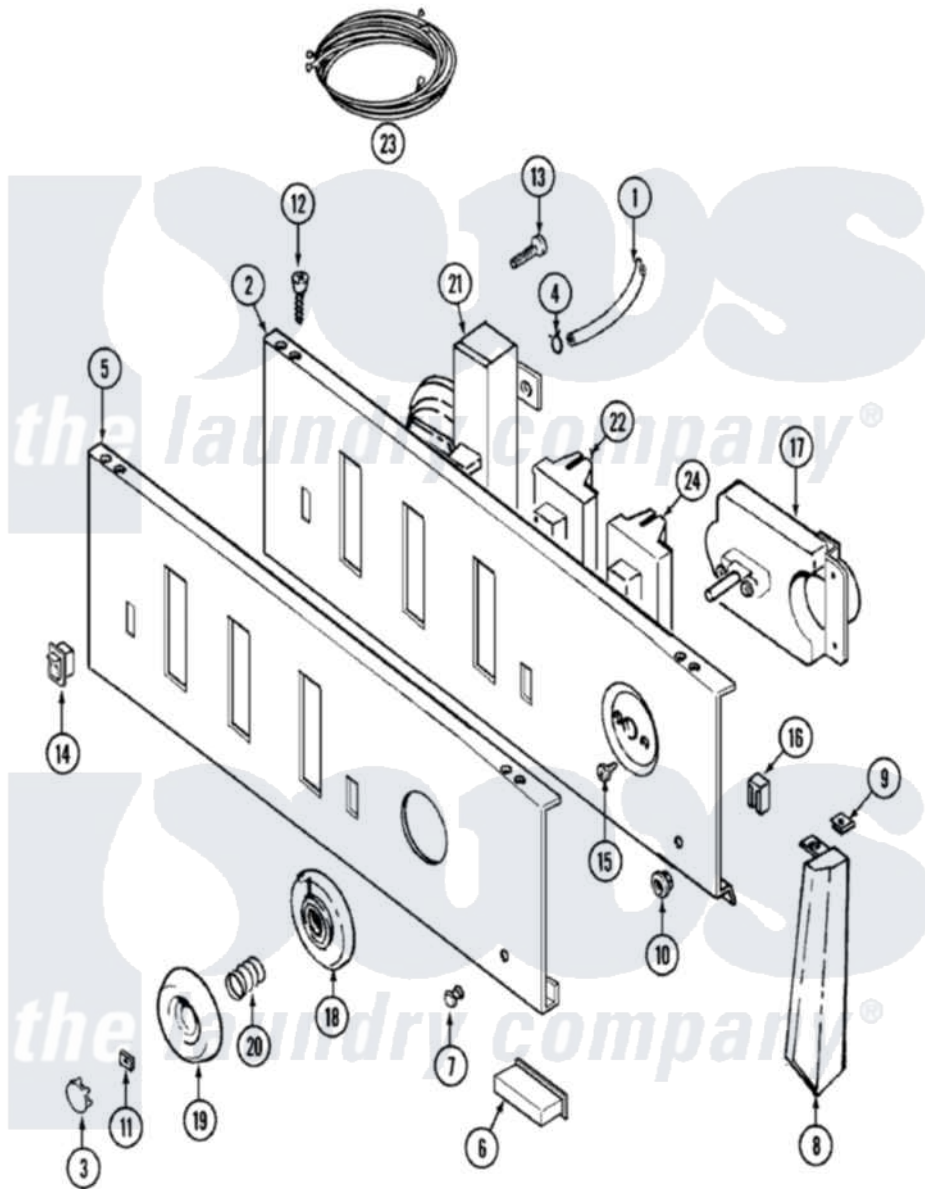

Maytag LAT8904AAE 04 - CONTROL PANEL

Maytag [Residential Maytag LAT8904AAE Washer Parts](#) Parts Diagram 04 - CONTROL PANEL
 Click on the part number to view part

Item	Original Part Number	Replaced By	Status	Part Description
1	22001036	22001619		Tube, Water Level Switch
2	204807			Ground Wire, Supp. Plte To Top Cover
"	22001133			Plate, Support
"	315483	3370225		Screw
3	216250	22001446		Cap, Knob
4	410296	596669		Clamp, Manifold
5	22001335			Panel, Control
6	214897			Pad, Control Panel
7	22001215	7730P011-60		Lens, Indicator Light
8	22001291			End Cap, Control Panel
"	22001289		Not Available	END CAP, CTRL. PNL. (LT-WHT)
"	22001564			Cap, End
"	22001565		Not Available	CAP, END (LT-WHT)
9	214894			Fastener, End Cap
10	214872			Palnut, End Cap Note: Nut,

10	214972		Lamp Holder
11	211605		Bezel, Timer Dial
12	210932		Screw, No.8 X 9/16 Ctsk Note: Screw, Inlet Duct
13	211168	W10139210	Screw, 8-18 X 5/16
14	22001135		Switch, Rocker
15	216412		Screw, Bracket To Timer
16	903115		Lock Light
17	22001024		Timer
18	22001265		Bezel, Timer Knob
19	22001198	Not Available	KNOB, TIMER (WHT)
20	211065		Spring, Index Wheel
21	208286	Not Available	SWITCH, INFINITE (WHT)
22	22001214	Not Available	SWITCH, WATER TEMP. (WHT)
23	22001336	Not Available	WIRE HARNESS, MAIN
24	22001212		Switch, Speed
25	22001094		Manual, Use And Care
"	16000327	Not Available	GUIDE, QUICK REF. - MAYTAG