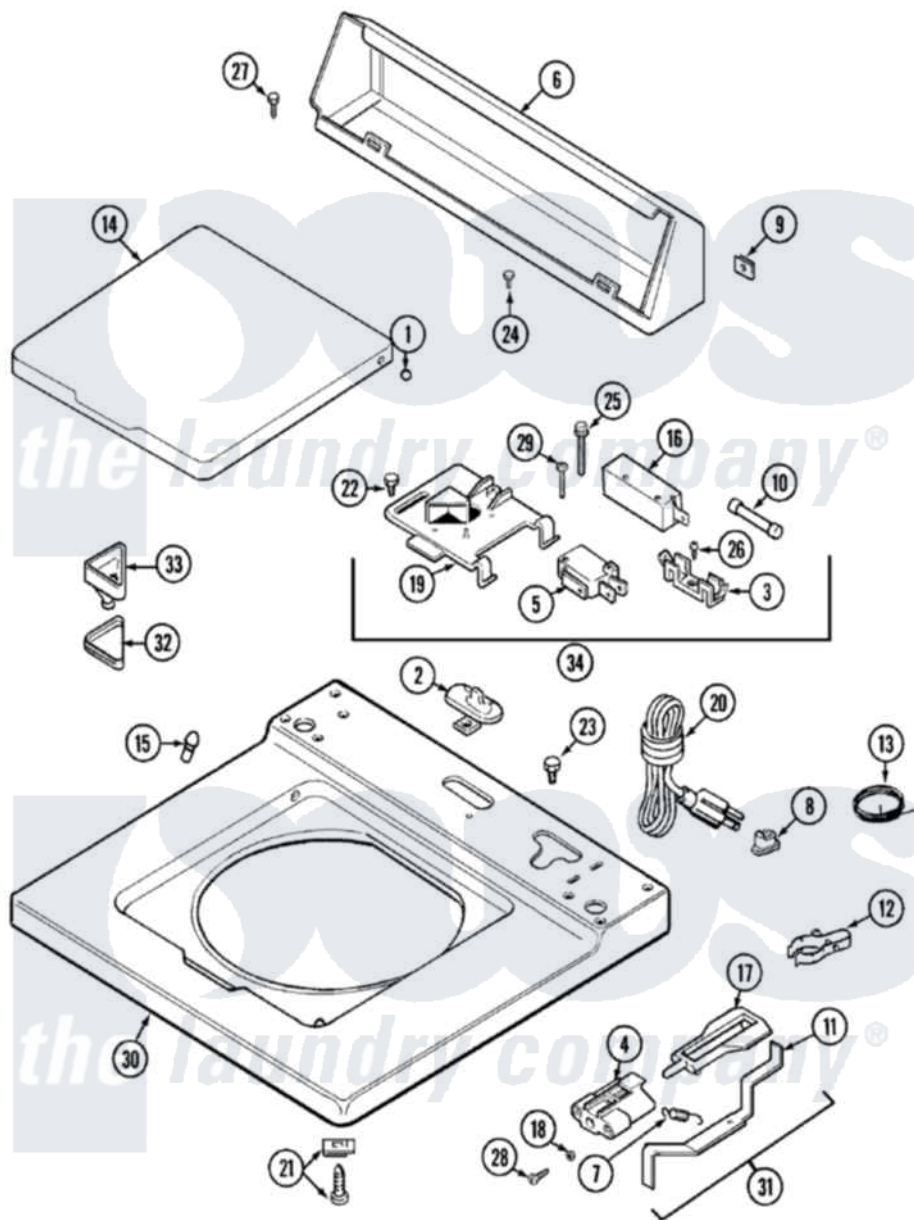

Maytag LAT8904AAE 05 - TOP

Maytag [Residential Maytag LAT8904AAE Washer Parts](#) Parts Diagram 05 - TOP
 Click on the part number to view part

Item	Original Part Number	Replaced By	Status	Part Description
1	211726			Hinge, Ball Lid
2	207159	489355		Screw, 8 X 1/2
"	22001298			Cap, Top Cover
3	207167			Block, Fuse
4	216256		Not Available	BRACKET, UNBALANCE
5	207166			Switch, Check
6	205635			Console
7	213720			Spring, Lid Switch
8	211881			Grommet, Cord Part Not Used-Gas Models Only
9	215075			Fastener, Control Panel To Console
10	207168	22001682		Switch Assembly, Lid W/4amp Fuse
11	22001136			Lever, Unbalance
12	301548			Clamp, Ground Wire
13	311155			Ground Wire And Clamp

14	22001028	22001893	Lid
"	22001206	22001893	Lid
15	212716		Bumper, Lid
16	205415	279347	Switch-Lid
17	216255		Plunger, Lid Switch
18	211500		Washer, Bracket To Top Cover
19	Y215699	22001678	Bracket, Switch And Fuse
20	208194	22003062	Cord, Power
21	204445		Screw And Fastener Assembly
22	207159	489355	Screw, 8 X 1/2
23	315483	3370225	Screw
24	216423	3370225	Screw
25	213501		Screw, No.6-20 X 1-1/8 Inch
26	Y311711		Screw, Fuse Block
27	Y313559		Screw
28	910182	25-7809	Screw, No.6-20 1/2 Flthd Torx
29	22001352		Screw, Check Switch
30	22001119		Top, Main
31	22001311		Unbalance Lever Assembly
32	215374	Not Available	GASKET FOR BLEACH CUP
33	22001202	22001006	Cup, Bleach
34	207176	22001682	Switch Assembly, Lid W/4amp Fuse