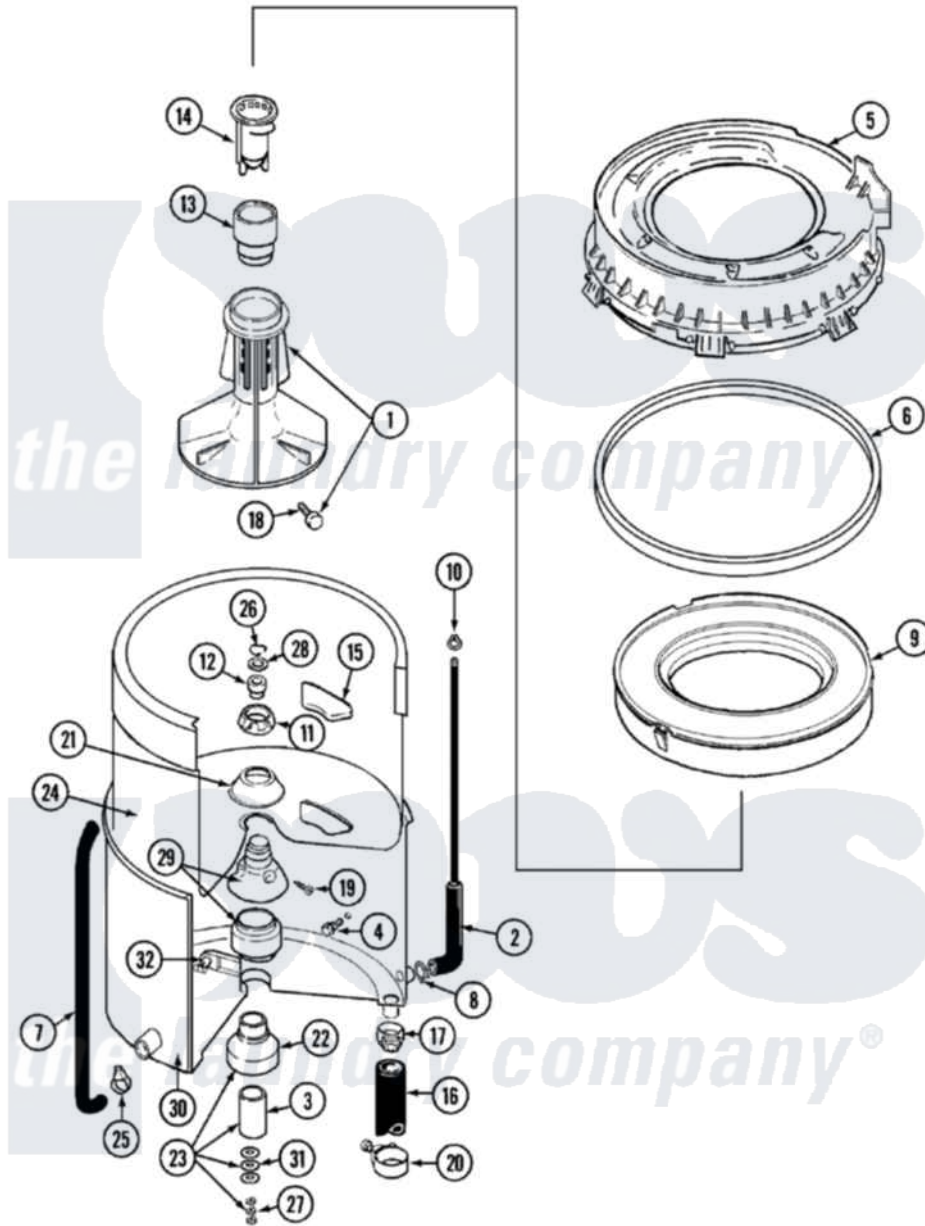

Maytag LAT8904AAE 07 - TUB

Maytag [Residential Maytag LAT8904AAE Washer Parts](#) Parts Diagram 07 - TUB
 Click on the part number to view part

Item	Original Part Number	Replaced By	Status	Part Description
1	207228			Agitator W/Lock Screw
2	22001036	22001619		Tube, Water Level Switch
3	211130			Bearing Liner, Tub Bearing
4	200744	W10175939		Bolt
"	205254	W10175938		Bolt
5	22001299			Tub Cover And Gasket Assembly
6	Y22001201	22001007		Gasket, Cover To Tub
7	22001320			Tube, Bleach
8	211641			Clamp, 1-1/16"
9	22001142			Ring, Balance
10	410296	596669		Clamp, Manifold
11	211047	6-2110472		Nut- Clamp
12	Y0A4298	6-0A57420		Seal- Agitator
13	22001295			Housing, Dispenser
14	22001294			Cup, Dispensing
15	207219			Filter, Self-Cleaning

16	213045		Hose, Outer Tub Part Not Used
17	201011	285655	Clamp, Hose
18	206478		Not Available
19	211618	22001423	Set Screw, Mounting Stem
20	202574	3367052	Clamp, Hose
21	211210		Washer, Clamping Nut
22	200824	6-2040130	Tub Bearin
23	204013	6-2040130	Tub Bearin
24	22001139		Tub, Inner
25	205161	489503	Clamp
26	Y015667		Retaining Ring
27	Y054867		Washer, Lock
28	Y015666		Washer, Retaining -
29	204012	6-2095720	Mounting S
30	22001114		Not Available
31	211100		TUB, OUTER (EX. LARGE)
32	214434		Washer, Outer Tub
			Spout, Deflector