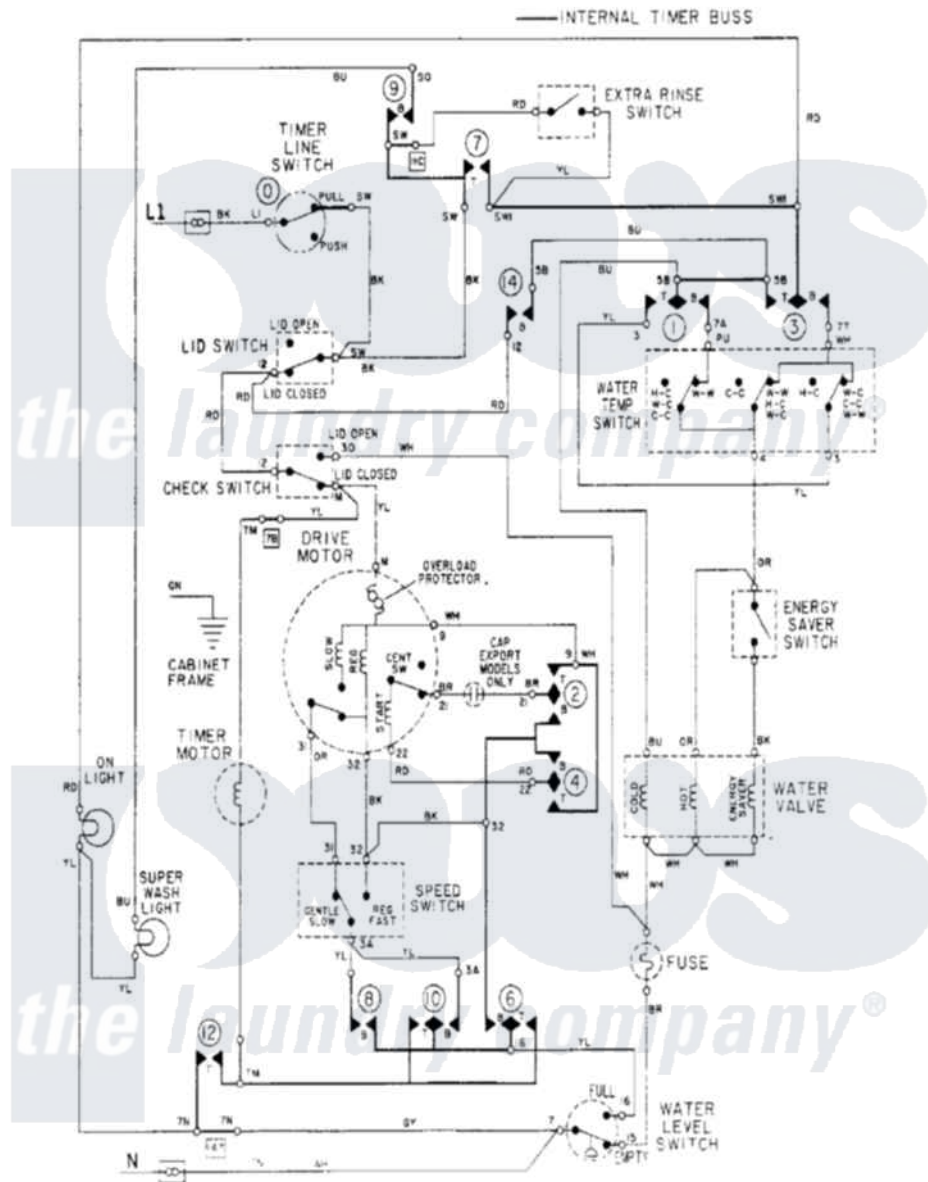

# Maytag LAT8904AAE 08 - WIRING INFORMATION

Maytag Residential Maytag LAT8904AAE Washer Parts Parts Diagram 08 - WIRING INFORMATION  
 Click on the part number to view part

Item	Original Part Number	Replaced By	Status	Part Description
NI	15001285		Not Available	WIRING INFORMATION