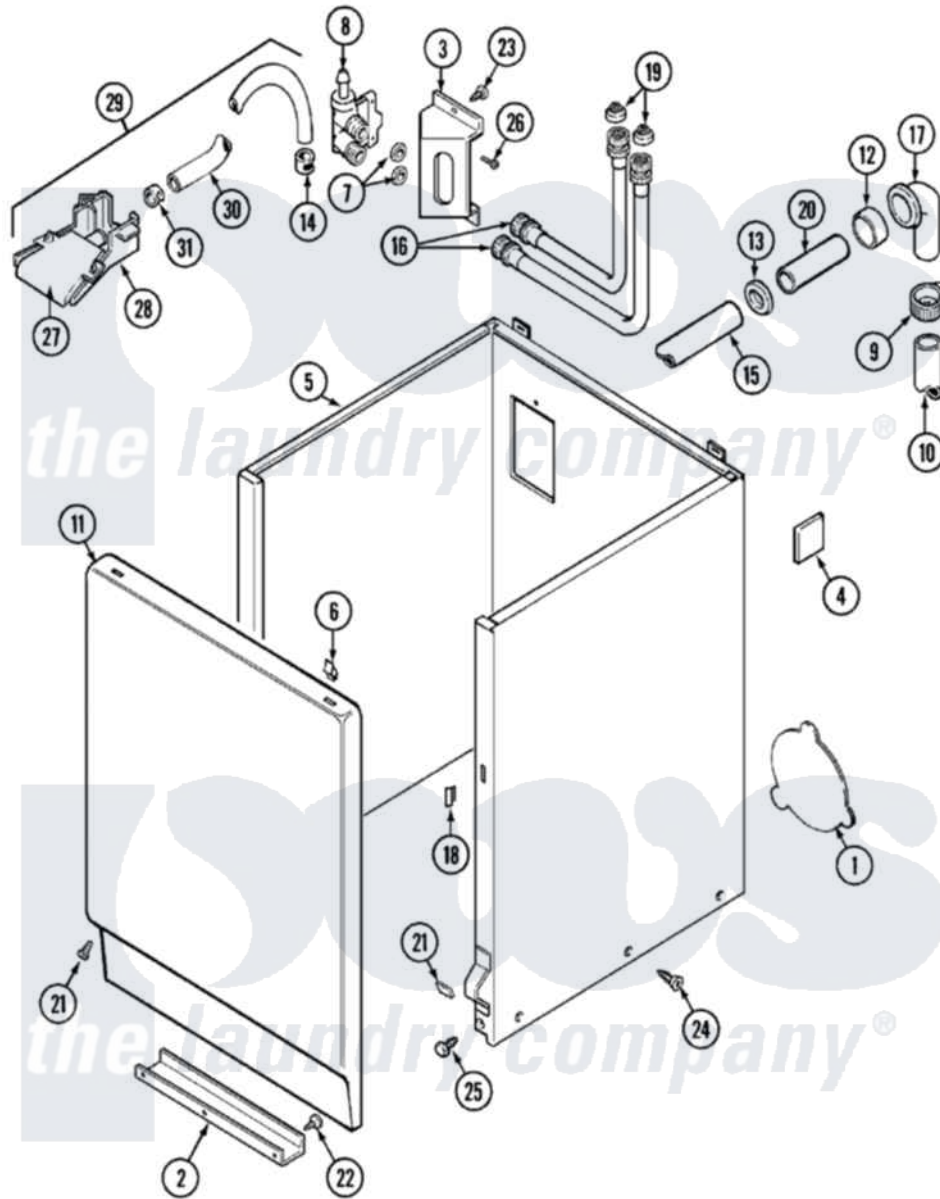

Maytag LAT8904AAL 02 - CABINET

Maytag [Residential Maytag LAT8904AAL Washer Parts](#) Parts Diagram 02 - CABINET
 Click on the part number to view part

Item	Original Part Number	Replaced By	Status	Part Description
1	211294	90767		Screw, 8A X 3/8 HeX Washer Head Tapping
"	211878		Not Available	PLATE, ACCESS
2	213846			Guard, Belt
3	214812	22002361		Bracket, Water Valve
4	215058			Pad, Cabinet Bumper
5	22001303			Cabinet ---NA
6	212982	22001650		Fastener, Spring
7	Y013783			Washer, Inlet Hose
8	214337	96160		Screen
"	22001138			Valve, Water
9	200908	285655		Clamp, Hose
10	Y059149			(7/8" I.D. CARTON OF 50 FT.)
"	216017			Hose, Drain
11	22001144			Damper, Sound
"	22001143			Damper, Sound

"	216078L	Not Available	PANEL, FRONT (ALM) SUB
12	214765		Gasket, Siphon Break
13	202574	3367052	Clamp, Hose
14	216169	596669	Clamp, Manifold
15	214767	22001448	Hose, Pump
16	202860		Inlet Hose Assembly
17	Y216016	W10116738	Elbow
18	214376	22002331	Spacer, Front Panel
19	200961	12001413	Strainer And Washer Kit
20	206638		Siphon Break
"	Y014874		Screw, Idler Arm And Sleeve
21	204439		Screw And Fstner Assembly
22	211294	90767	Screw, 8A X 3/8 HeX Washer Head Tapping
23	212276	W10116760	Screw
24	213007		Xfor Cabinet See Cabinet, Back
25	213121	3400111	Screw, 12-14 X 5/8
"	213122	27001200	Screw
26	Y313561		Screw----NA
27	22001187		Injector
28	22001186		Injector
29	22001304		Water Injector Assembly
30	22001190		Hose, Injector
31	216170	489503	Clamp