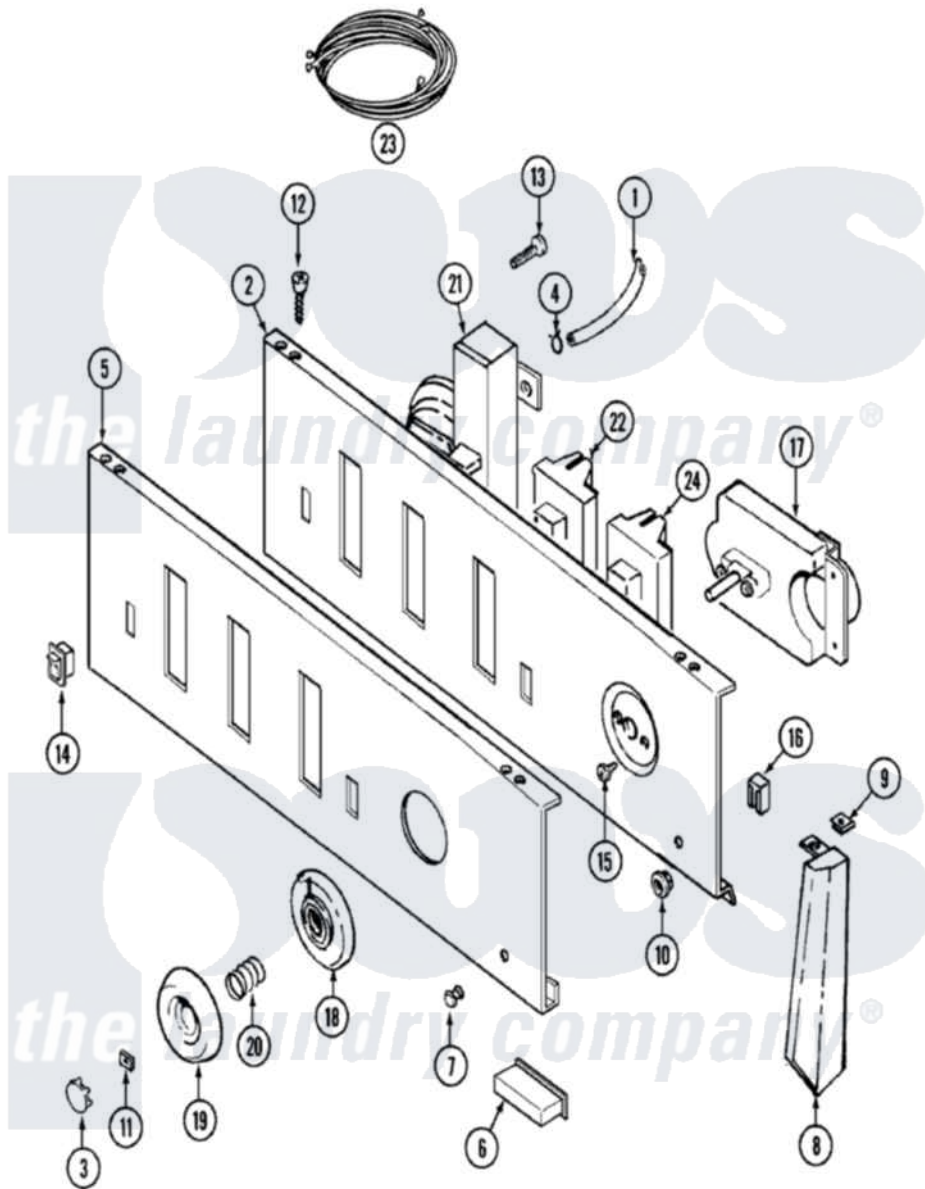

Maytag LAT8904AAL 04 - CONTROL PANEL

Maytag [Residential Maytag LAT8904AAL Washer Parts](#) Parts Diagram 04 - CONTROL PANEL
 Click on the part number to view part

Item	Original Part Number	Replaced By	Status	Part Description
1	22001036	22001619		Tube, Water Level Switch
2	315483	3370225		Screw
"	204807			Ground Wire, Supp. Plte To Top Cover
"	22001133			Plate, Support
3	216193		Not Available	CAP, TIMER KNOB (BLK)
4	410296	596669		Clamp, Manifold
5	22001012		Not Available	PANEL, CONTROL (BLK)
6	214897			Pad, Control Panel
7	22001215	7730P011-60		Lens, Indicator Light
8	22001288			End Cap, Control Panel
"	22001290			End Cap, Control Panel
9	214894			Fastener, End Cap
10	214872			Palnut, End Cap Note: Nut, Lamp Holder
11	211605			Bezel, Timer Dial
12	311728	210032		Screw, No.8 X 9/16 Ctsk Note:

12	214120	21032		Screw, Inlet Duct
13	211168	W10139210		Screw, 8-18 X 5/16
14	22001134	22001135		Switch, Rocker
15	216412			Screw, Bracket To Timer
16	903115			Lock Light
17	22001024			Timer
18	22001264		Not Available	BEZEL, TIMER KNOB (BLK)
19	215828			Knob, Timer
20	211065			Spring, Index Wheel
21	208285		Not Available	SWITCH, INFINITE (BLK) SUB
22	22001209		Not Available	SWITCH, TEMPERATURE (BLK) OB
23	22001336		Not Available	WIRE HARNESS, MAIN
24	22001211			Switch, Speed
25	22001094			Manual, Use And Care
"	16000327		Not Available	GUIDE, QUICK REF. - MAYTAG